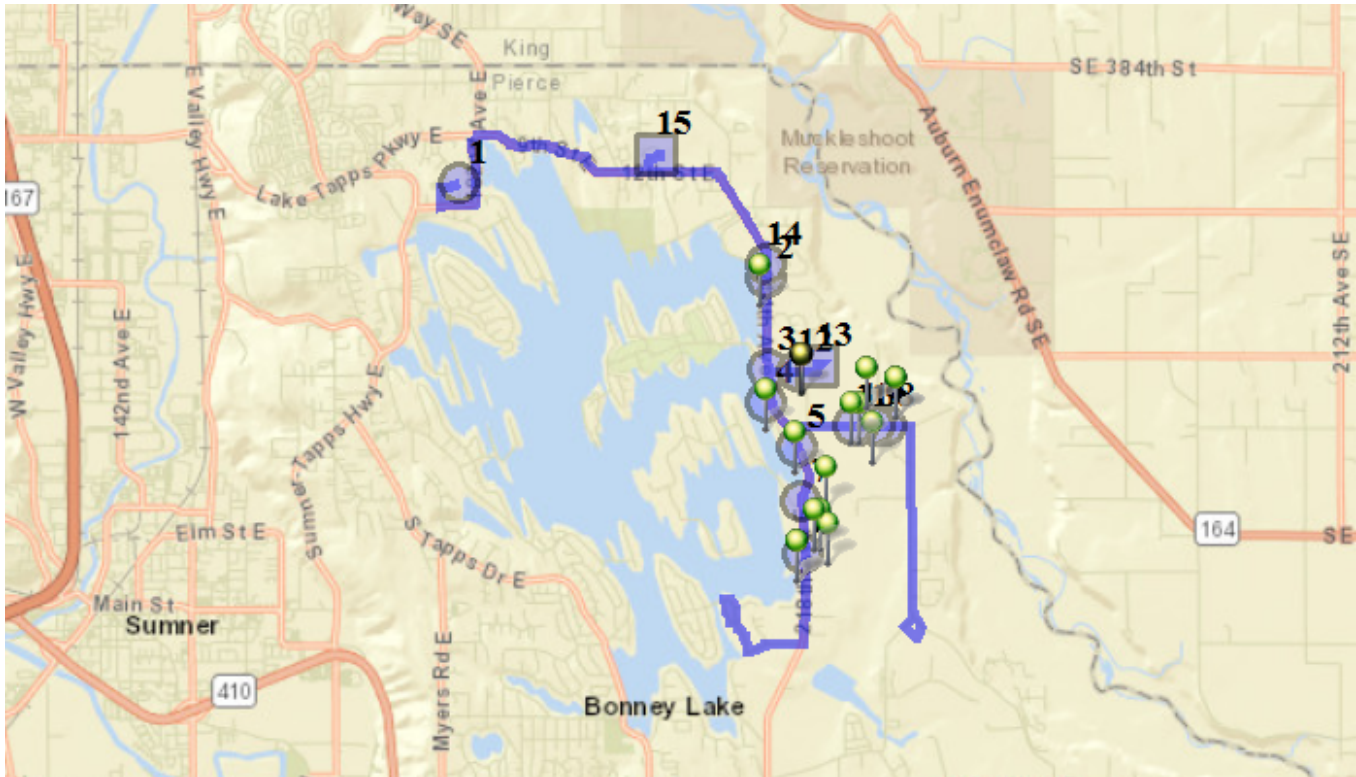

Run - 14 AM NTMS

8/15/2022 - 8/15/2024

Mon, Tue, Thu, Fri

Driver: McLean, Cari Christine

Vehicle: D14

Time: 50 min

Distance: 17.58 mi

Students: 28 / 28

Description: Outback, red barn area

Map

#1 - 6:54 AM - Depart Base / 1320 178TH Ave East

#2 - 7:03 AM - Stop / 214th Ave East & 23rd St Ct E

2 Pickup

#3 - 7:04 AM - Stop / 21405 34th Stct East

2 Pickup

#4 - 7:05 AM - Stop / 3710 214TH Ave East

1 Pickup

#5 - 7:06 AM - Stop / 4214 218th Ave East

2 Pickup

#6 - 7:08 AM - Stop / 5410 218TH Ave East

4 Pickup

#7 - 7:18 AM - Tapps Meadows / 218th Ave East & 49th St Ct E

4 Pickup

#8 - 7:21 AM - Twin Cedars / 40th St East & 227th St E

1 Pickup

#13 - 7:36 AM - DHES p/u transfer kids / 21727 34th St East

#14 - 7:39 AM - Stop / 2213 214TH Ave East

1 Pickup

#15 - 7:44 AM - NTMS/clean bus / 20029 12th St East

28 Dropoff