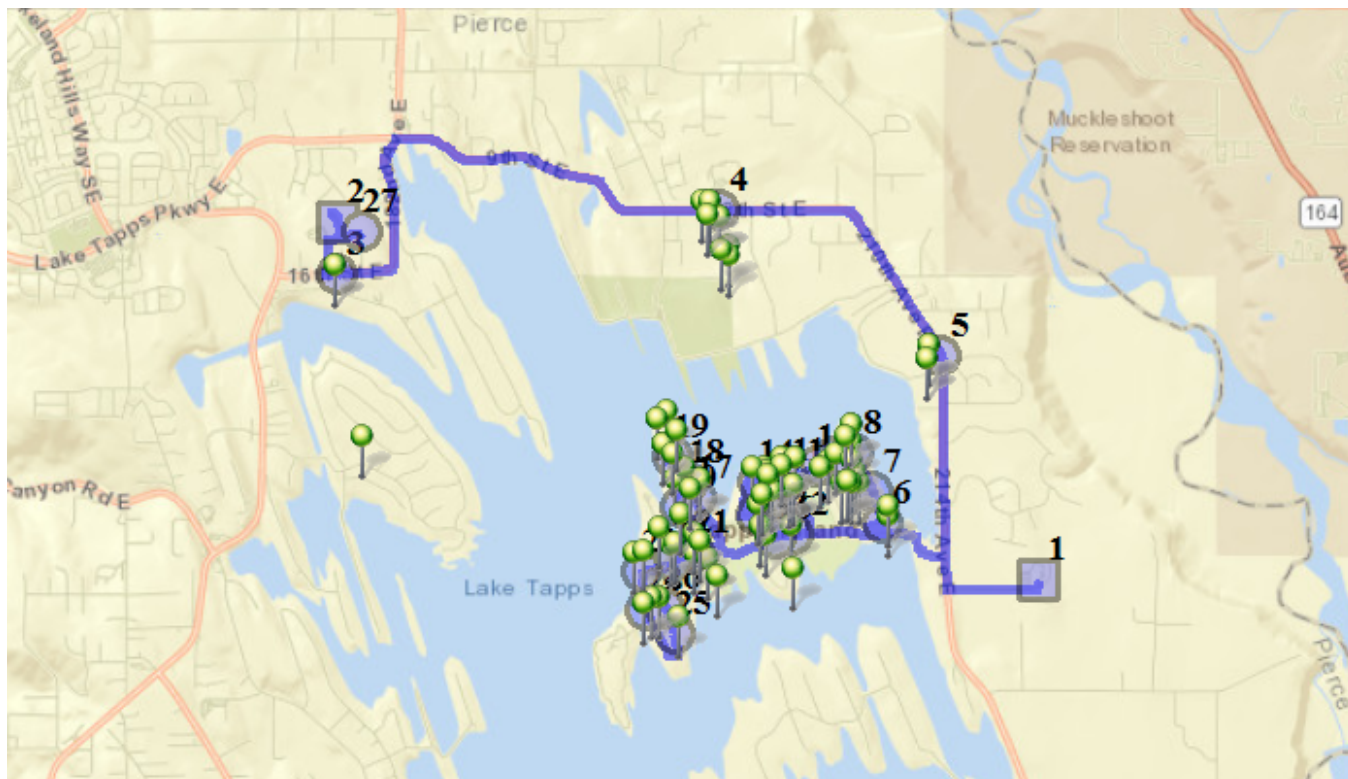

Run - 19 PM ELE

8/15/2022 - 8/15/2024

Driver: Harp, Leslie Jannene

Vehicle: D19

Mon, Tue, Wed, Thu

Time: 1 hr 14 min

Distance: 18.2 mi

Students: 88 / 88

Description: Tapps Island

Map

#1 - 3:00 PM - DHES / 21727 34th St East

46 Pickup

#2 - 3:15 PM - LTES / 1320 178th Ave East

42 Pickup

#3 - 3:25 PM - Stop / 17821 North Tapps Hwy

2 Dropoff

#4 - 3:29 PM - Boardwalk / 201st Ave East & 12th St East

9 Dropoff

#5 - 3:32 PM - Stop / 21503 21st St East

5 Dropoff

#6 - 3:36 PM - Stop / 30th Stct East & 211th Ave East

2 Dropoff

#7 - 3:36 PM - Stop / 211th Ave East & 28th Stct East

6 Dropoff

#8 - 3:38 PM - Stop / 2527 211th Ave East

4 Dropoff

- #9 - 3:39 PM - Stop / 210th Ave East & 26th St Ct East**
1 Dropoff
- #10 - 3:39 PM - Stop / 208th Ave East & 26th St Ct East**
5 Dropoff
- #11 - 3:40 PM - Stop / 2719 206th Avect East**
8 Dropoff
- #12 - 3:42 PM - Stop / 20509 Island Parkway East**
1 Dropoff
- #13 - 3:43 PM - Stop / 2826 204th Avect East**
2 Dropoff
- #14 - 3:44 PM - Stop / 2718 204th Avect East**
5 Dropoff
- #15 - 3:45 PM - Stop / 20303 29th Stct East**
1 Dropoff
- #16 - 3:46 PM - Stop / 3102 204th Avect East**
5 Dropoff
- #17 - 3:49 PM - Stop / 2823 200th Ave East**
4 Dropoff
- #18 - 3:49 PM - Stop / 2718 200th Ave East**
- #19 - 3:50 PM - Stop / 200th Ave East & 199th Avect East**
8 Dropoff
- #20 - 3:51 PM - Stop / 2911 199th Avect East**
2 Dropoff
- #21 - 3:53 PM - Stop / 199th Avect East & Island Parkway East**
7 Dropoff
- #22 - 3:54 PM - Stop / 19805 Island Parkway East**
2 Dropoff
- #23 - 3:55 PM - Stop / 3221 196th Avect East**
3 Dropoff
- #24 - 3:56 PM - Stop / 3510 196th Avect East**
3 Dropoff
- #25 - 3:58 PM - Stop / 3607 197th Avect East**
1 Dropoff
- #26 - 3:58 PM - Stop / 3505 197th Avect East**