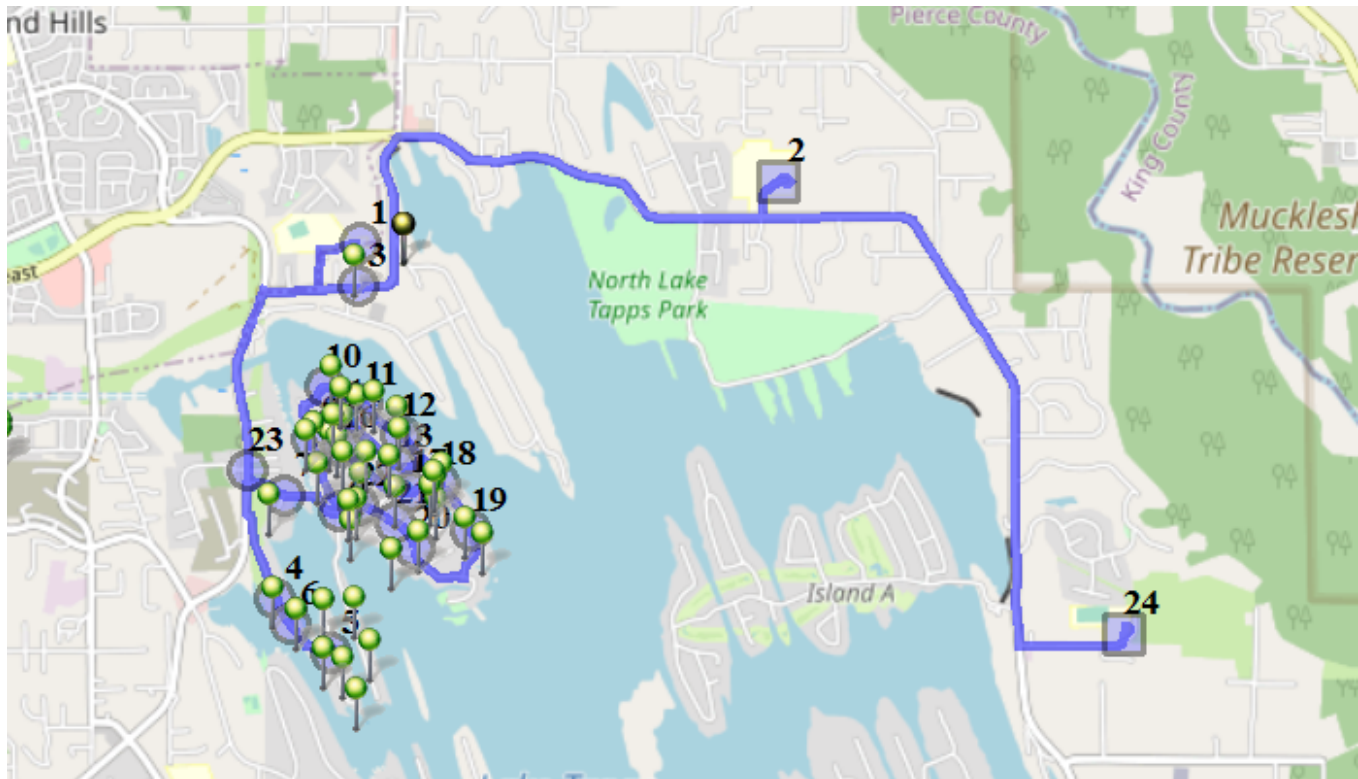

Description: Driftwood

Map

#1 - 2:00 PM - Depart Base / (Bus Garage) 178th Ave East - 1320

#2 - 2:20 PM - NTMS / 12th St East - 20029 (NTMS Stall 11)

52 Pickup

#3 - 2:29 PM - Stop / 1607 180th Ave East

1 Dropoff

3 Dropoff

#8 - 2:39 PM - Stop / Driftwood Dr E & 179th Ave East

4 Dropoff

#9 - 2:40 PM - Stop / 179th Ave East - 2407

4 Dropoff

#10 - 2:41 PM - Stop / 2316 185th Ave East

2 Dropoff

#11 - 2:42 PM - Stop / 2405 185th Ave East

2 Dropoff

#12 - 2:43 PM - Stop / 2430 185th Ave

3 Dropoff

#13 - 2:44 PM - Stop / 25th St Ct East - 18219

3 Dropoff

#14 - 2:45 PM - Stop / 18002 25th Stct East

1 Dropoff

#15 - 2:46 PM - Stop / 17823 26TH STREET CT E

2 Dropoff

#20 - 2:51 PM - Stop / 18209 28th St East

3 Dropoff

#21 - 2:52 PM - Stop / 182nd Ave East & Driftwood Drive East

2 Dropoff

#22 - 2:52 PM - Stop / Driftwood Drive East & 180th Ave East

2 Dropoff

#23 - 2:54 PM - Stop / Sumner Tapps HWY & 25 St Ct E