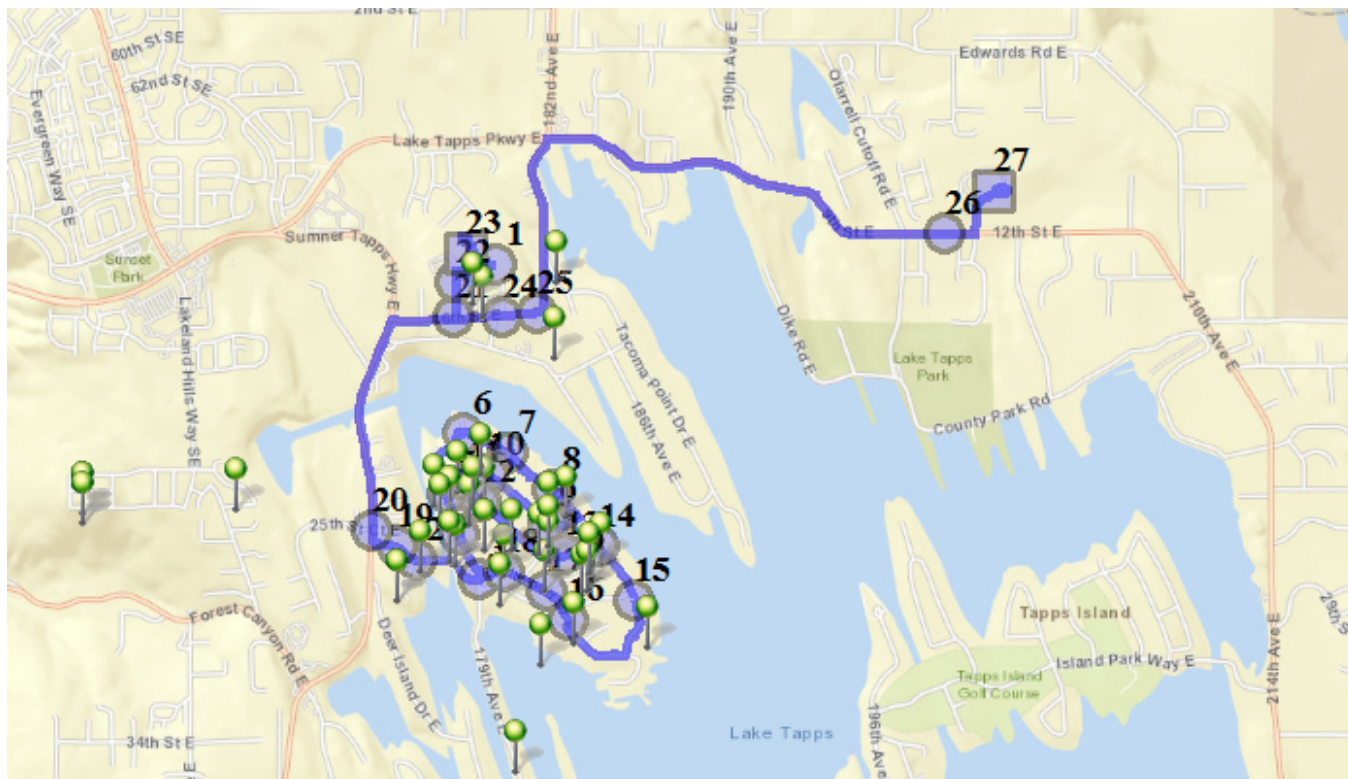

Description: Driftwood

Map

#1 - 7:00 AM - Depart Base / 1320 178TH Ave East

#2 - 7:05 AM - Stop / 176th Ave East & Driftwood Drive East

4 Pickup

#3 - 7:06 AM - Stop / Driftwood Dr E & 179th Ave East

4 Pickup

#8 - 7:12 AM - Stop / 2430 185th Ave

4 Pickup

#9 - 7:13 AM - Stop / 25th St Ct East - 18219

5 Pickup

#10 - 7:14 AM - Stop / 18002 25th Stct East

3 Pickup

#11 - 7:15 AM - Stop / 17823 26TH STREET CT E

1 Pickup

#16 - 7:21 AM - Stop / 18209 28th St East

3 Pickup

#17 - 7:22 AM - Stop / 182nd Ave East & Driftwood Drive East

3 Pickup

#18 - 7:23 AM - Stop / Driftwood Drive East & 180th Ave East

2 Pickup

#19 - 7:25 AM - Stop / 2708 176th Ave East

1 Pickup

#20 - 7:25 AM - Stop / 2505 173rd Avect East

1 Pickup

#21 - 7:27 AM - Stop / 16th St East & 178th Ave East

2 Pickup

#22 - 7:28 AM - Stop / 17811 14th Stct East

1 Pickup

#23 - 7:31 AM - LTES Transfer / 1320 178th Ave E