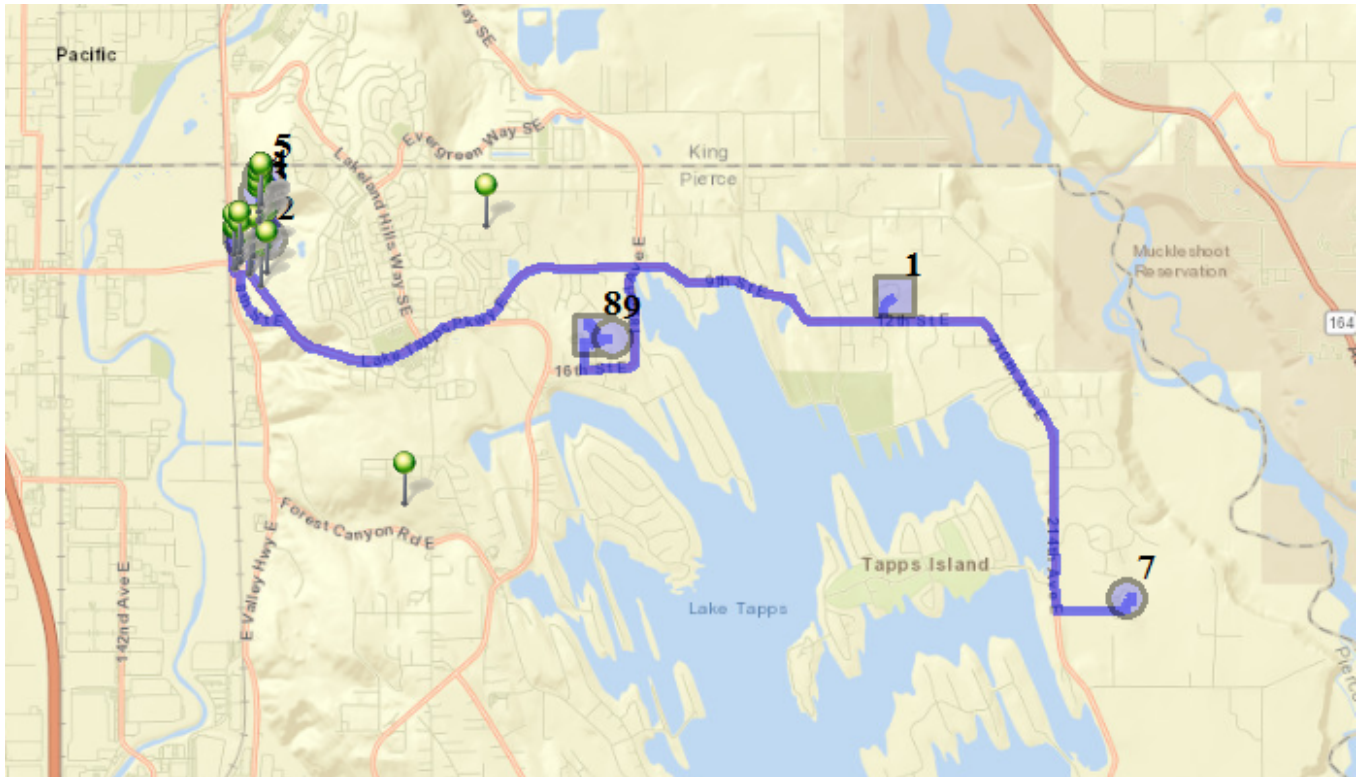

Run - 22 AM ELE

8/15/2022 - 8/15/2024

Mon, Tue, Wed, Thu, Fri

Driver: Skagen, Mike William

Vehicle: D22

Time: 52 min

Distance: 16.39 mi

Students: 56 / 56

Description: Belara Apt./Terrace View

Map

#1 - 7:53 AM - Depart NTMS / NTMS 20029 12TH St E

#2 - 8:02 AM - Stop / 629 East Valley Hwy East

12 Pickup

#3 - 8:04 AM - Stop / 5980 Terrace View Lane Southeast

9 Pickup

#4 - 8:06 AM - Stop - Mailboxes / 5922 Terrace View Lane Southeast

9 Pickup

#5 - 8:09 AM - Stop / 5800 Terrace View Lane Southeast

13 Pickup

#6 - 8:13 AM - Stop / ALEXANDER Place Southeast & 61ST Place Southeast

13 Pickup

#7 - 8:25 AM - DHES / Dieringer Heights Elementary School

25 Dropoff

#8 - 8:40 AM - LTES / Unknown Address

31 Dropoff

#9 - 8:45 AM - Return to Base / 1320 178TH Ave East