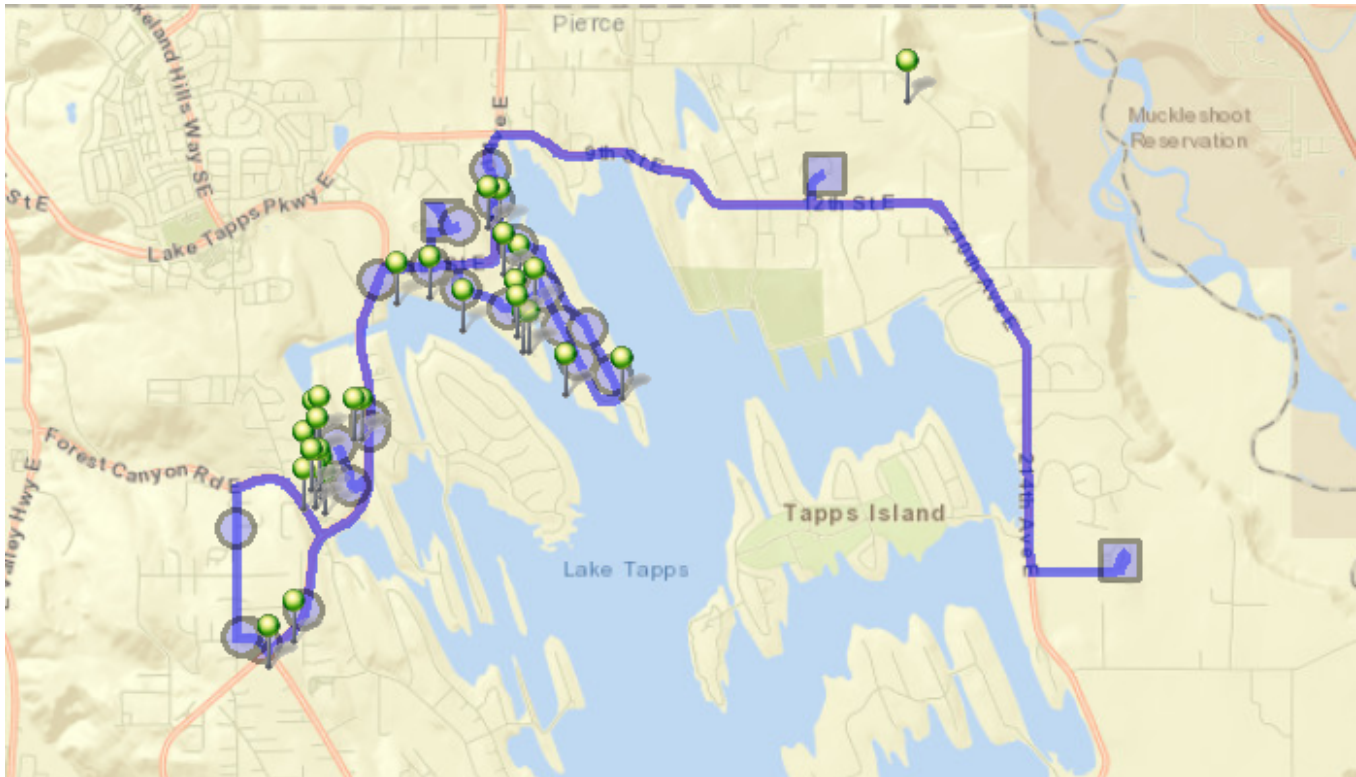

Description: Grandview/Creator Luth. church/Orion Rdg./Deer Isl...

Map

#1 - 7:46 AM - Depart NTMS / 20029 12TH St E

#2 - 7:50 AM - Stop / 182ND Ave East & 10TH Stct East

#3 - 7:54 AM - Grandview Ridge / 2415 173rd Avect East

16 Pickup

#4 - 7:56 AM - Stop / Unknown Address

#5 - 7:56 AM - Stop / Unknown Address

#6 - 7:58 AM - Stop / 3603 169th Ave East

1 Pickup

#7 - 7:59 AM - Stop / 16613 South Tapps Drive East

2 Pickup

#8 - 7:59 AM - Stop / South Tapps Drive East & 166th Avect East

1 Pickup

#17 - 8:10 AM - Stop / 1823 186th Ave East

2 Pickup

#18 - 8:11 AM - Stop / 2015 186th Ave East

2 Pickup

#19 - 8:12 AM - Stop / 2209 TACOMA POINT DR E

2 Pickup

#20 - 8:13 AM - Stop / 1914 Tacoma Point Drive East

3 Pickup

#21 - 8:15 AM - Stop / 1411 TACOMA POINT Drive East

3 Pickup

#22 - 8:16 AM - Stop / 1207 182nd Ave East

3 Pickup

#23 - 8:25 AM - DHES / 21727 34th St East

26 Dropoff

#24 - 8:40 AM - LTES / Unknown Address