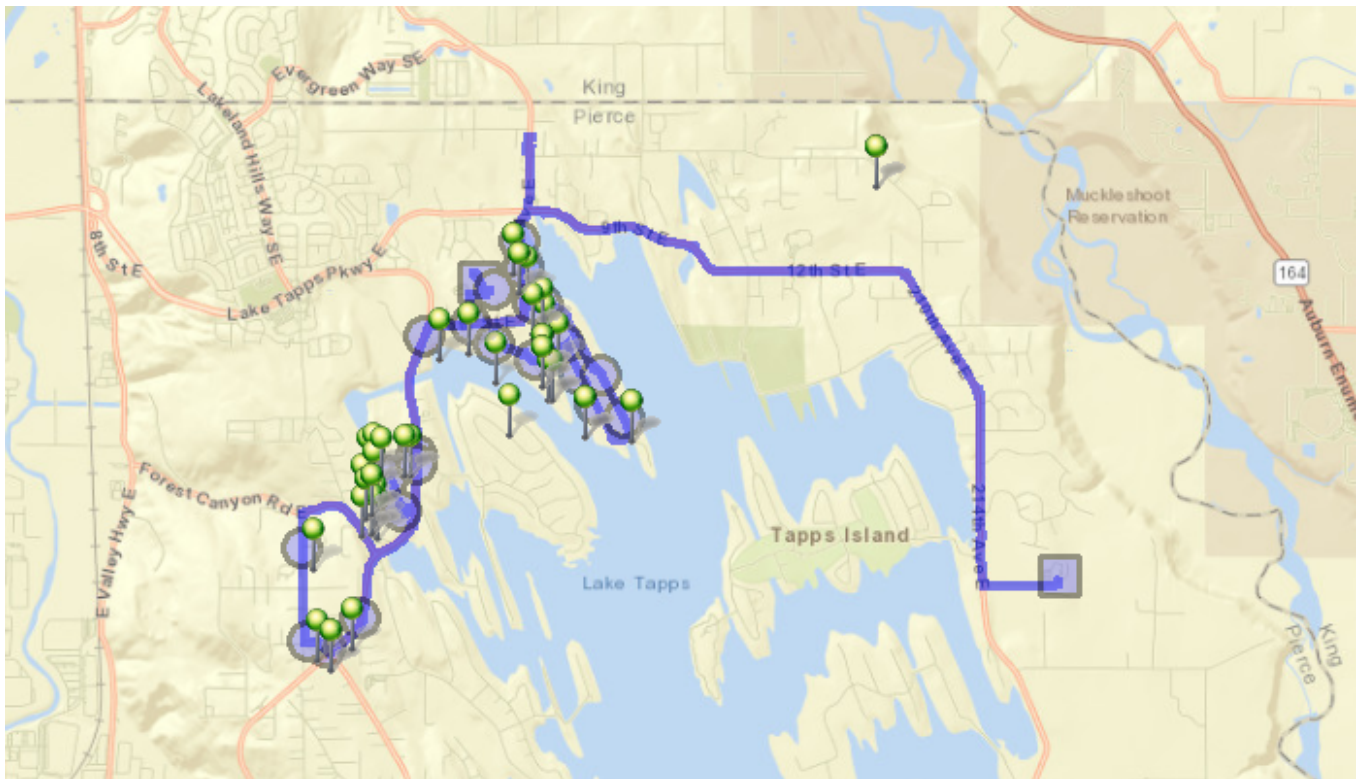

## Map

**#1 - 3:04 PM - Depart DHES / 21727 34th St E**

26 Pickup

**#2 - 3:14 PM - Stop / 182ND Ave East & 10TH Stct East**

1 Dropoff

**#3 - 3:15 PM - Stop / 1203 182nd Ave East**

1 Dropoff

**#4 - 3:16 PM - Stop / 17806 16th St East**

1 Dropoff

**#5 - 3:19 PM - Depart LTES / 1320 178th Ave East**

32 Pickup

**#6 - 3:24 PM - Grandview Ridge / 2415 173rd Avect East**

19 Dropoff

**#7 - 3:27 PM - Stop / Unknown Address**

**#8 - 3:27 PM - Stop / Unknown Address**

1 Dropoff

**#17 - 3:40 PM - Stop / 18225 17th St East**

8 Dropoff

**#18 - 3:40 PM - Stop / 18425 17th St East**

1 Dropoff

**#19 - 3:41 PM - Stop / 1823 186th Ave East**

2 Dropoff

**#20 - 3:42 PM - Stop / 2015 186th Ave East**

2 Dropoff

**#25 - 3:50 PM - Stop / 1203 182nd Ave East**

2 Dropoff

**#26 - 3:53 PM - Return to Base / 1320 178TH Ave East**