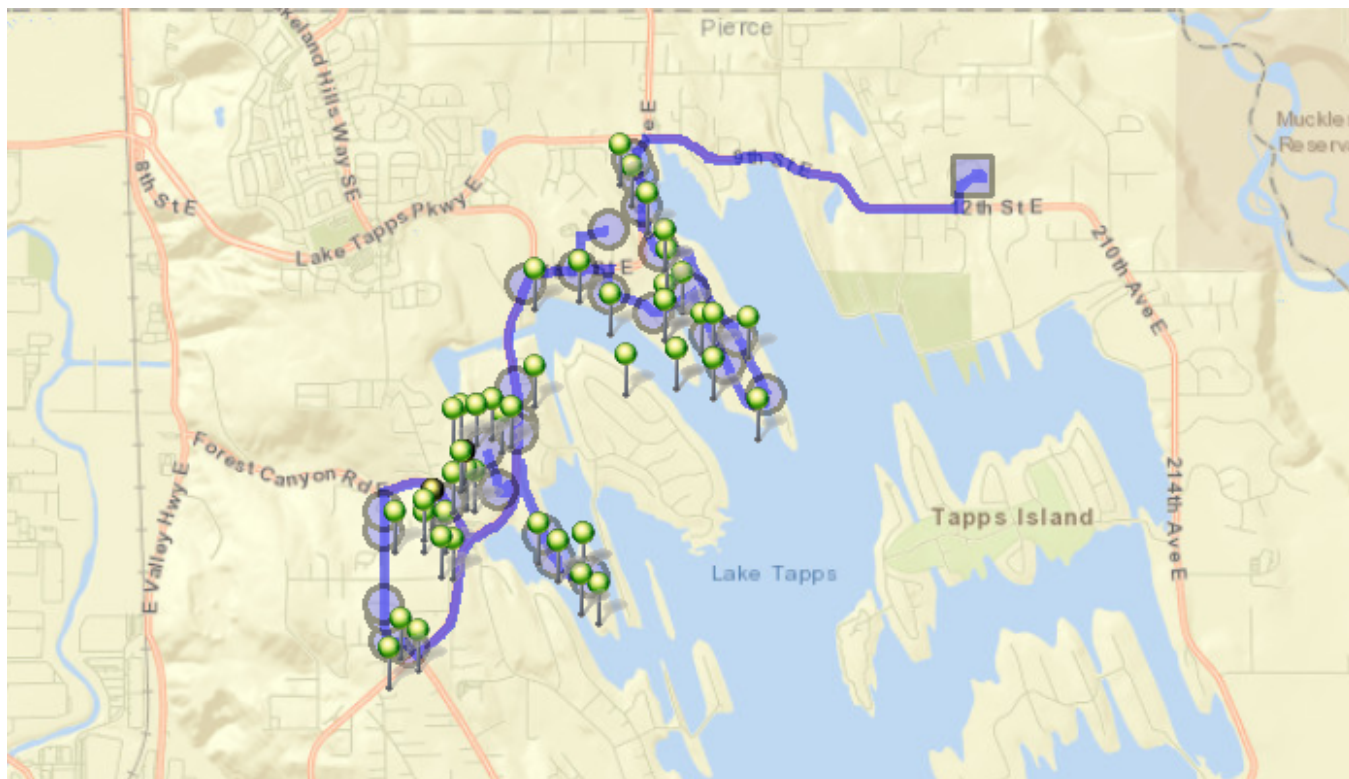

## Map

**#1 - 6:58 AM - Depart Base / 1320 178TH Ave East**

**#2 - 7:02 AM - Grandview / 2415 173rd Avcet East**

19 Pickup

**#3 - 7:05 AM - Stop / Unknown Address**

**#4 - 7:06 AM - Stop / Unknown Address**

**#5 - 7:08 AM - Stop / 16613 South Tapps Drive East**

2 Pickup

**#6 - 7:08 AM - Stop / South Tapps Drive East & 166th Avcet East**

2 Pickup

**#7 - 7:09 AM - Stop / 3701 166th Avcet East**

2 Pickup

**#8 - 7:09 AM - Stop / 36th St East & 166th Ave East**

3 Pickup

**#24 - 7:29 AM - Stop / 2101 186th Ave East**

2 Pickup

**#25 - 7:30 AM - Stop / 186th Ave East & Tacoma Point Drive East**

2 Pickup

**#26 - 7:31 AM - Stop / 1917 TACOMA POINT DR E**

1 Pickup

**#27 - 7:33 AM - Stop / 14TH Stct East & TACOMA POINT Drive East**

3 Pickup

**#28 - 7:34 AM - Stop / 1207 182nd Ave East**

2 Pickup

**#29 - 7:34 AM - Stop / 182nd Ave East & 10th Stct East**

2 Pickup

**#30 - 7:35 AM - Stop / 908 182ND Ave East**

1 Pickup

**#31 - 7:40 AM - NTMS / 20029 12th St East**