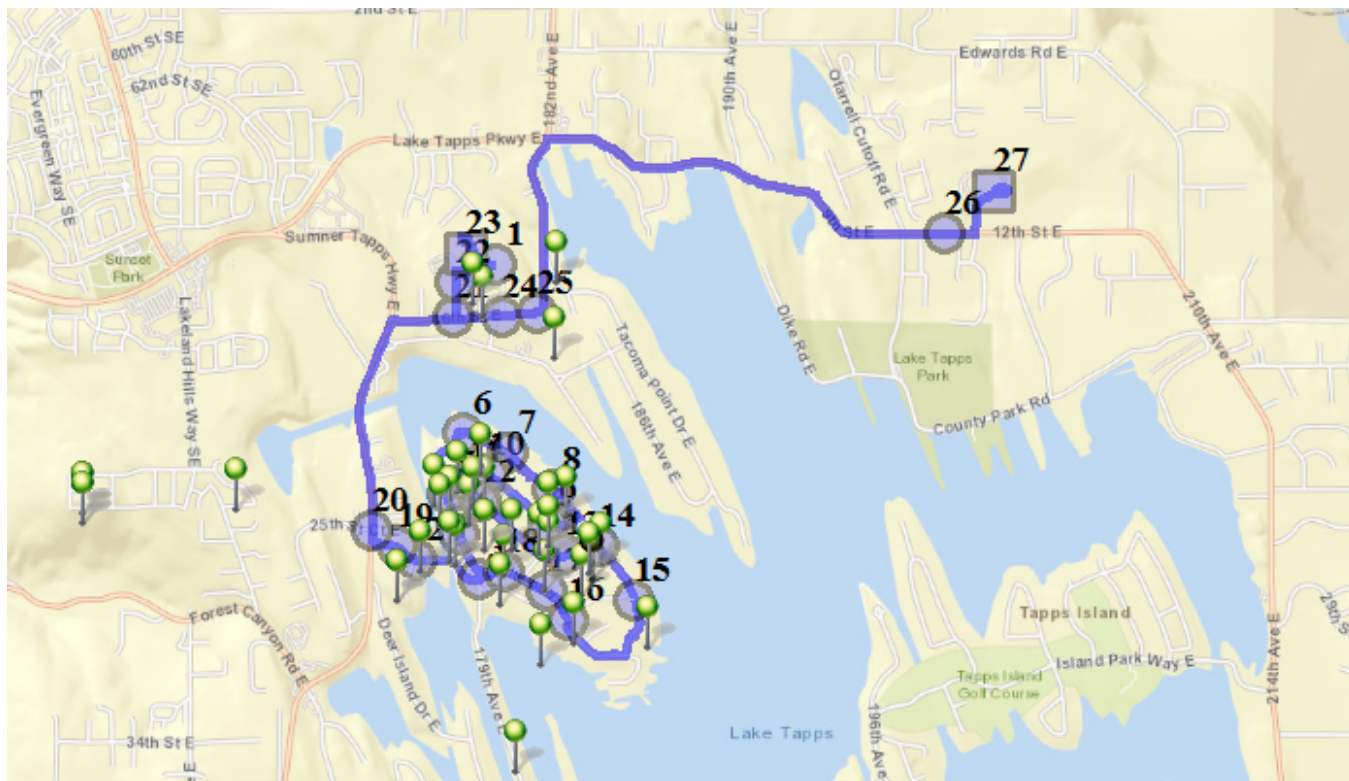

Description: Driftwood

Map

#1 - 10:45 AM - Depart Base / 1320 178TH Ave East

#2 - 10:50 AM - Stop / 176th Ave East & Driftwood Drive East

4 Pickup

#3 - 10:51 AM - Stop / Driftwood Dr E & 179th Ave East

4 Pickup

#8 - 10:56 AM - Stop / 2430 185th Ave

4 Pickup

#9 - 10:58 AM - Stop / 25th St Ct East - 18219

5 Pickup

#10 - 10:59 AM - Stop / 18002 25th Stct East

3 Pickup

#11 - 11:00 AM - Stop / 17823 26TH STREET CT E

1 Pickup

#16 - 11:06 AM - Stop / 18209 28th St East

3 Pickup

#17 - 11:07 AM - Stop / 182nd Ave East & Driftwood Drive East

3 Pickup

#18 - 11:08 AM - Stop / Driftwood Drive East & 180th Ave East

2 Pickup

#19 - 11:09 AM - Stop / 2708 176th Ave East

1 Pickup

#20 - 11:10 AM - Stop / 2505 173rd Avect East

1 Pickup

#21 - 11:12 AM - Stop / 16th St East & 178th Ave East

2 Pickup

#22 - 11:13 AM - Stop / 17811 14th Stct East

1 Pickup

#23 - 11:16 AM - LTES Transfer / 1320 178th Ave E