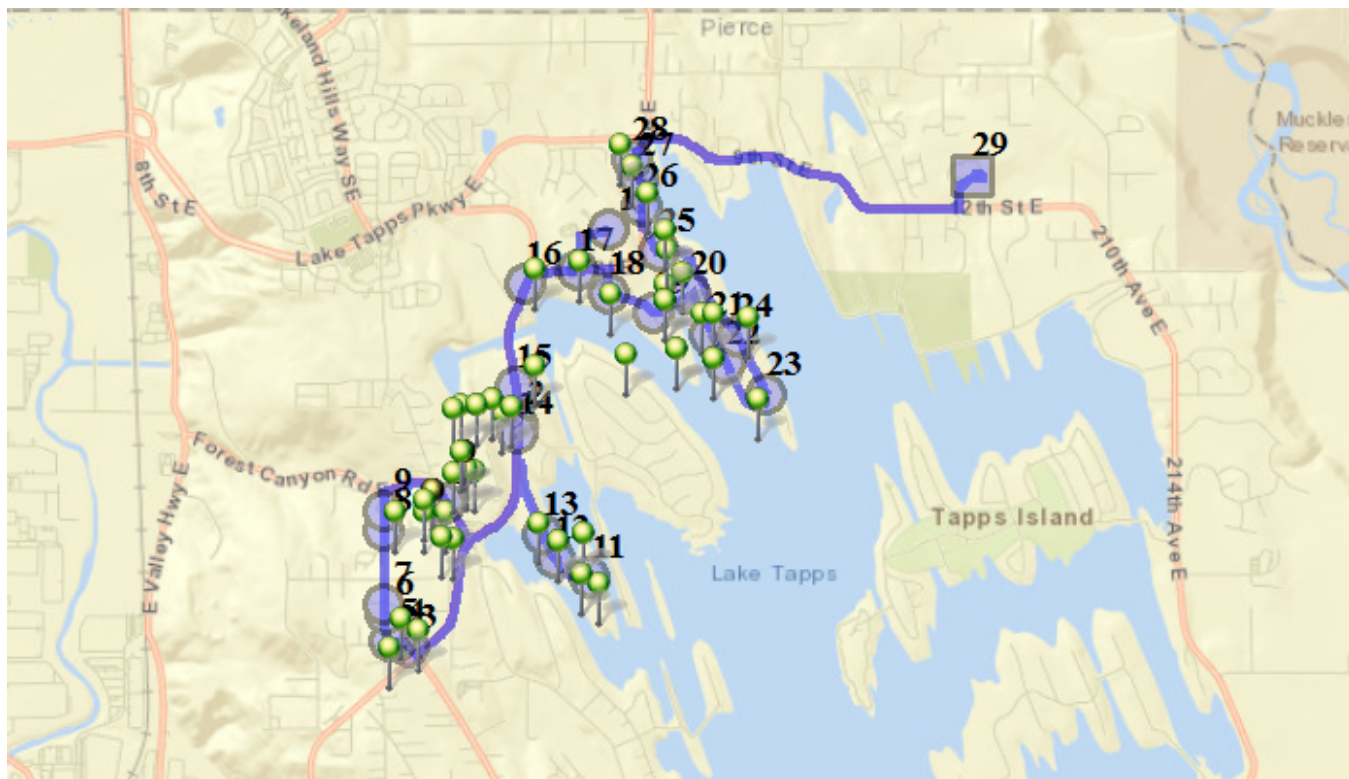

Run - *23 AM NTMS First Day 7/8

8/15/2022 - 8/15/2024

Driver: Haines, Bill Charles

Vehicle: D23

Mon, Tue, Thu, Fri

Time: 39 min

Distance: 9.47 mi

Students: 81 / 81

Description: Grandview/Creator Luth. church/Orion Rdg./Deer Isl...

Map

#1 - 10:45 AM - Depart Base / 1320 178TH Ave East

#2 - 10:49 AM - Grandview / 2415 173rd Ave East

19 Pickup

#3 - 10:53 AM - Stop / 16613 South Tapps Drive East

2 Pickup

#4 - 10:53 AM - Stop / South Tapps Drive East & 166th Ave East

2 Pickup

#5 - 10:54 AM - Stop / 3701 166th Ave East

2 Pickup

#6 - 10:54 AM - Stop / 36th St East & 166th Ave East

1 Pickup

#7 - 10:55 AM - Stop / 16604 35th St East

2 Pickup

#8 - 10:56 AM - Stop / 166th Ave East & 31st St East

1 Pickup