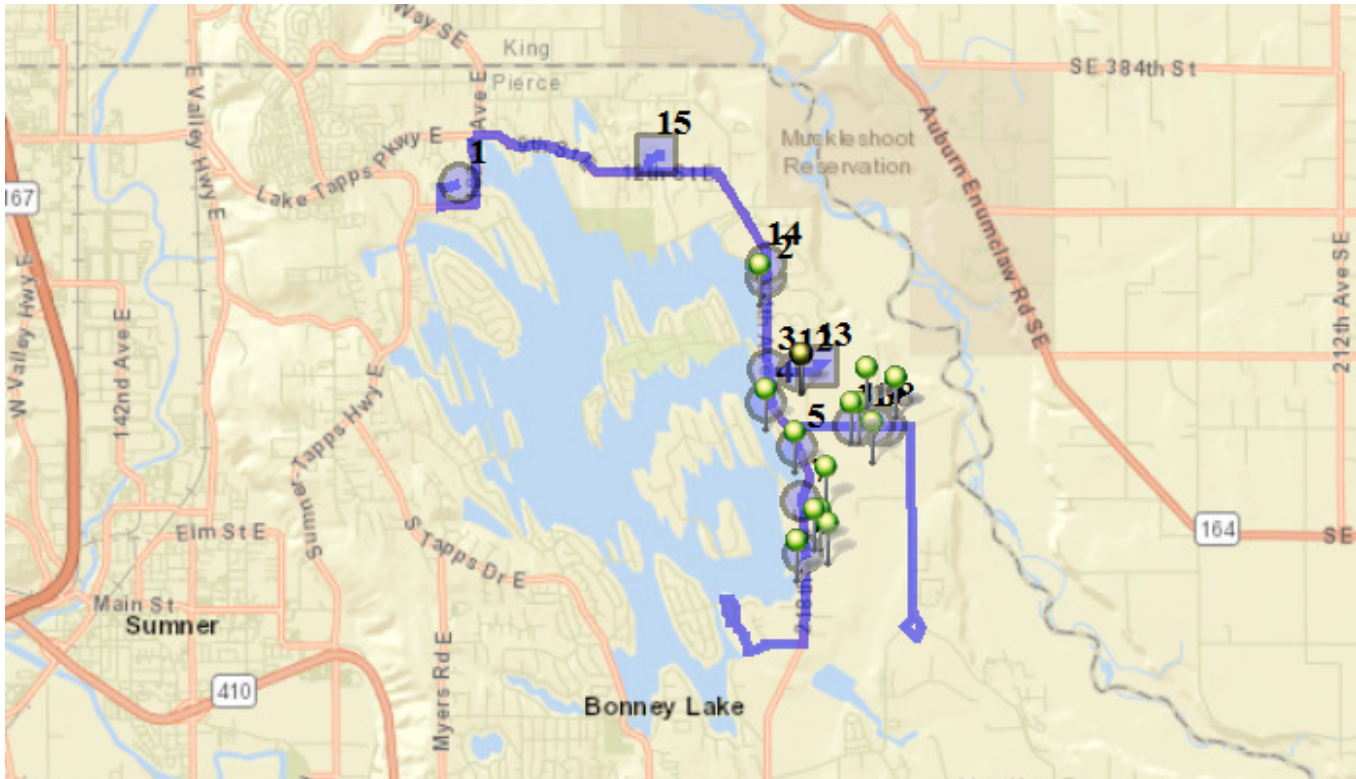

# Run - \*14 AM NTMS First Day 7/8

8/15/2022 - 8/15/2024

Driver: McLean, Cari Christine

Vehicle: D14

Mon, Tue, Thu, Fri

Time: 50 min

Distance: 17.58 mi

Students: 28 / 28

## Map

**#1 - 10:35 AM - Depart Base / 1320 178TH Ave East**

**#2 - 10:44 AM - Stop / 214th Ave East & 23rd St Ct E**

2 Pickup

**#3 - 10:45 AM - Stop / 21405 34th Stct East**

2 Pickup

**#4 - 10:46 AM - Stop / 3710 214TH Ave East**

1 Pickup

**#5 - 10:47 AM - Stop / 4214 218th Ave East**

2 Pickup

**#6 - 10:49 AM - Stop / 5410 218TH Ave East**

4 Pickup

**#7 - 10:59 AM - Tapps Meadows / 218th Ave East & 49th St Ct E**

4 Pickup

**#8 - 11:02 AM - Twin Cedars / 40th St East & 227th St E**

1 Pickup

**#13 - 11:17 AM - DHES p/u transfer kids / 21727 34th St East**

**#14 - 11:20 AM - Stop / 2213 214TH Ave East**

1 Pickup

**#15 - 11:25 AM - NTMS/clean bus / 20029 12th St East**

28 Dropoff