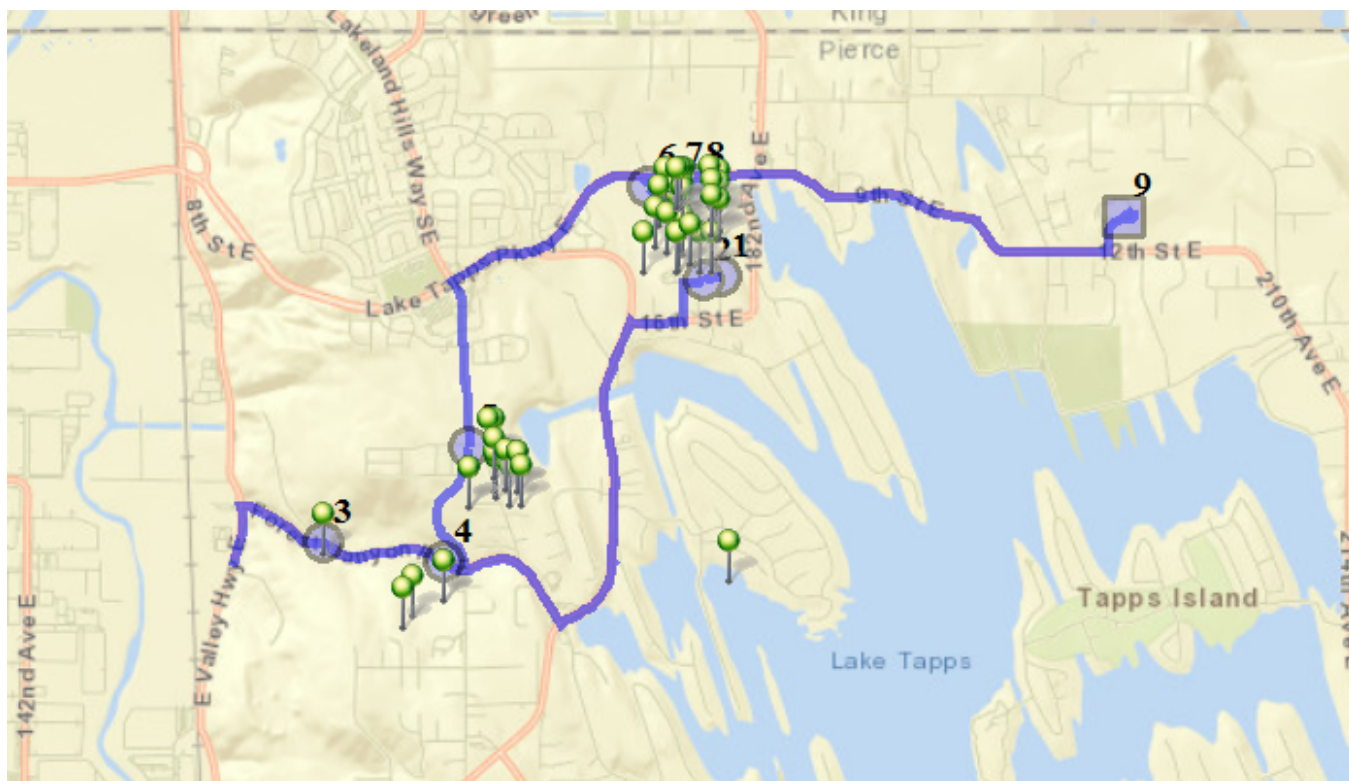

Run - *11 AM NTMS First Day 7/8

8/15/2022 - 8/15/2024

Driver: Lanfear, Deborah Eileen

Vehicle: D11

Mon, Tue, Thu, Fri

Time: 32 min

Distance: 7.9 mi

Students: 65 / 65

Description: Up Forest Canyon/North Tapps Estates

Map

#1 - 10:53 AM - Stage 7:00 / 1320 178TH Ave East

#2 - 10:53 AM - Depart Base 7:08 / 1409 179th Ave East

#3 - 11:01 AM - Stop / 2682 Cottage Road East

1 Pickup

#4 - 11:06 AM - Stop / Forest Canyon Road East & 165th Ave East

4 Pickup

#5 - 11:09 AM - The Park Estates Stop / 2122 170th Ave East

18 Pickup

#6 - 11:14 AM - Stop / Charlotte Ave Se. & 65th st. E.

6 Pickup

#7 - 11:16 AM - Stop / Elaine Ave SE. & 65th st e.

28 Pickup

#8 - 11:19 AM - Stop / Franklin Ave SE & 65th St SE

8 Pickup

#9 - 11:25 AM - Arrive NTMS / 20029 12TH St East