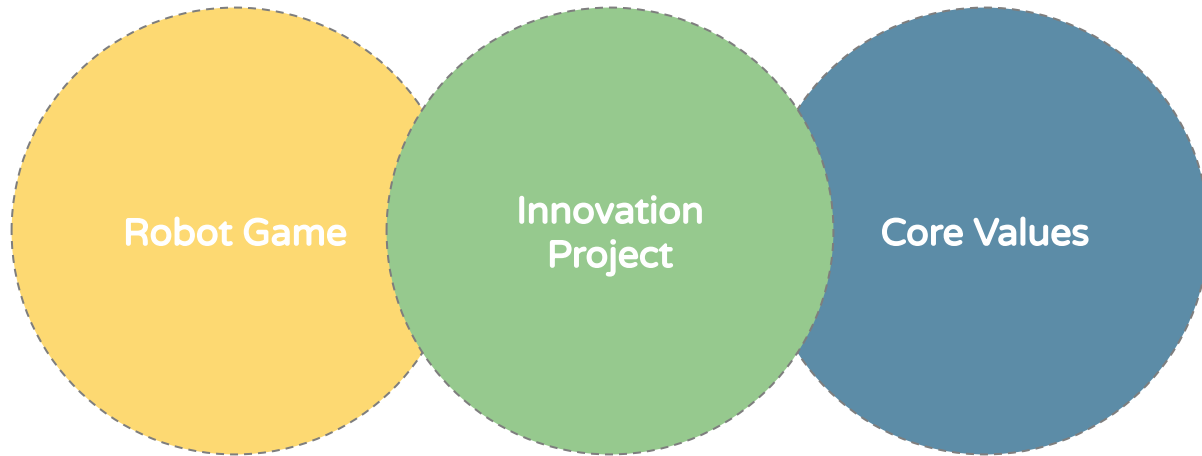

**FIRST
LEGO
LEAGUE**

CHALLENGE

FIRST® LEGO® League Challenge

Friendly competition is at the heart of Challenge, as teams of students ages 9-14 engage in research, problem-solving, coding, and engineering – building and programming a LEGO® Education SPIKE™ Prime or LEGO MINDSTORMS® robot that navigates the missions of a robot game. As part of Challenge, teams also participate in a research project to identify and solve a relevant real-world problem.

BENEFITS:

- Understand real-world uses of STEM
- Apply critical thinking skills

The Three Aspects of FLL

**FIRST
LEGO
LEAGUE**

CHALLENGE

THE
DISCOVERY
SCHOOL

Costs & commitments

Practices & Competitions