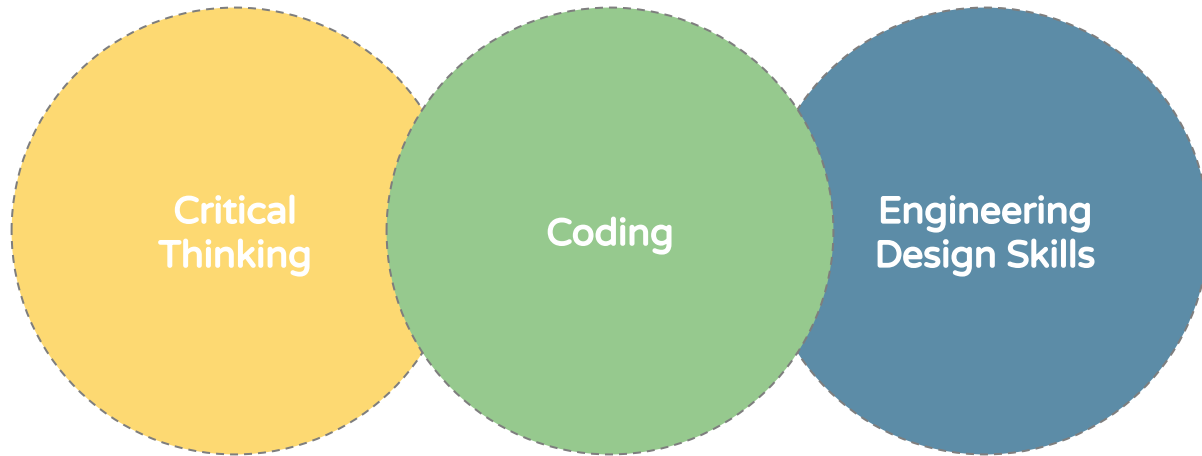

Major Concepts

**FIRST
LEGO
LEAGUE**

CHALLENGE

THE
DISCOVERY
SCHOOL