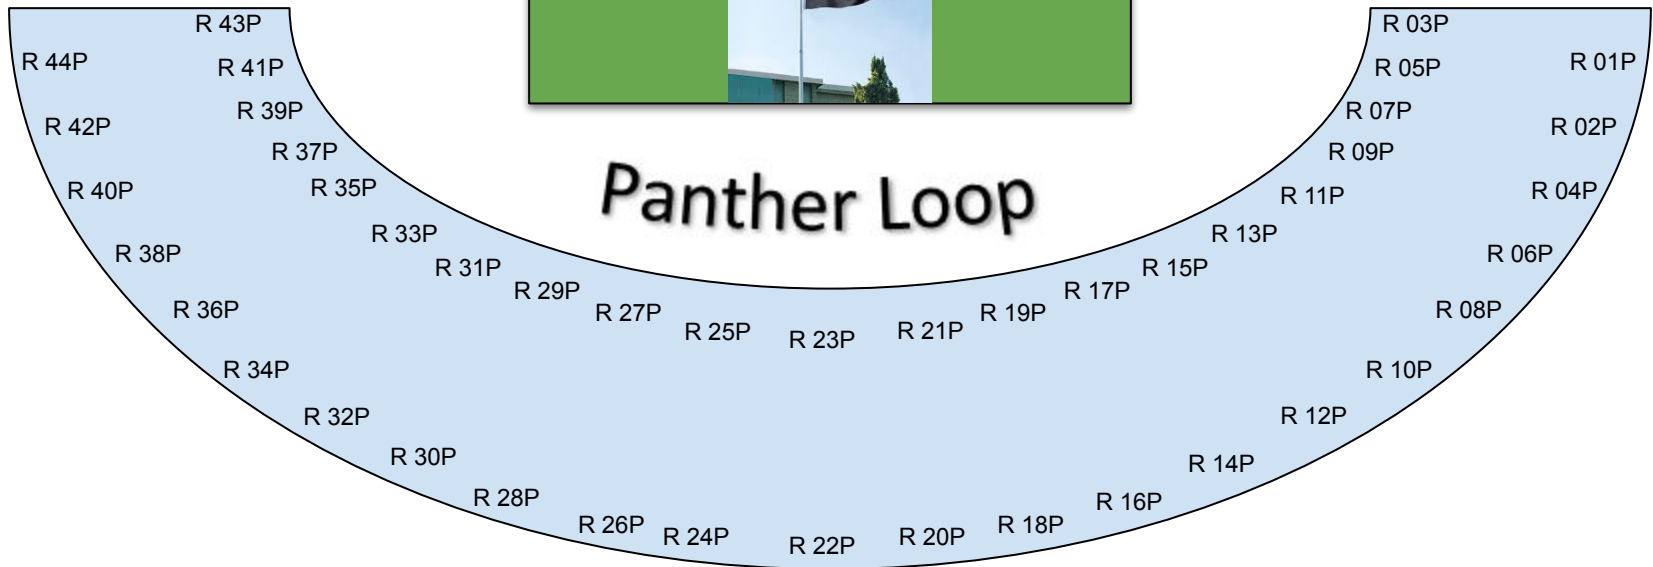

BRHS Afternoon Bus Map 2022-2023

Garretson Road

900 Building