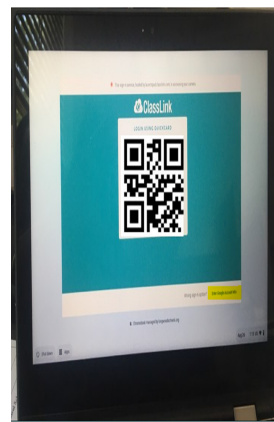

Longwood Central School District
Technology Department

Grades K-1 and select students, will use their QuickCard to login to their Chromebooks.

Quick Card

QR Code Image

Directions:

- Open the chromebook cover (this will activate the camera)
- Have student hold up the QuickCard facing the camera
(The camera is located at the mid-top of the chromebook screen)
- The camera will scan the QuickCard and log the student in automatically
- The QR code image will appear