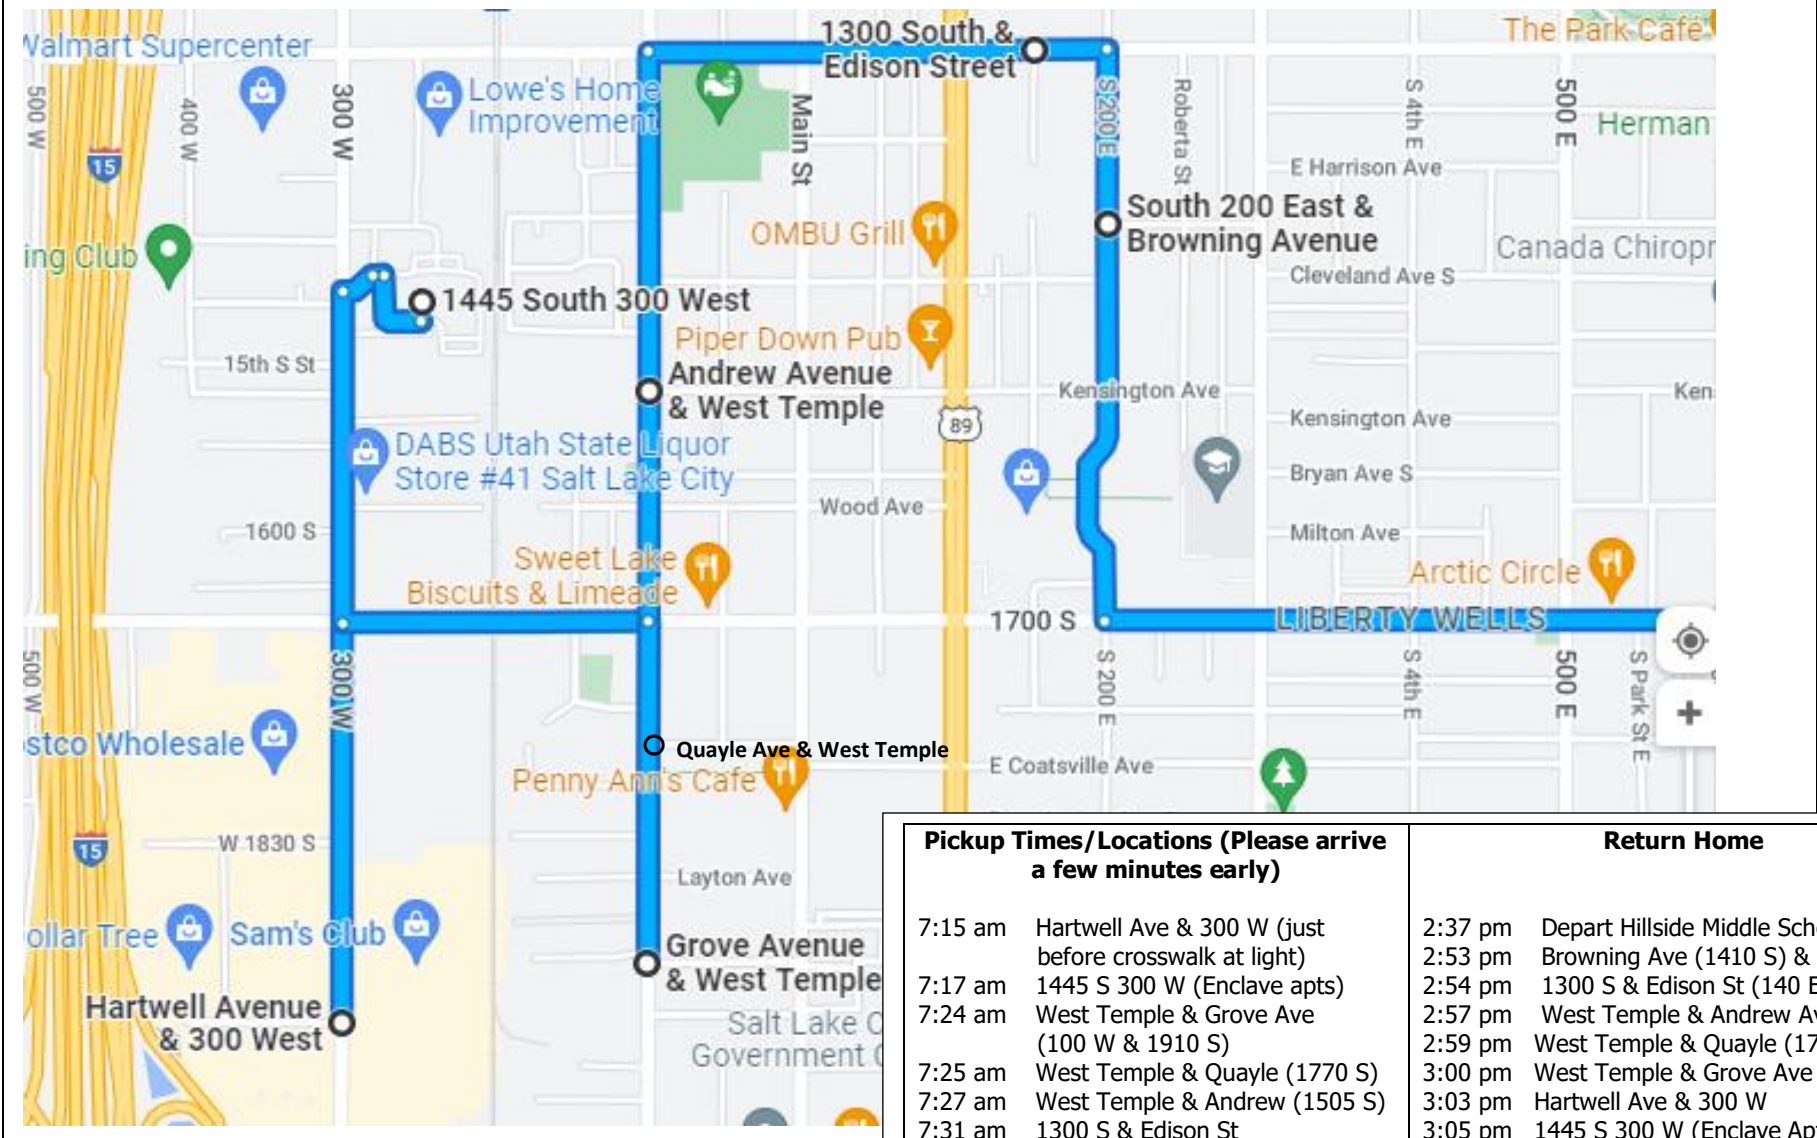

BUS ROUTE 514

Pickup Times/Locations (Please arrive a few minutes early)	Return Home
7:15 am Hartwell Ave & 300 W (just before crosswalk at light)	2:37 pm Depart Hillside Middle School
7:17 am 1445 S 300 W (Enclave apts)	2:53 pm Browning Ave (1410 S) & 200 E
7:24 am West Temple & Grove Ave (100 W & 1910 S)	2:54 pm 1300 S & Edison St (140 E)
7:25 am West Temple & Quayle (1770 S)	2:57 pm West Temple & Andrew Ave (1505 S)
7:27 am West Temple & Andrew (1505 S)	2:59 pm West Temple & Quayle (1770 S)
7:31 am 1300 S & Edison St (140 E, first street east of light)	3:00 pm West Temple & Grove Ave (1910 S)
7:32 am Browning Ave (1410 S) & 200 E	3:03 pm Hartwell Ave & 300 W
7:45 am Hillside Middle School	3:05 pm 1445 S 300 W (Enclave Apts)