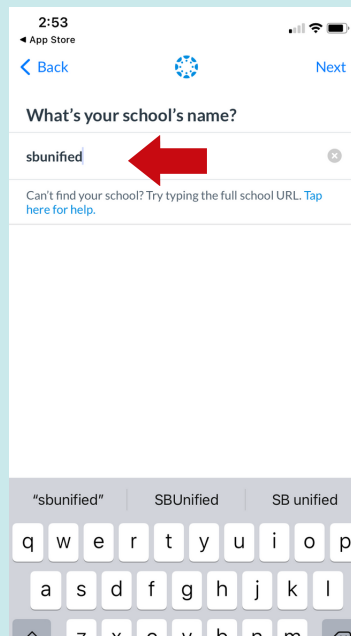

CANVAS APP

Canvas is SBUSD's Learning Management System (LMS) which is an online portal for students to access their courses, grades and assignments. Canvas creates a one stop shop to see assignment details, due dates, and learning resources for all their courses. At teachers' discretion, students are also able to submit assignments through Canvas.

DOWNLOAD CANVAS PARENT FROM APPLE STORE OR GOOGLE PLAY STORE

CLICK ON GET ON CANVAS PARENT

DOUBLE CLICK ON SIDE BUTTON TO INSTALL

OPEN THE CANVAS PARENT APP

CLICK ON FIND SCHOOL

TYPE IN SBUNIFIED & PRESS ENTER