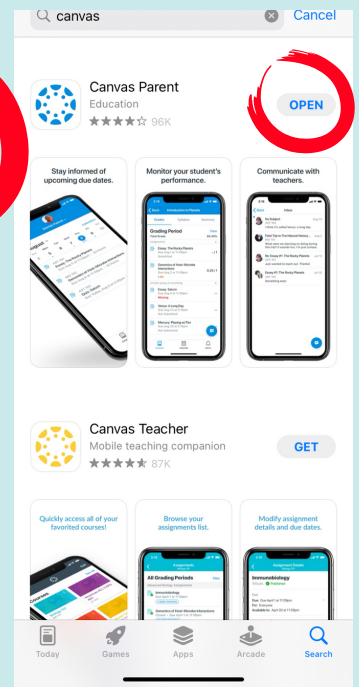

CANVAS APP

Canvas is SBUSD's Learning Management System (LMS) which is an online portal for students to access their courses, grades and assignments. Canvas creates a one stop shop to see assignment details, due dates, and learning resources for all their courses. At teachers' discretion, students are also able to submit assignments through Canvas.

DOWNLOAD CANVAS PARENT FROM APPLE STORE OR GOOGLE PLAY STORE

CLICK ON GET ON CANVAS PARENT

DOUBLE CLICK ON SIDE BUTTON TO INSTALL

OPEN THE CANVAS PARENT APP

CLICK ON FIND SCHOOL

TYPE IN SBUNIFIED & PRESS ENTER