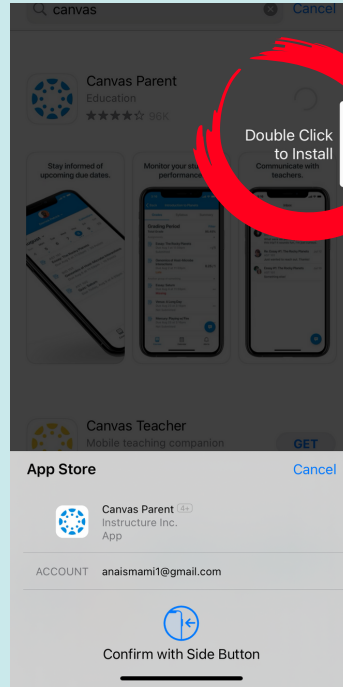

CANVAS APP

Canvas is SBUSD's Learning Management System (LMS) which is an online portal for students to access their courses, grades and assignments. Canvas creates a one stop shop to see assignment details, due dates, and learning resources for all their courses. At teachers' discretion, students are also able to submit assignments through Canvas.

DOWNLOAD CANVAS PARENT FROM APPLE STORE OR GOOGLE PLAY STORE

CLICK ON GET ON CANVAS PARENT

DOUBLE CLICK ON SIDE BUTTON TO INSTALL

OPEN THE CANVAS PARENT APP

CLICK ON FIND SCHOOL

TYPE IN SBUNIFIED & PRESS ENTER