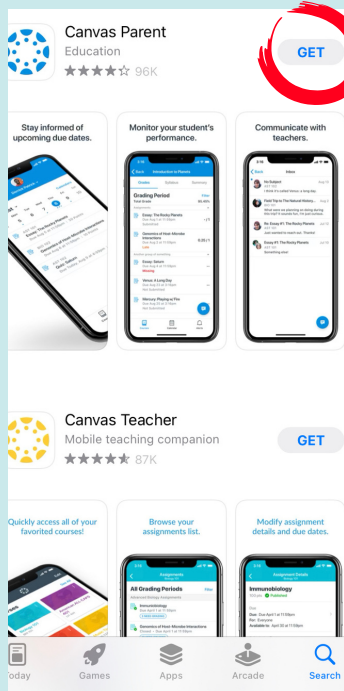

CANVAS APP

Canvas is SBUSD's Learning Management System (LMS) which is an online portal for students to access their courses, grades and assignments. Canvas creates a one stop shop to see assignment details, due dates, and learning resources for all their courses. At teachers' discretion, students are also able to submit assignments through Canvas.

DOWNLOAD CANVAS PARENT FROM APPLE STORE OR GOOGLE PLAY STORE

CLICK ON GET ON CANVAS PARENT

DOUBLE CLICK ON SIDE BUTTON TO INSTALL

OPEN THE CANVAS PARENT APP

CLICK ON FIND SCHOOL

TYPE IN SBUNIFIED & PRESS ENTER