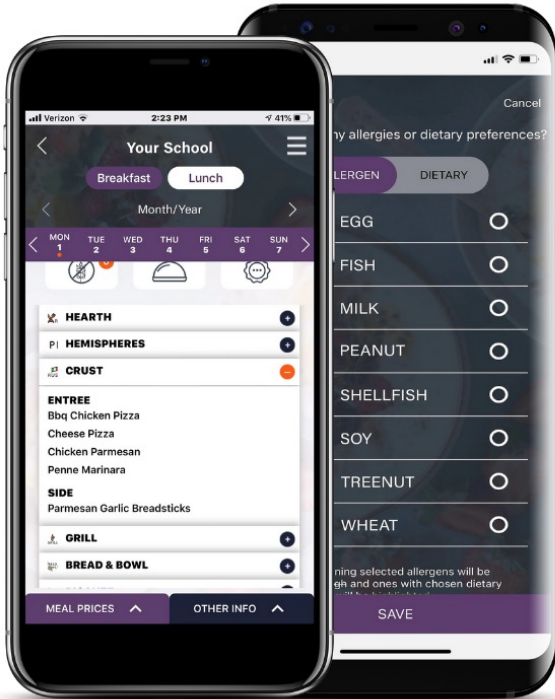

DINING PROGRAM

MEAL PLANNING

Our school is utilizing the FD MealPlanner platform as a tool to provide families with easy access to weekly menus as well as nutritional data and allergen information. FD MealPlanner also allows you to view the ingredients of each meal in real-time and combine multiple menu items together to see total nutritional content.

FD MealPlanner

FD MEAL PLANNER

Scan the QR code above to download the FD MealPlanner App on your phone, or visit www.fdmealplanner.com and search for our school to get started.

Lunch & Meal Plan Information:
<https://www.winnetka36.org/Page/406>
Resident District Manager
jchant@questfms.com
317-652-0731