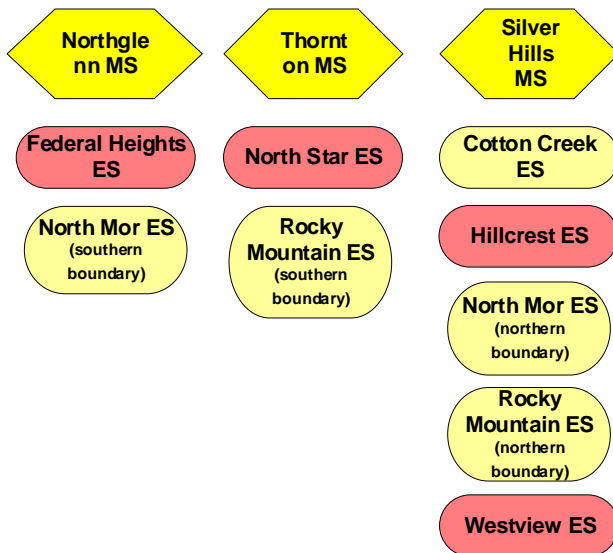

Adams 12 Five Star Schools – Feeder System Chart

Horizon HS

Northglenn HS

Thornton HS

Legacy HS

Mountain Range HS

SCHOOLS SHOWN IN YELLOW (2 SHADES)

Schools shown IN YELLOW indicate the school feeds into more than one middle school or high school, called a "split feeder" system. Schools with a split feeder system are shown more than once in order to represent a complete feeder system.