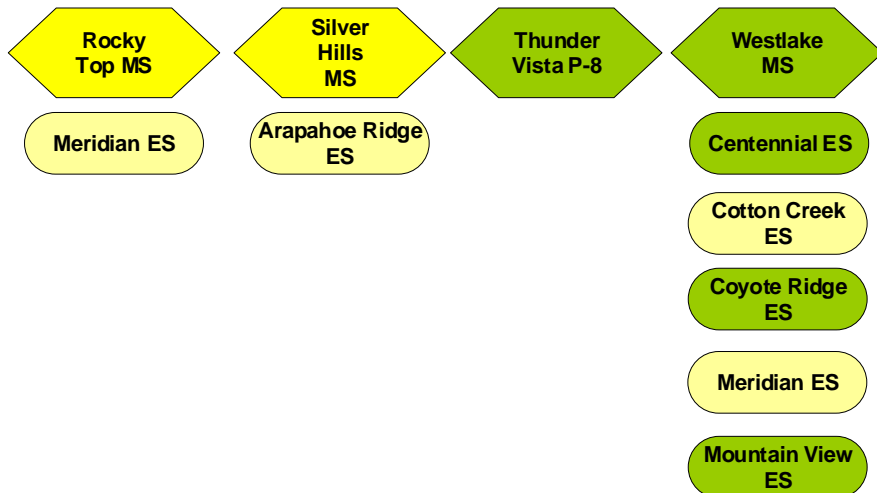

Adams 12 Five Star Schools – Feeder System Chart

Horizon HS

Northglenn HS

Thornton HS

Legacy HS

Mountain Range HS

SCHOOLS SHOWN IN YELLOW (2 SHADES)

Schools shown IN YELLOW indicate the school feeds into more than one middle school or high school, called a "split feeder" system. Schools with a split feeder system are shown more than once in order to represent a complete feeder system.