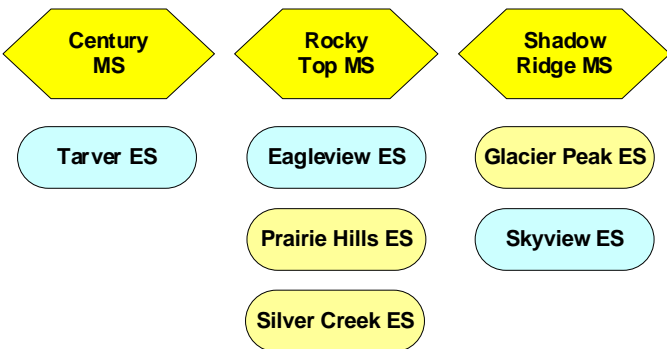

Adams 12 Five Star Schools – Feeder System Chart

Horizon HS

Northglenn HS

Thornton HS

Legacy HS

Mountain Range HS

SCHOOLS SHOWN IN YELLOW (2 SHADES)

Schools shown IN YELLOW indicate the school feeds into more than one middle school or high school, called a "split feeder" system. Schools with a split feeder system are shown more than once in order to represent a complete feeder system.