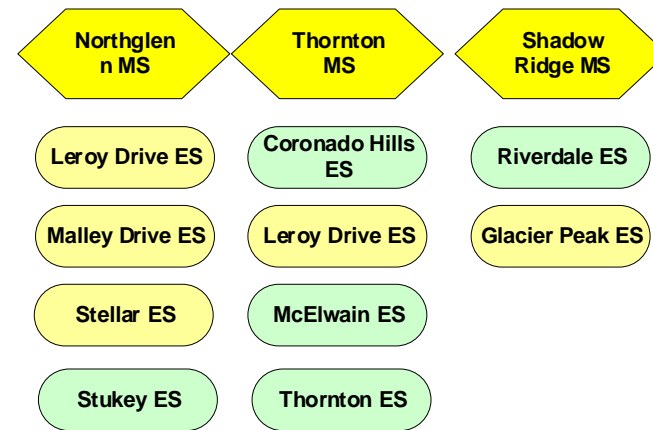

Adams 12 Five Star Schools – Feeder System Chart

Horizon HS

Northglenn HS

Thornton HS

Legacy HS

Mountain Range HS

SCHOOLS SHOWN IN YELLOW (2 SHADES)

Schools shown IN YELLOW indicate the school feeds into more than one middle school or high school, called a "split feeder" system. Schools with a split feeder system are shown more than once in order to represent a complete feeder system.