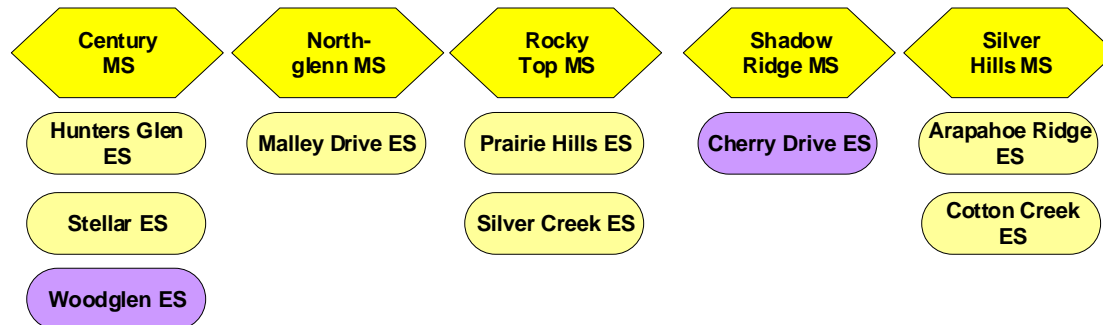

Adams 12 Five Star Schools – Feeder System Chart

Horizon HS

Northglenn HS

Thornton HS

Legacy HS

Mountain Range HS

SCHOOLS SHOWN IN YELLOW (2 SHADES)

Schools shown IN YELLOW indicate the school feeds into more than one middle school or high school, called a "split feeder" system. Schools with a split feeder system are shown more than once in order to represent a complete feeder system.