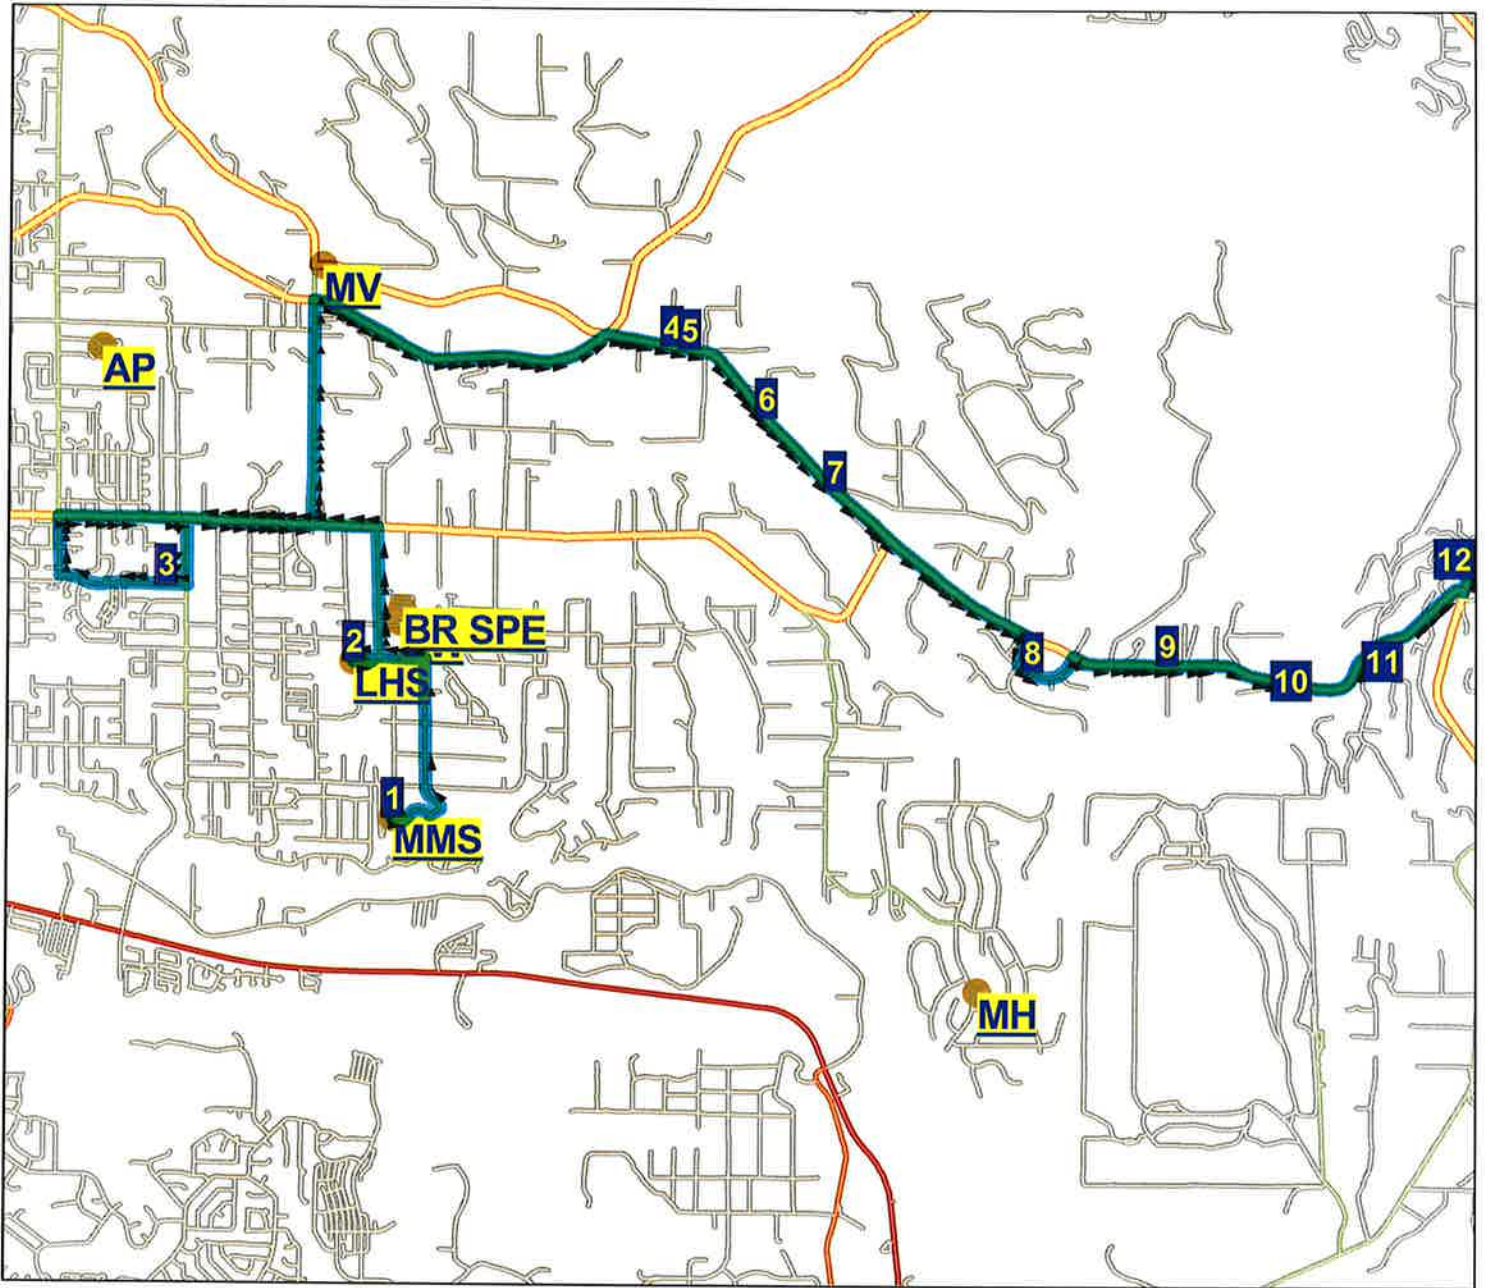

Issaquah School District 411 Route Map

Route: **59 EDA**
Vehicle:
Anchor: **MMS**
Depart Time: **4:25 PM**
Dropoffs: **0**
Distance: **10.74 mi.**

Desc: **MW/LB EDA 6**
Driver:
Max Load: **0**
End Time: **4:56 PM**
Transfers On: **0**
Transfers Off: **0**
Days: