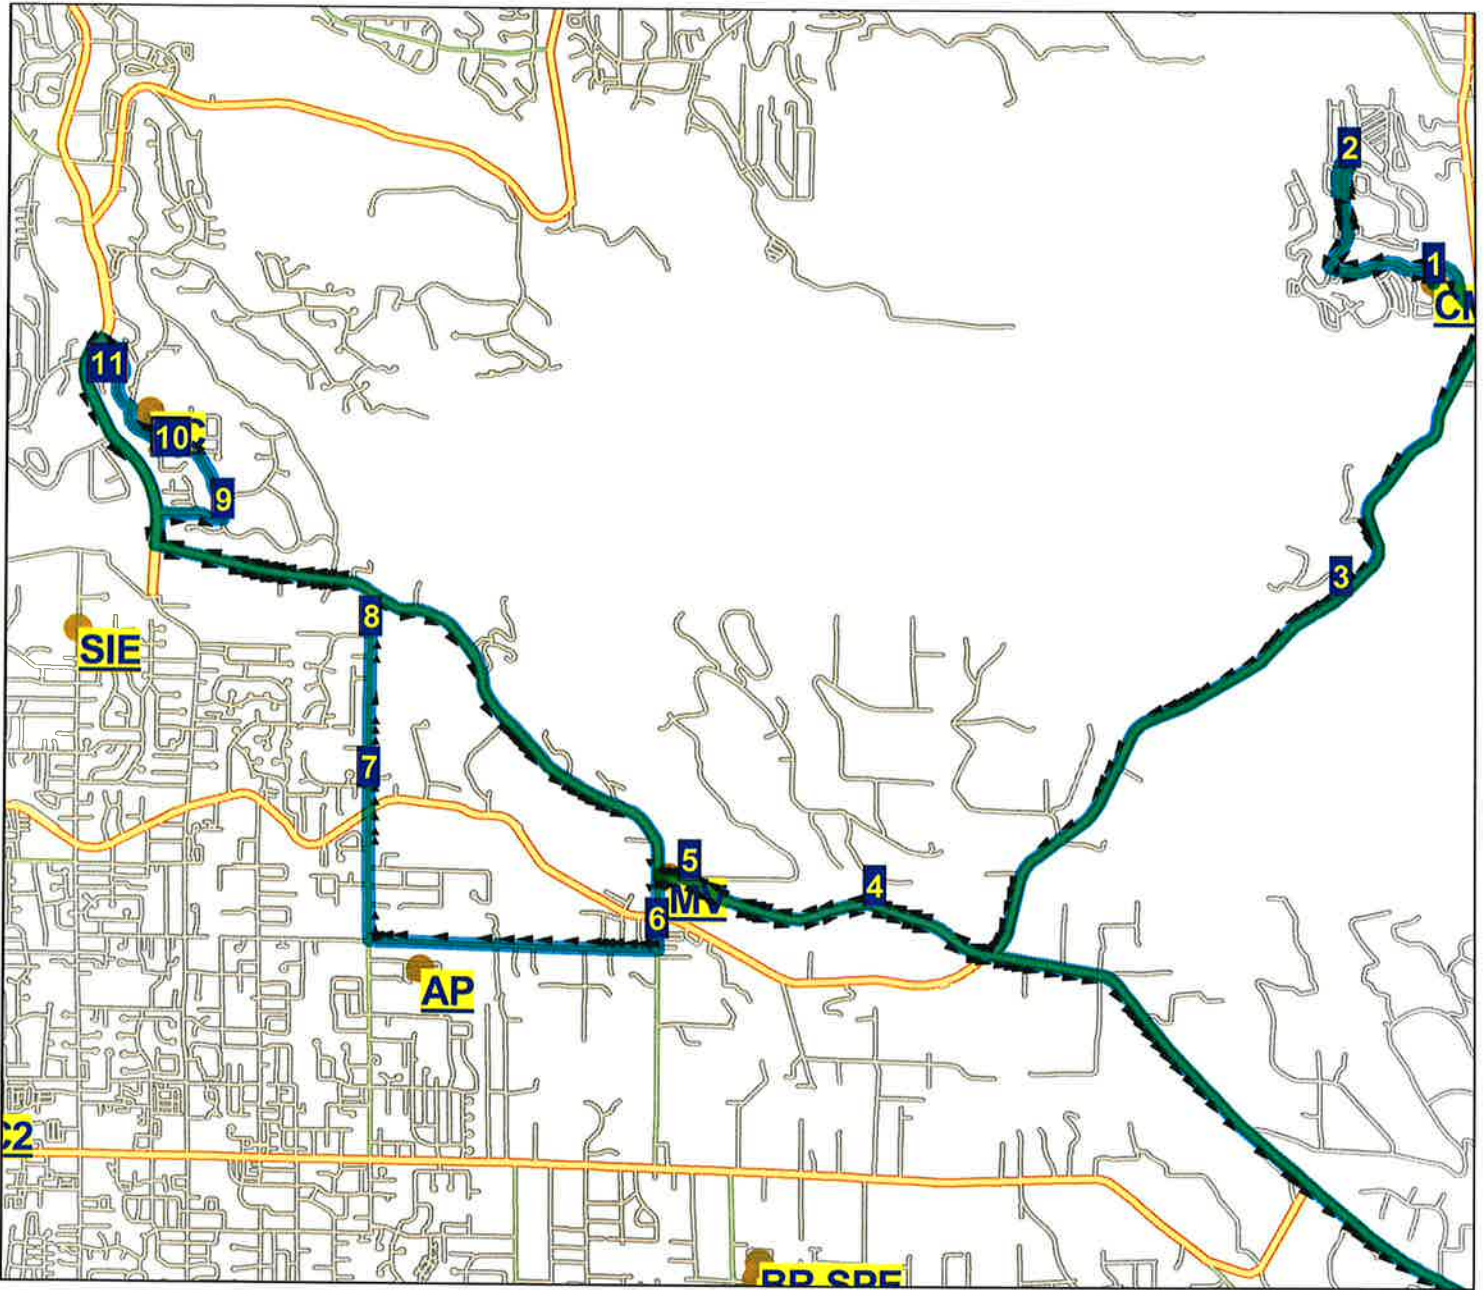

Issaquah School District 411 Route Map

Route: **43 EDA**
Vehicle: ****
Anchor: **CMMS**
Depart Time: **4:25 PM**
Dropoffs: **0**
Distance: **21.73 mi.**

Desc: **CM EDA 2**
Driver:
Max Load: **0**
End Time: **5:25 PM**
Transfers On: **0**
Transfers Off: **0**
Days: