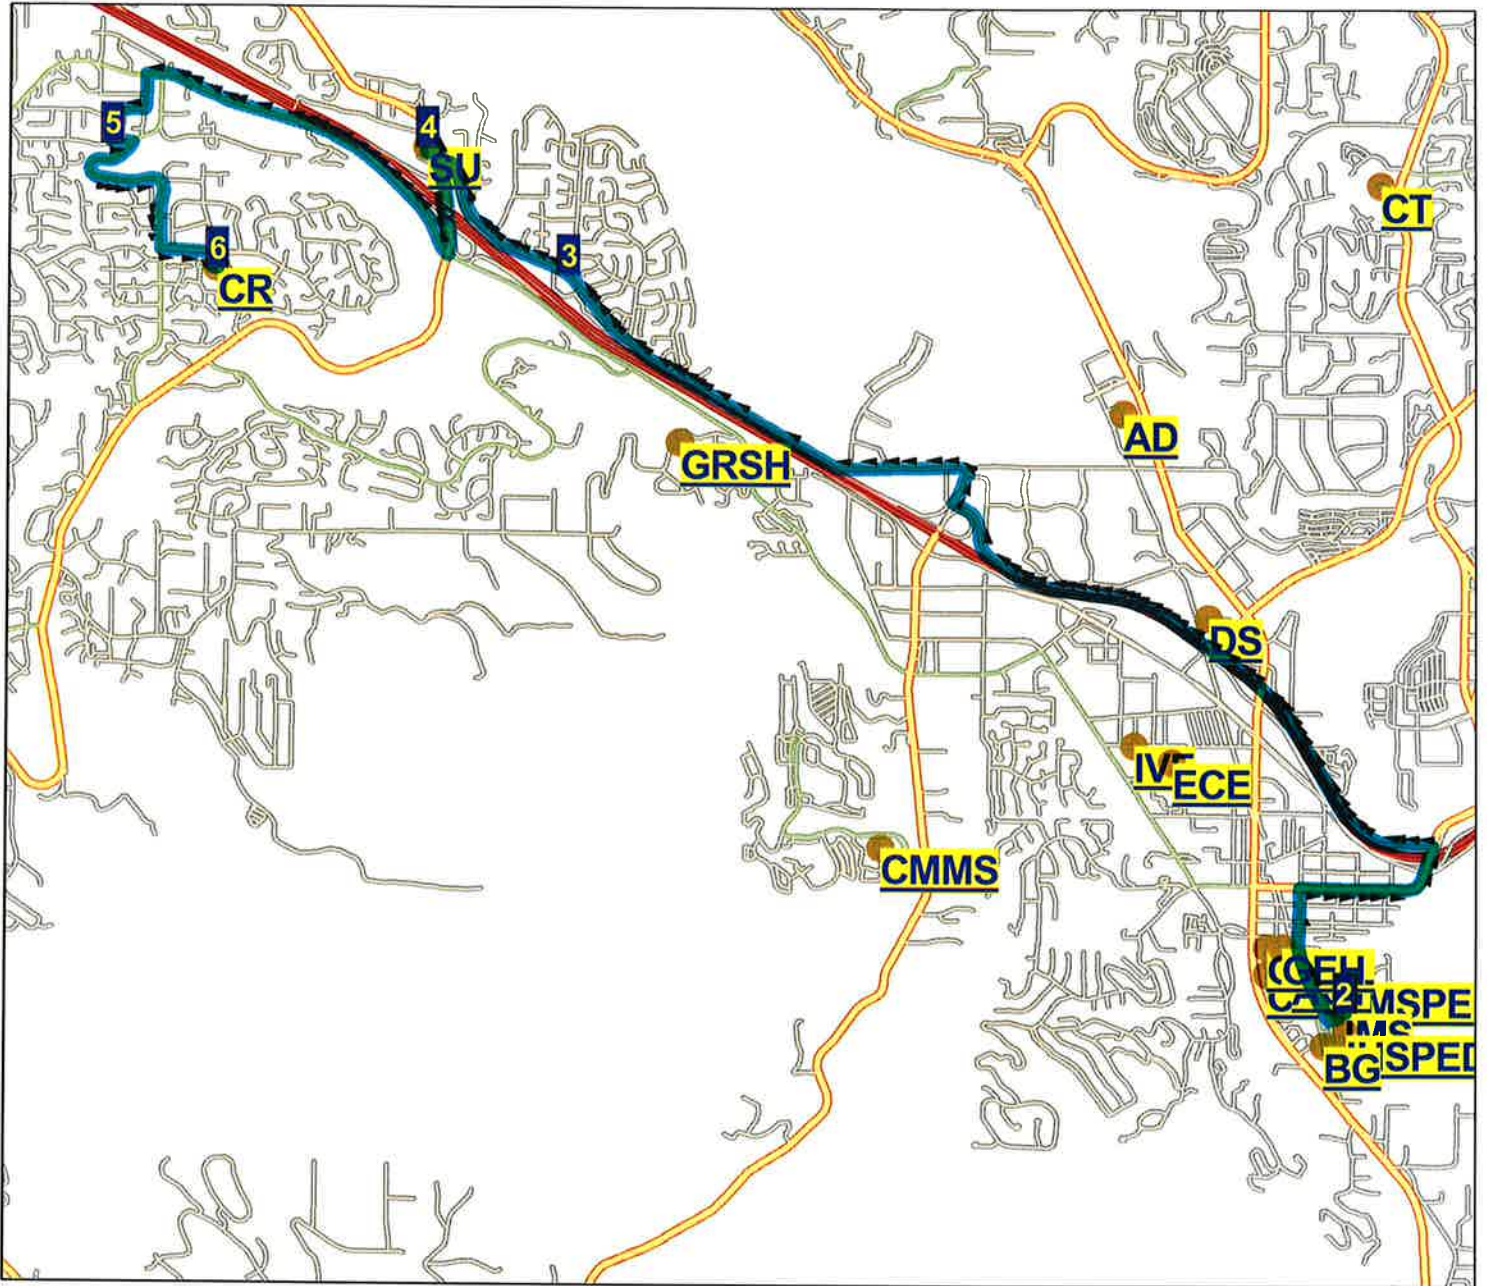

### Issaquah School District 411 Route Map

Route: **2 EDA**  
Vehicle:  
Anchor: **IHS**  
Depart Time: **4:25 PM**  
Dropoffs: **0**  
Distance: **9.21 mi.**

Desc: **IM/IH EDA 7**  
Driver:  
Max Load: **0**  
End Time: **4:51 PM**  
Transfers On: **0**  
Transfers Off: **0**  
Days: