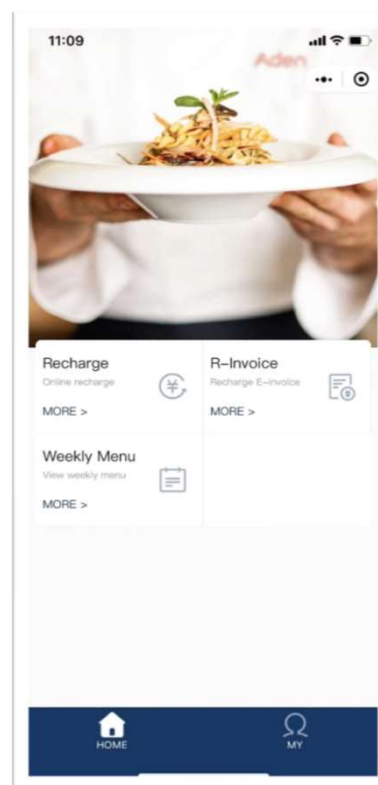

4. Various options such as recharge and invoice inquiry are one click away
可选择各类选项，如：充值，发票申请等进行操作。