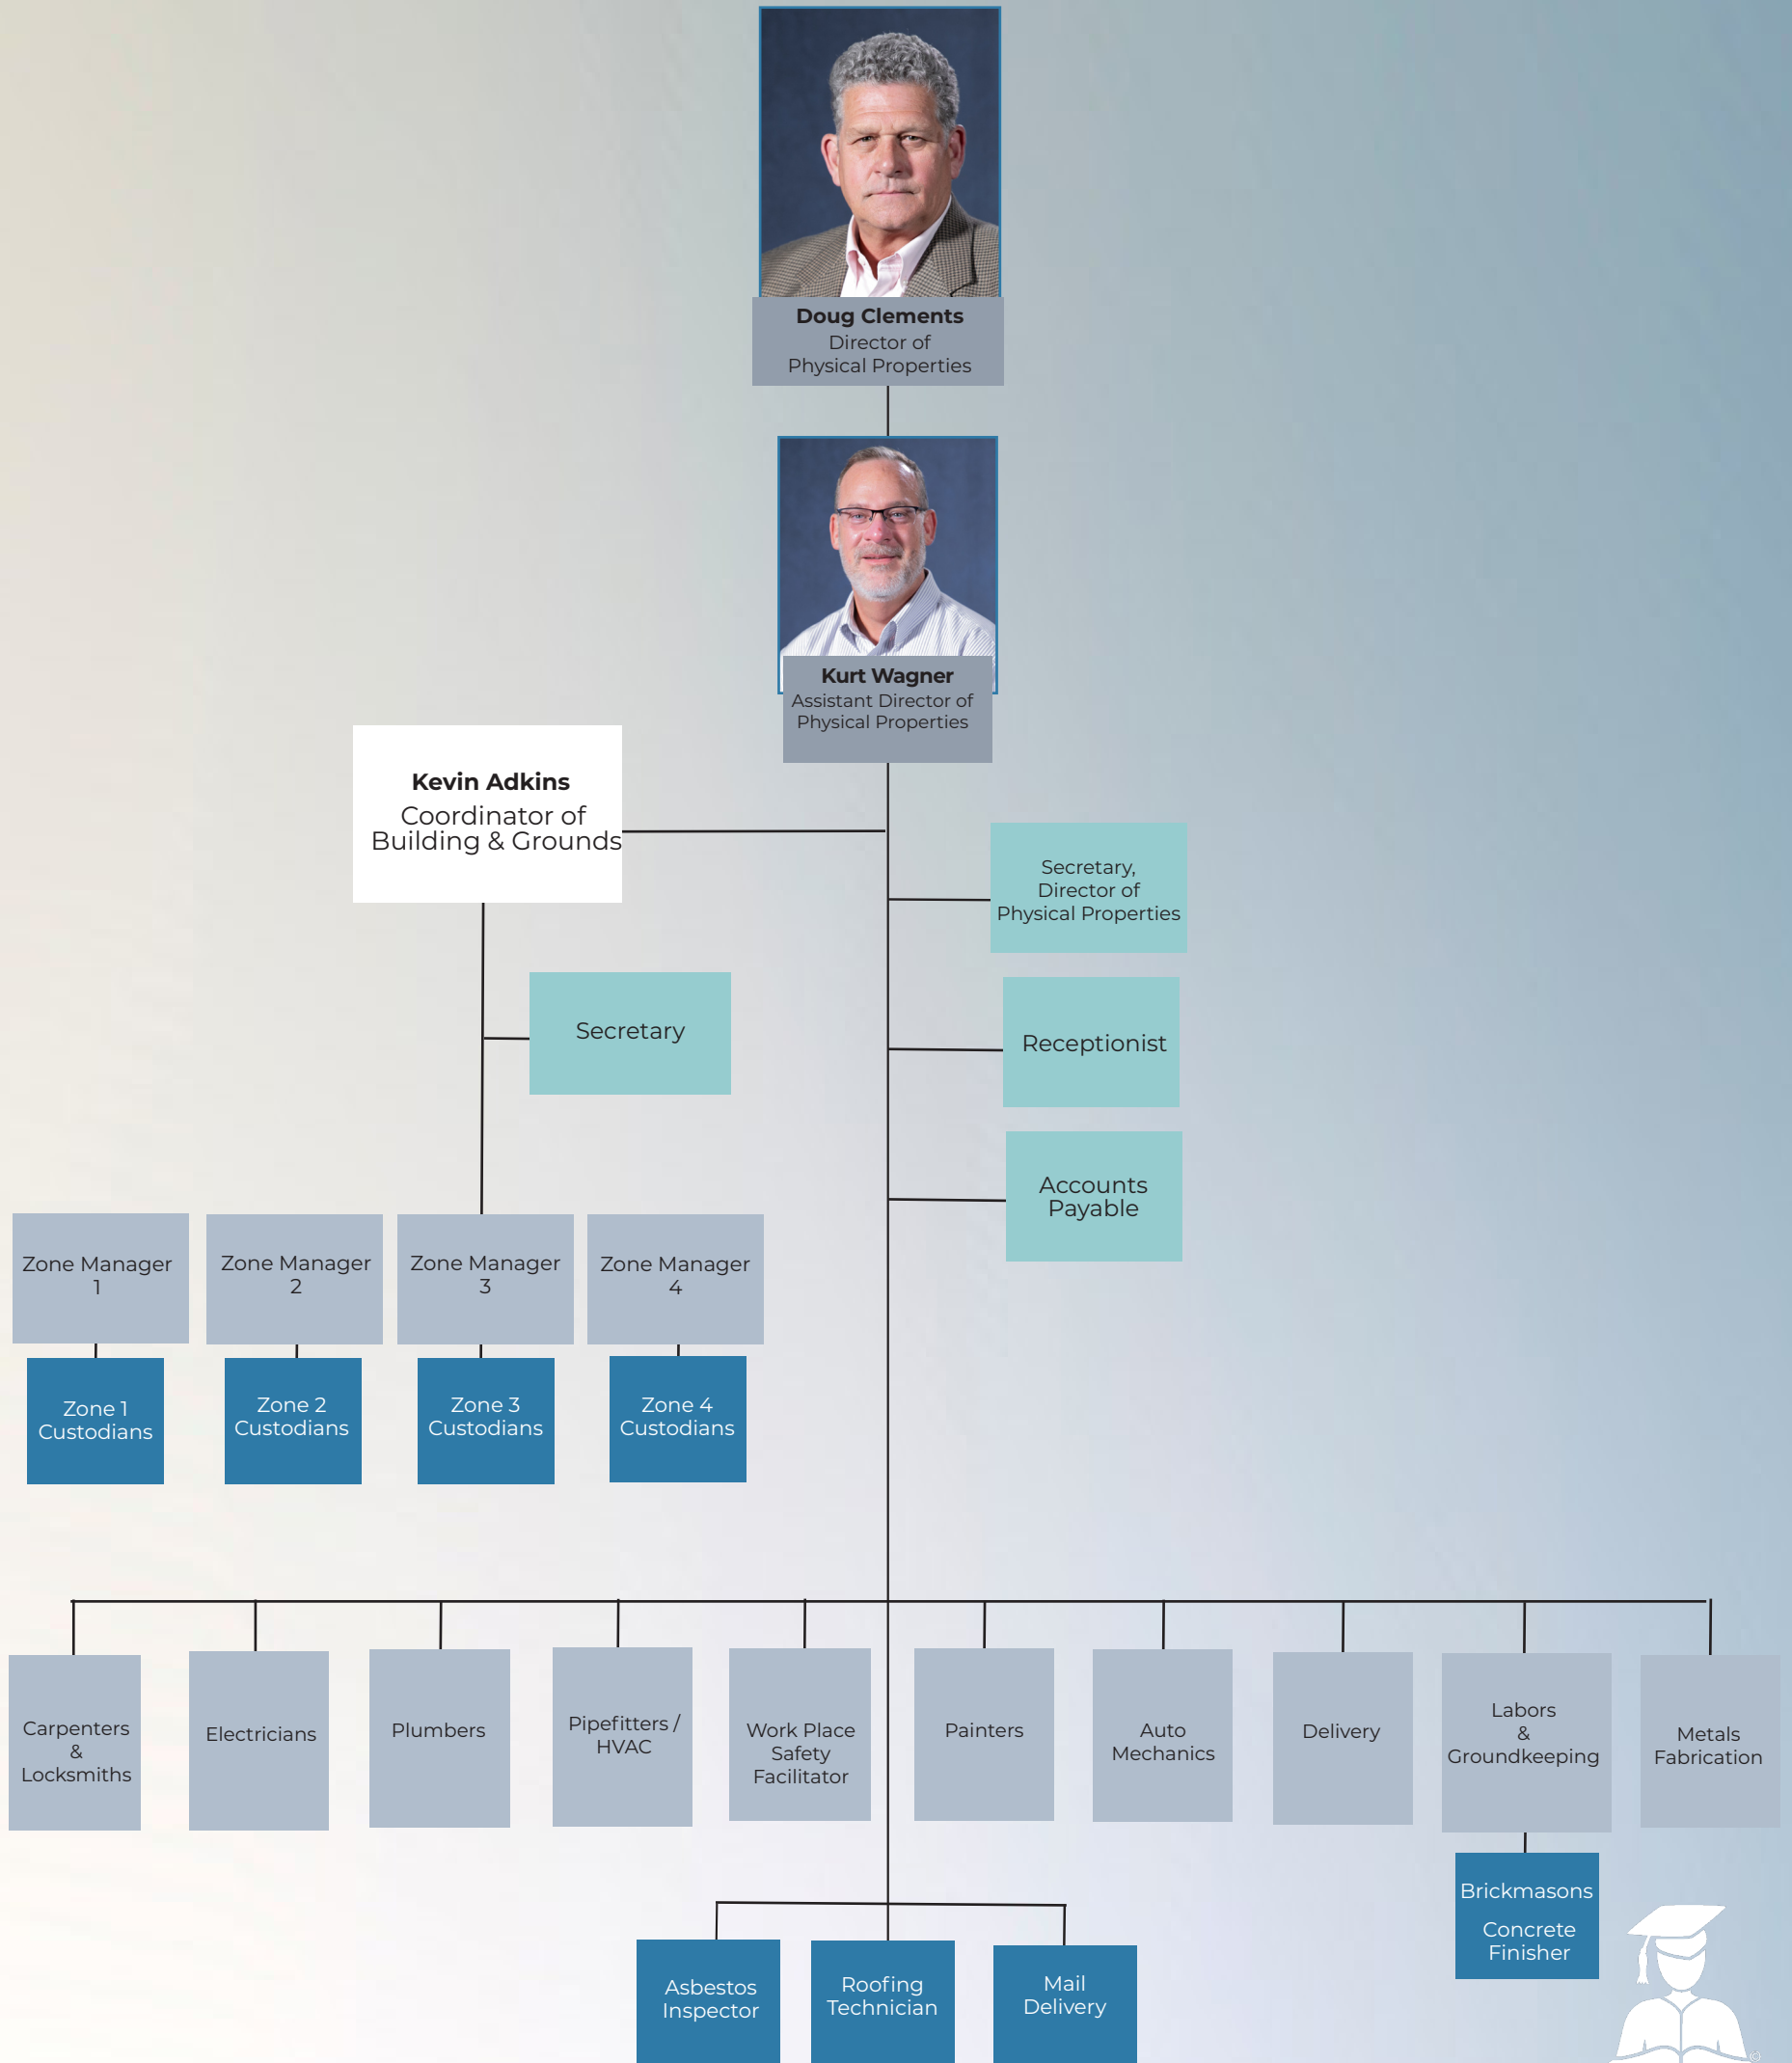

Organizational Chart

Kansas City, Kansas Public School District

This chart reflects the Physical Properties department.

Doug Clements
Director of
Physical Properties

Kurt Wagner
Assistant Director of
Physical Properties

Kevin Adkins
Coordinator of
Building & Grounds

KANSAS CITY
KANSAS
PUBLIC SCHOOLS