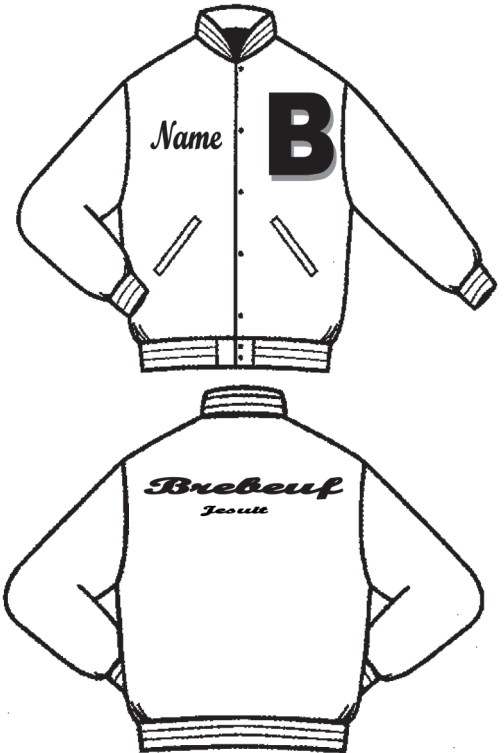

Leather Sleeves Jacket \$208.00

Brebeuf script patch (on back) \$35

Name Embroidered on right chest

Grad Year _____

**Add length to Jacket or Sleeves \$10 per 2 inches

**No charge to shorten Sleeves

Size _____ Sub Total \$ _____

Samples available for sizing at Spirit Store.

DESCRIPTION

Our Official Letter Jacket will be

SIZE CHART (chest size & pounds)

X-Small	28-32	< 100 lbs.
Small	34-36	to 100 lbs.
Medium	38-40	140 lbs.
Large	42-44	170 lbs.
X-Large	46-48	195 lbs.
2X	50-52	225 lbs.
3X	54-56	275 lbs.