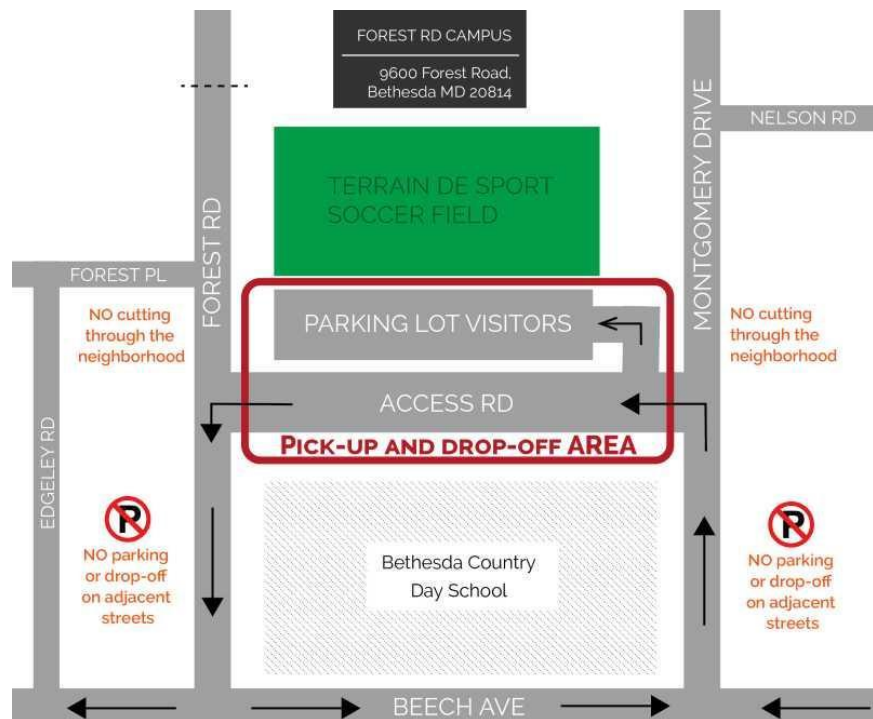

## DROP OFF & PICK UP INFORMATION

### Regular school operations

### Forest Campus

(updated August 23, 2022)

##### Road:

All vehicles must enter Access Road only from Montgomery Drive and exit only onto Forest Road (See the map below for route instructions) Drivers must be attentive to the one-way route in the Access Road parking area.