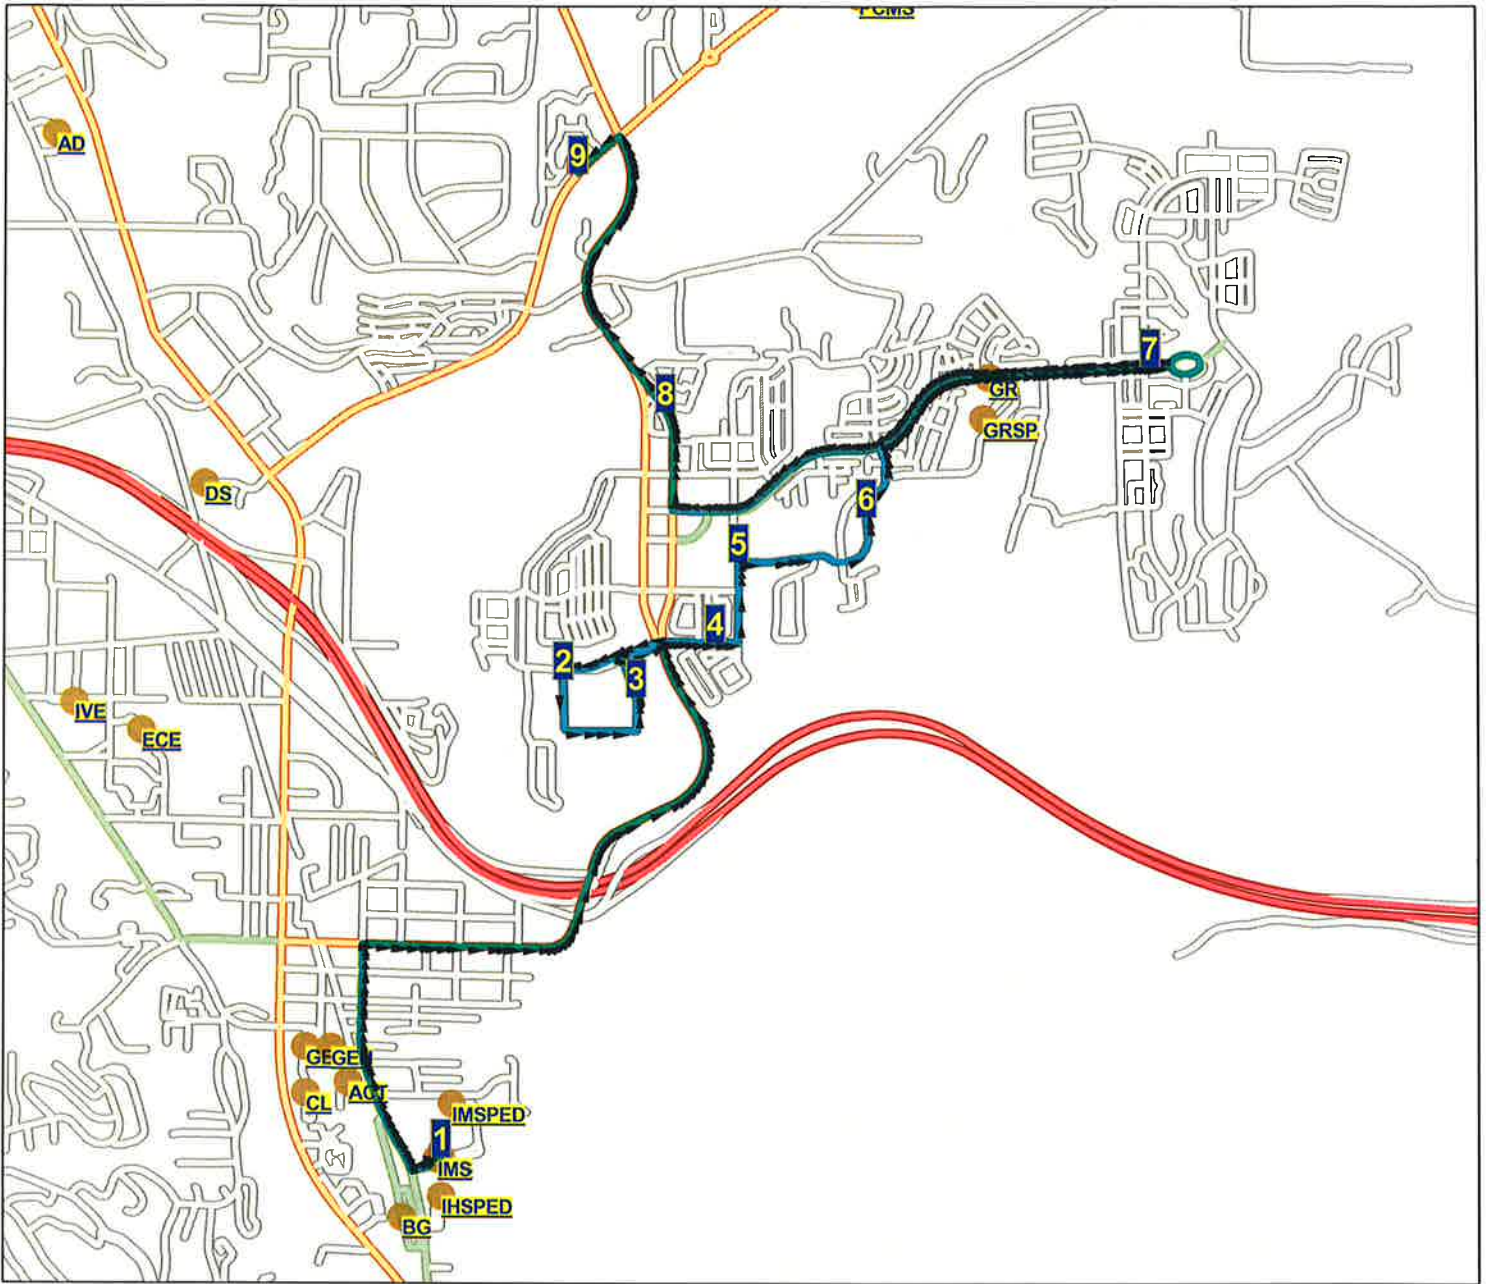

Issaquah School District 411 Route Map

Route: **28 EDA**
Vehicle: **109**
Anchor: **IHS**
Depart Time: **4:25 PM**
Dropoffs: **0**
Distance: **6.37 mi.**

Desc: **IM/IH EDA 6**
Driver:
Max Load: **0**
End Time: **4:43 PM**
Transfers On: **0**
Transfers Off: **0**
Days: **MTWH Display Day:M**