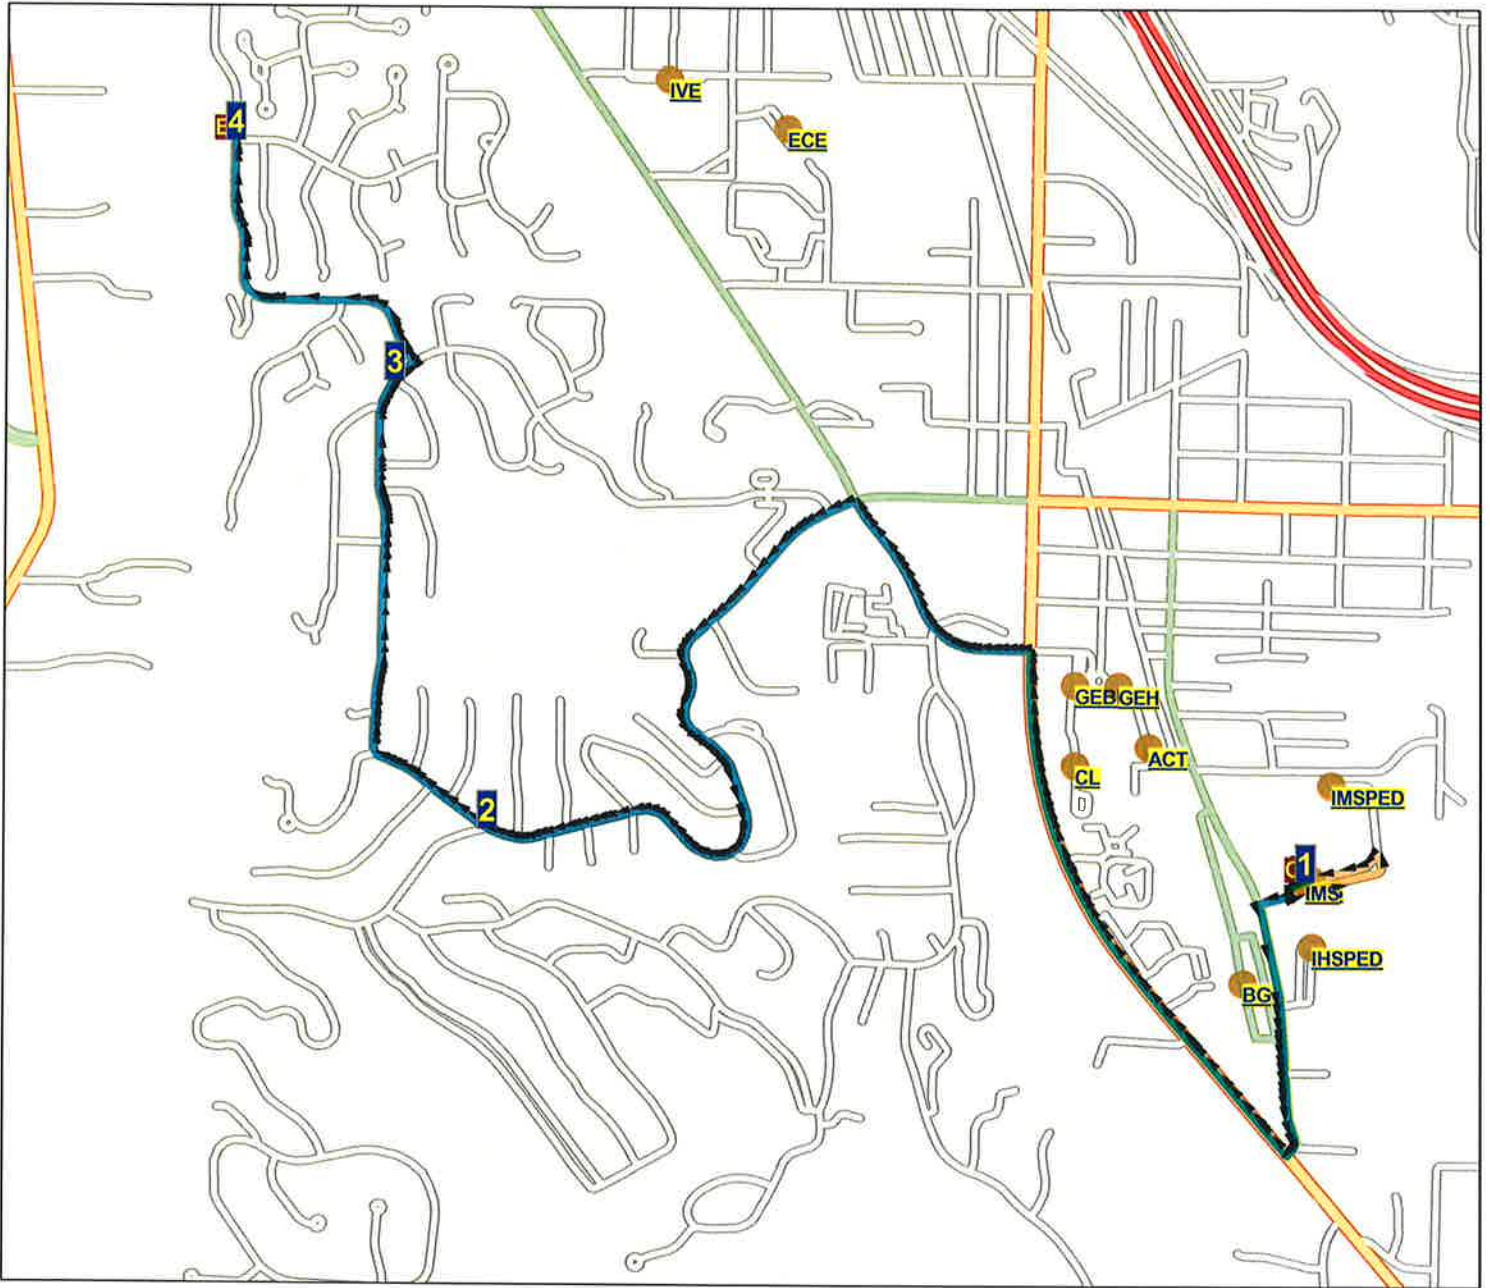

### Issaquah School District 411 Route Map

Route: **27 EDA**  
Vehicle: **127**  
Anchor: **IMS**  
Depart Time: **4:25 PM**  
Dropoffs: **0**  
Distance: **3.59 mi.**

Desc: **IM/IH EDA 3**  
Driver:  
Max Load: **0**  
End Time: **4:44 PM**  
Transfers On: **0**  
Transfers Off: **0**  
Days: **MTWH Display Day:M**