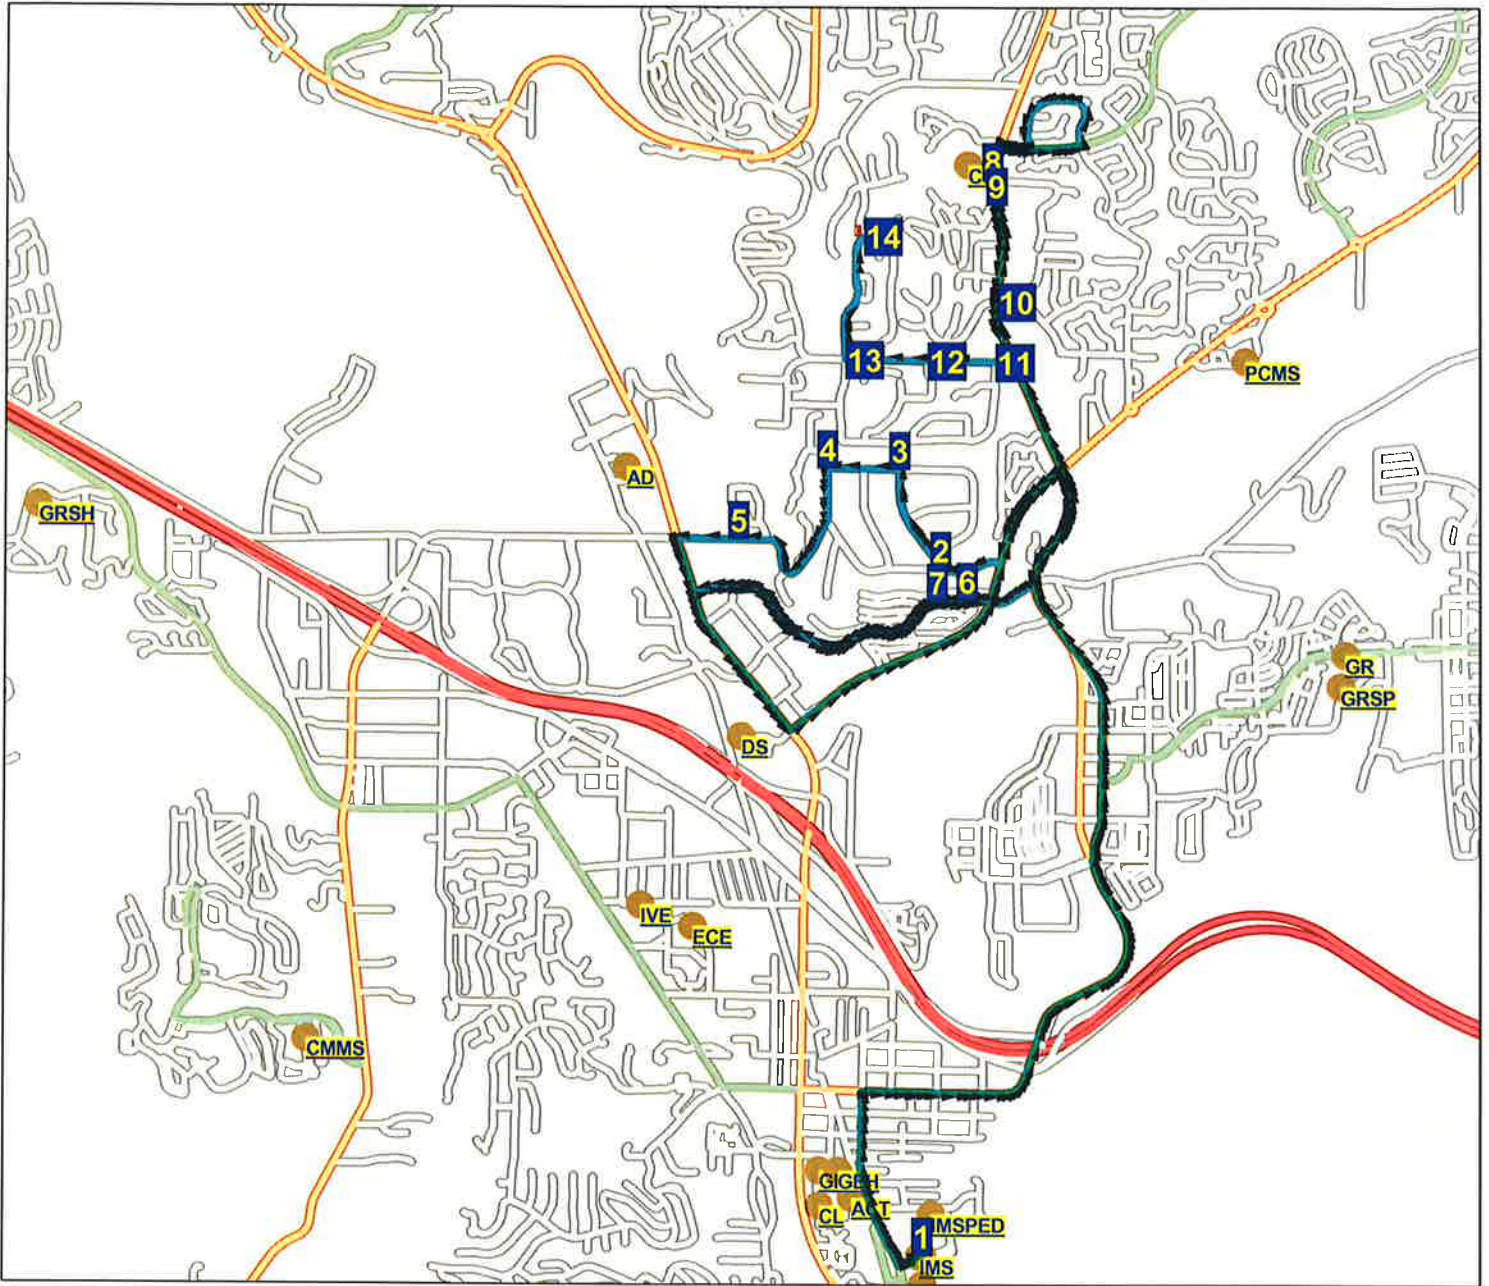

### Issaquah School District 411 Route Map

Route: **17 EDA**  
Vehicle: **106**  
Anchor: **IHS**  
Depart Time: **5:20 PM**  
Dropoffs: **0**  
Distance: **12.12 mi.**

Desc: **IM/IH EDA 5**  
Driver:  
Max Load: **0**  
End Time: **5:48 PM**  
Transfers On: **0**  
Transfers Off: **0**  
Days: **MTWH Display Day:M**