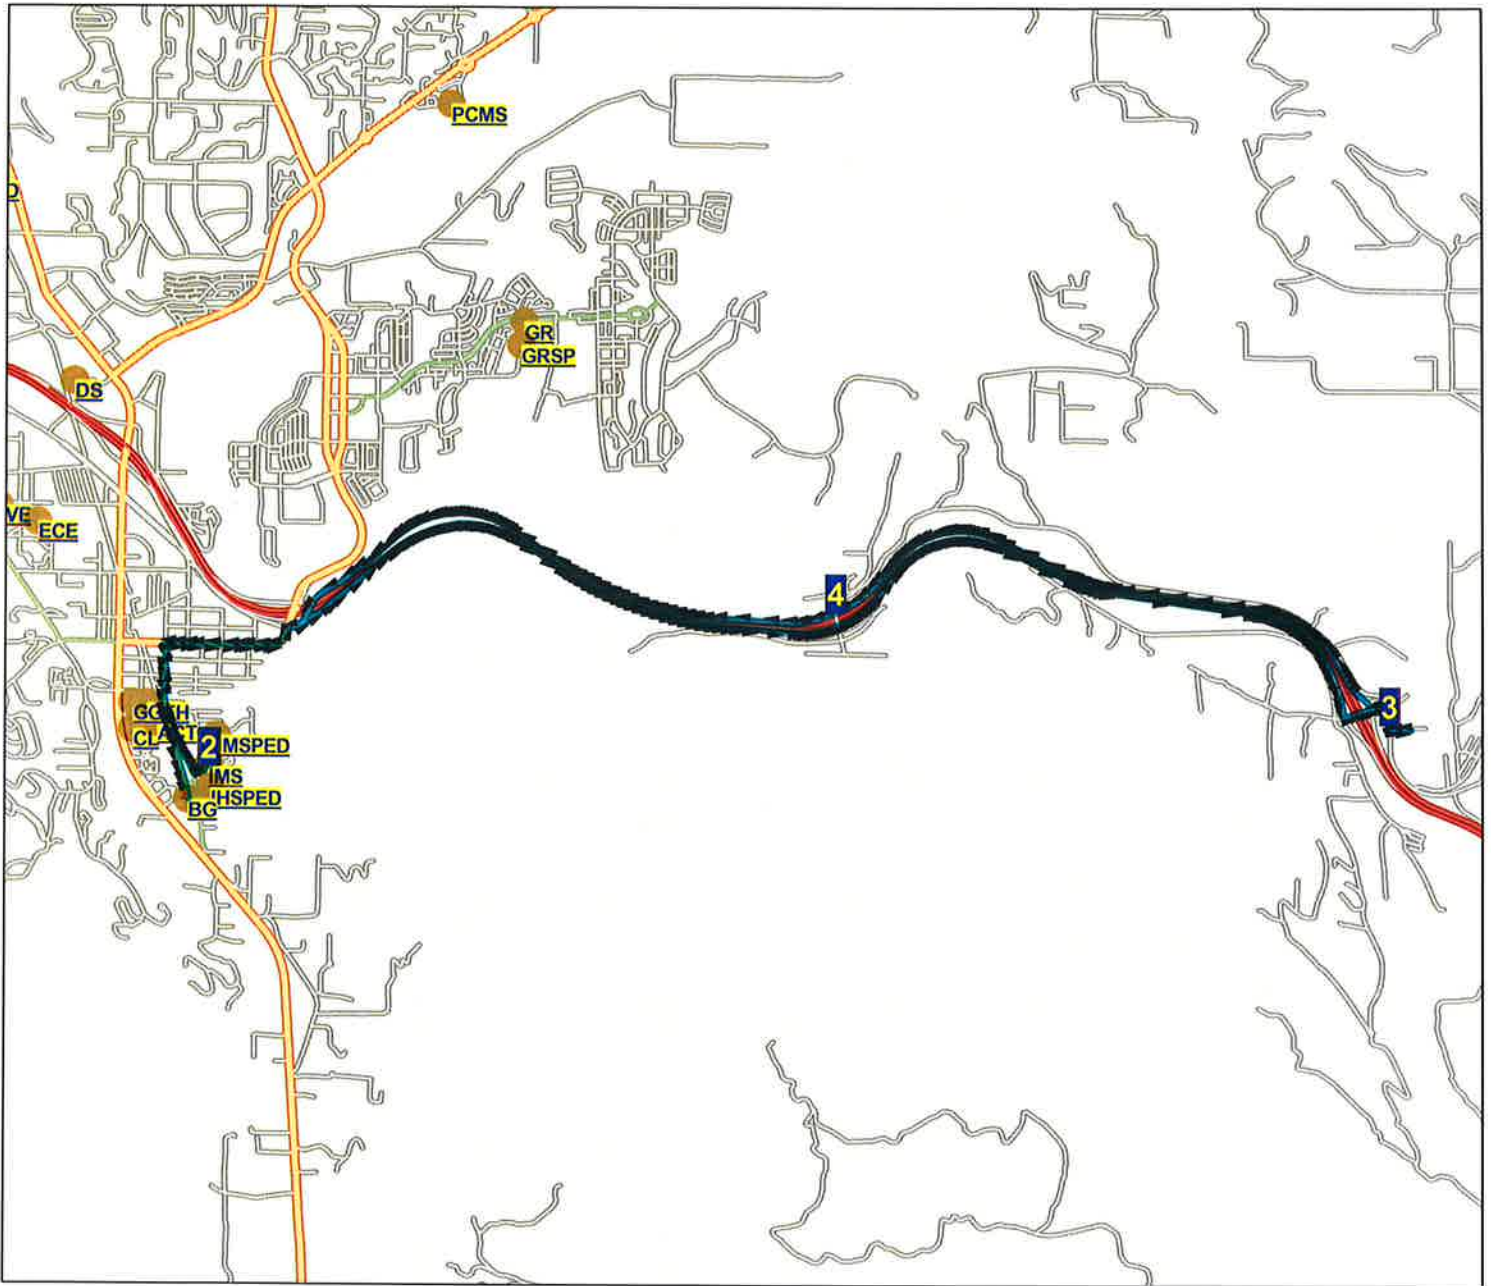

Issaquah School District 411 Route Map

Route: **4 EDA**
Vehicle: **154**
Anchor: **IHS**
Depart Time: **4:25 PM**
Dropoffs: **0**
Distance: **11.79 mi.**

Desc: **IM/IH EDA 4**
Driver:
Max Load: **0**
End Time: **4:51 PM**
Transfers On: **0**
Transfers Off: **0**
Days: **MTWH Display Day:M**