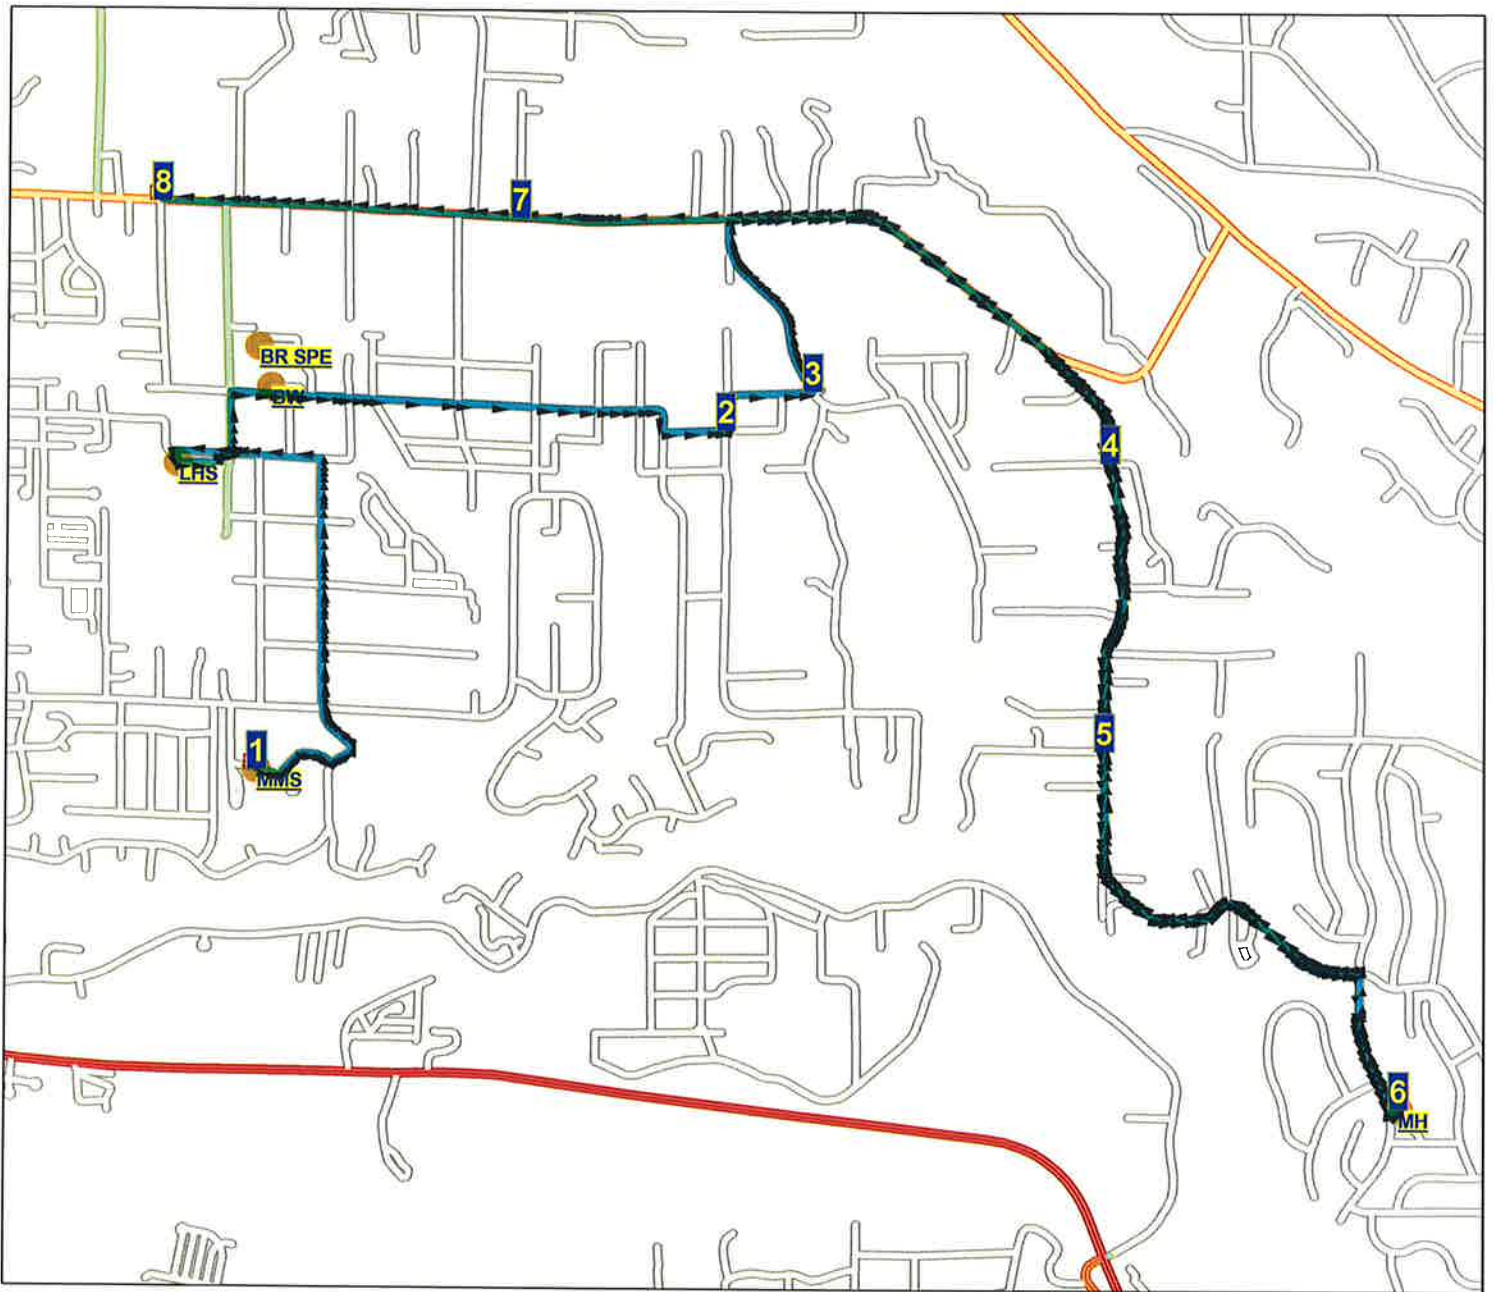

### Issaquah School District 411 Route Map

Route: **66 EDA**  
Vehicle: **112**  
Anchor: **MMS**  
Depart Time: **4:25 PM**  
Dropoffs: **0**  
Distance: **9.53 mi.**

Desc: **MW/LB EDA 2**  
Driver:  
Max Load: **0**  
End Time: **4:55 PM**  
Transfers On: **0**  
Transfers Off: **0**  
Days: **MTWH Display Day:M**