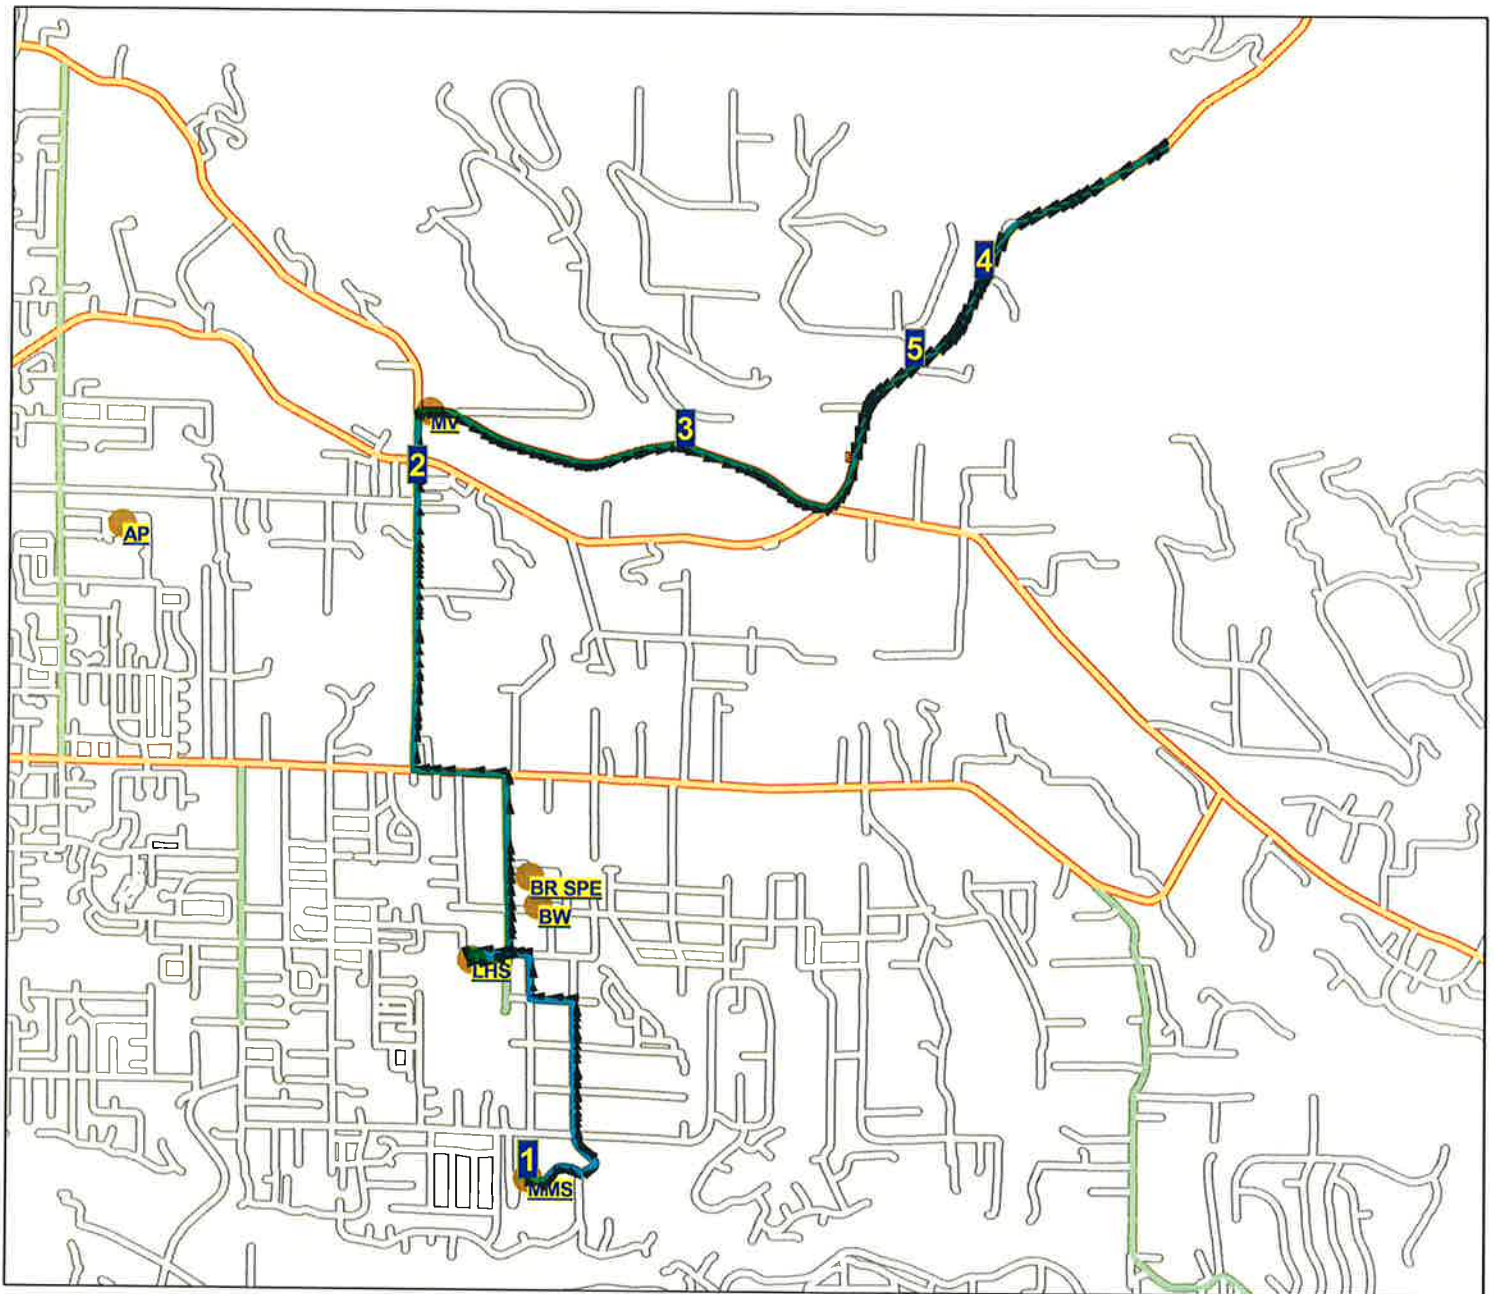

Issaquah School District 411 Route Map

Route: **65 EDA**
Vehicle: **126**
Anchor: **MMS**
Depart Time: **4:25 PM**
Dropoffs: **0**
Distance: **6.93 mi.**

Desc: **MW/LB EDA 7**
Driver:
Max Load: **0**
End Time: **4:44 PM**
Transfers On: **0**
Transfers Off: **0**
Days: **MTWH Display Day:M**