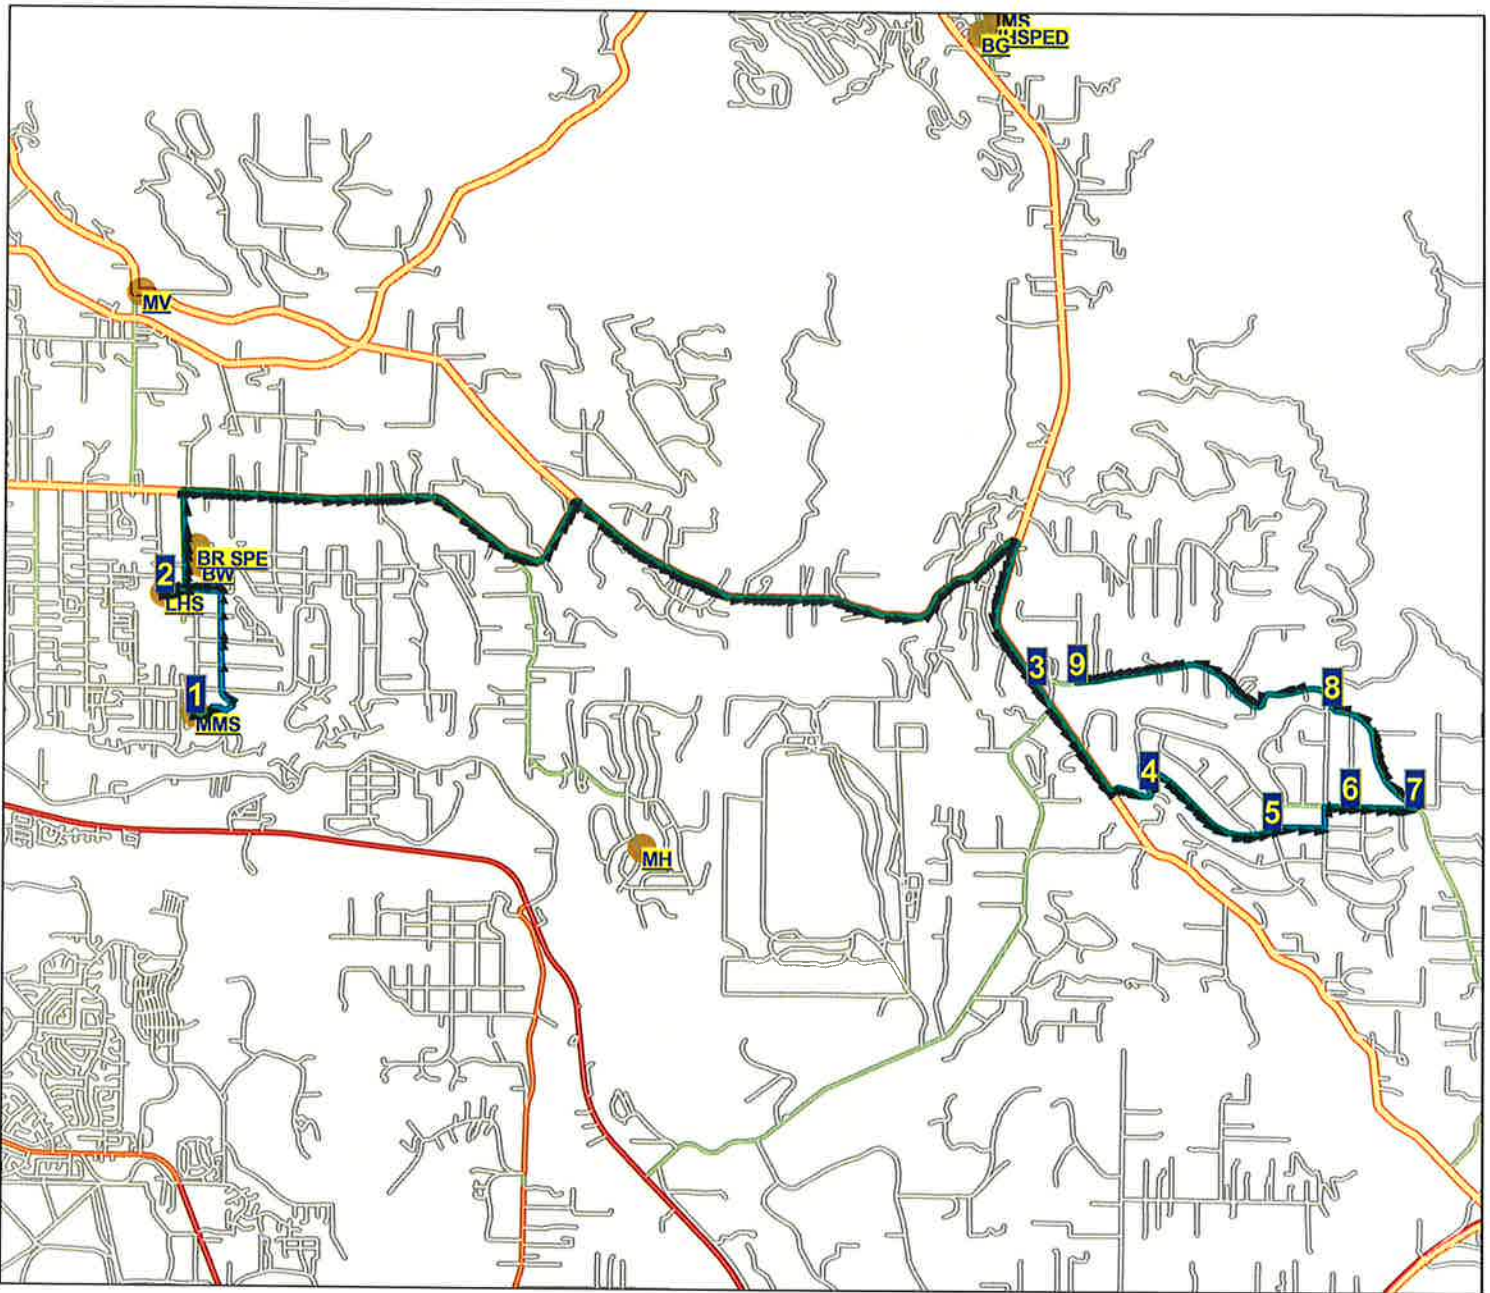

### Issaquah School District 411 Route Map

Route: **56 EDA**  
Vehicle: **8**  
Anchor: **MMS**  
Depart Time: **4:25 PM**  
Dropoffs: **0**  
Distance: **12.11 mi.**

Desc: **MW/LB EDA 4**  
Driver:  
Max Load: **0**  
End Time: **4:57 PM**  
Transfers On: **0**  
Transfers Off: **0**  
Days: **MTWH Display Day:M**