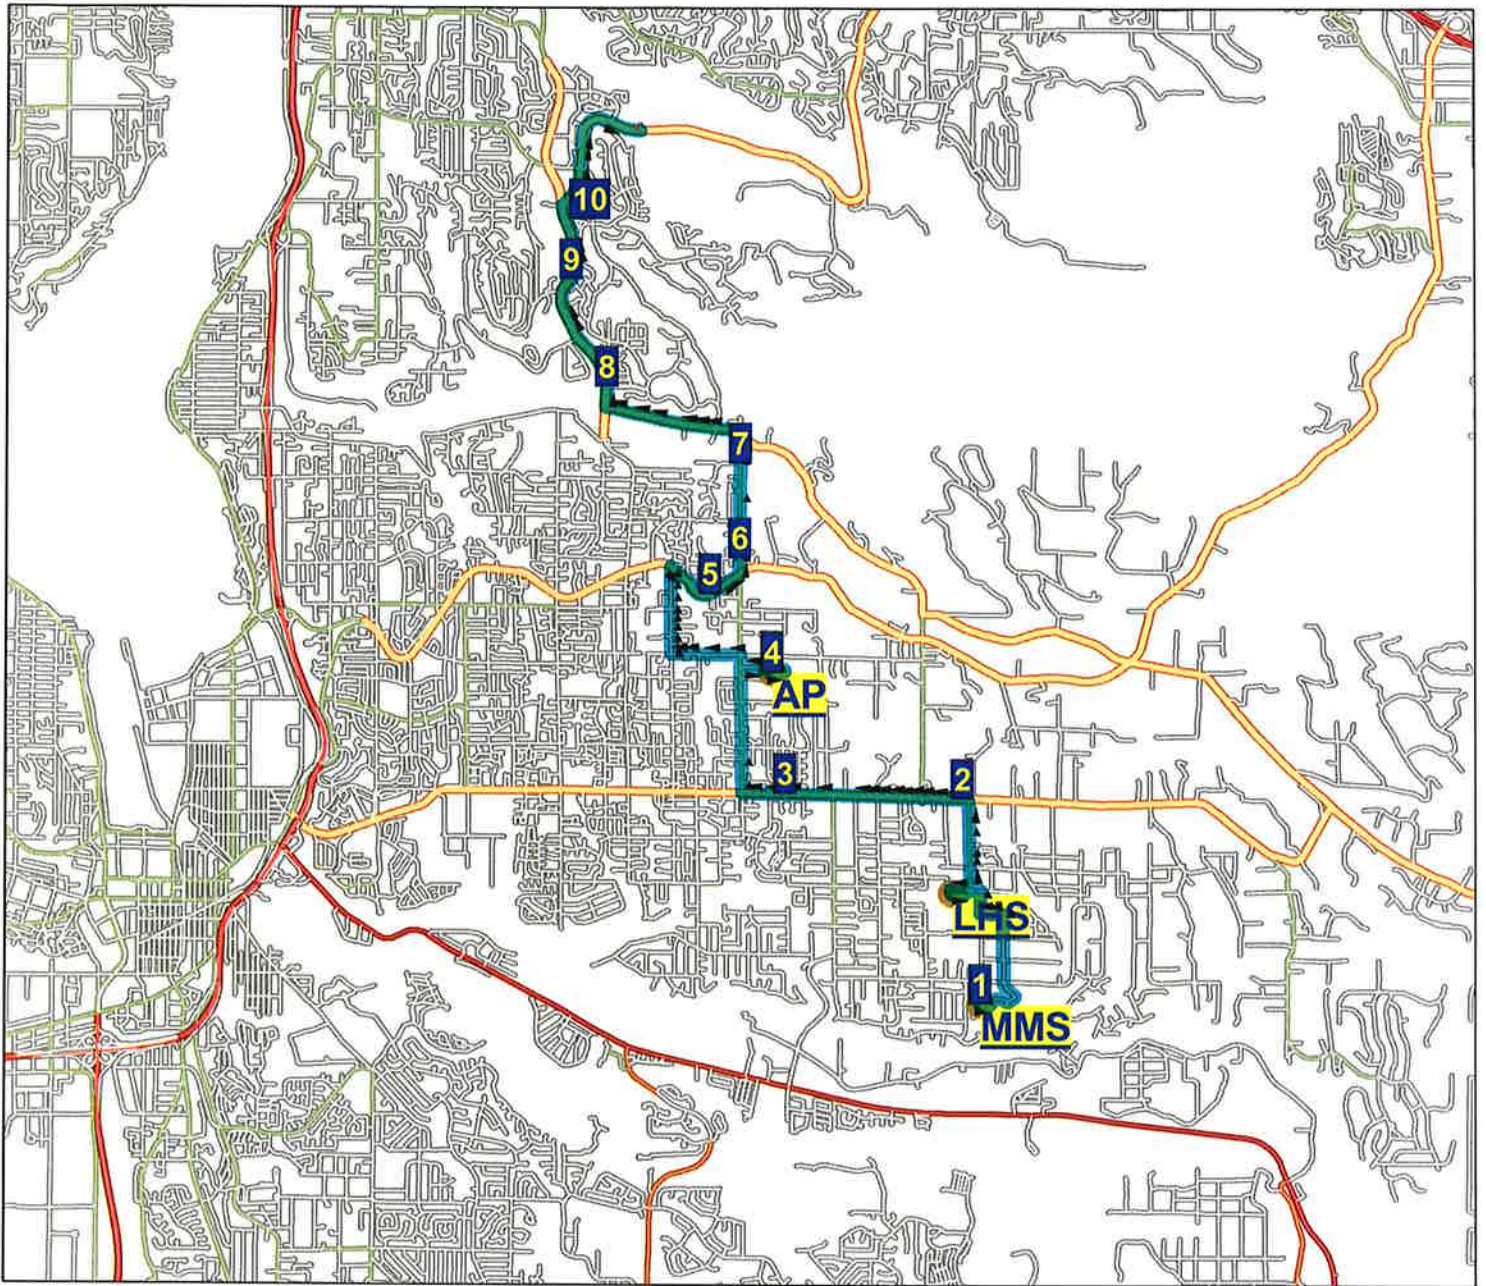

Issaquah School District 411 Route Map

Route: **60 EDA**
Vehicle:
Anchor: **MMS**
Depart Tin
Dropoffs: **0**
Distance: **9.03 mi.**

Desc: **MW/LB EDA1**
Driver:
Max Load: **0**
End Time:
Transfers On: **0**
Transfers Off: **0**
Days: