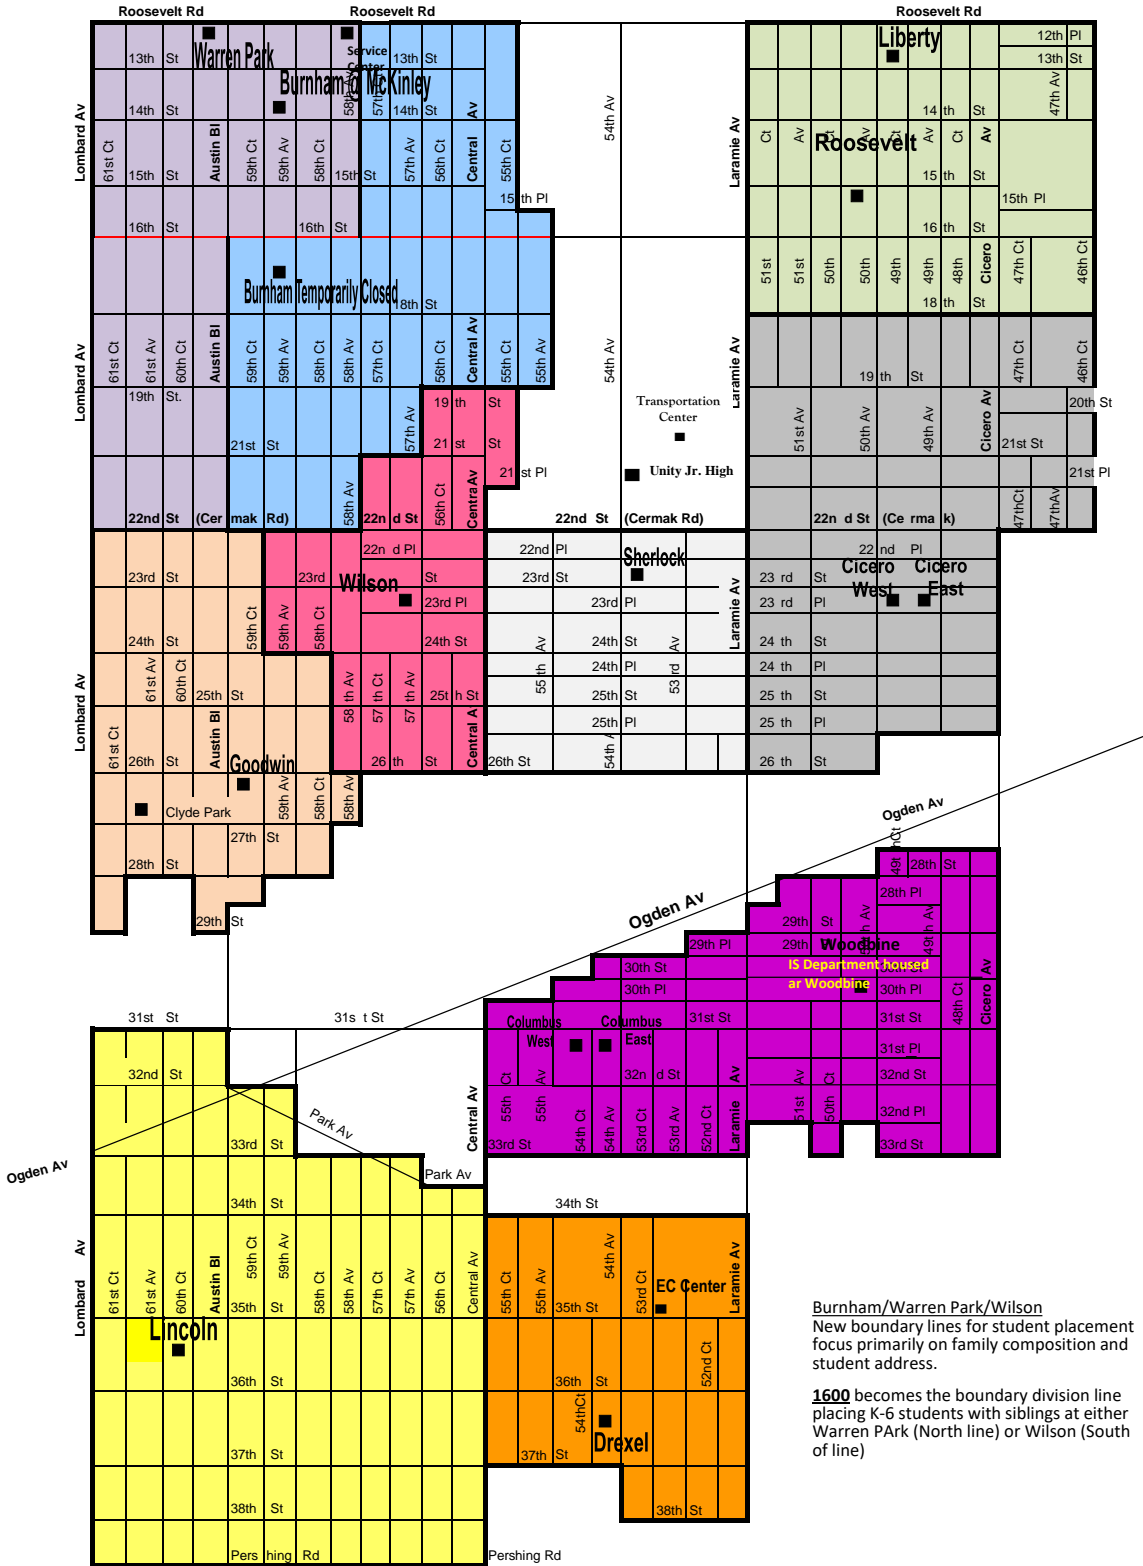

District 99 Attendance Map for FY23

- Burnham @ McKinley K-2**
5900 W 14th St
708-652-9577
- Cicero East 4-6**
2324 S. 49th Ave
708-652-9440
- Cicero West PreK-3**
4937 W. 23rd St
708-780-4487
- Columbus East 4-6**
3100 S. 54th Ave
708-652-6085
- Columbus West PreK-4**
5425 W. 31st St
708-780-4482
- Drexel K-6**
5407 W. 36th St
708-652-5532
- EC Center PreK**
5330 W. 35th Street
708-982-4500
- Goodwin PreK-6**
2625 S. Austin Blvd
708-652-5500
- Liberty PreK-3**
4946 W. 13th St
708-780-4475
- Lincoln PreK-6**
3545 S. 61st Ave.
708-652-8889
- Roosevelt 4-6**
1500 S. 50th Ave.
708-652-7833
- Sherlock PreK-6**
5347 W. 22nd Place
708-652-8885
- Unity Junior High School 7-8**
2115 S. 54th Ave
708-863-8229/863-8268
- Warren Park PreK-6**
1225 S. 60th Ct
708-780-2299
- Wilson K-6**
2310 S. 57th Ave
708-652-2552
- Woodbine**
IS Department housed at Woodbine
3003 S. 50th Court
708-652-7833
- Transportation Center**
1942 S. Laramie Ave.
708-863-8926

Burnham/Warren Park/Wilson
New boundary lines for student placement
focus primarily on family composition and
student address.

1600 becomes the boundary division line
placing K-6 students with siblings at either
Warren Park (North line) or Wilson (South
of line)