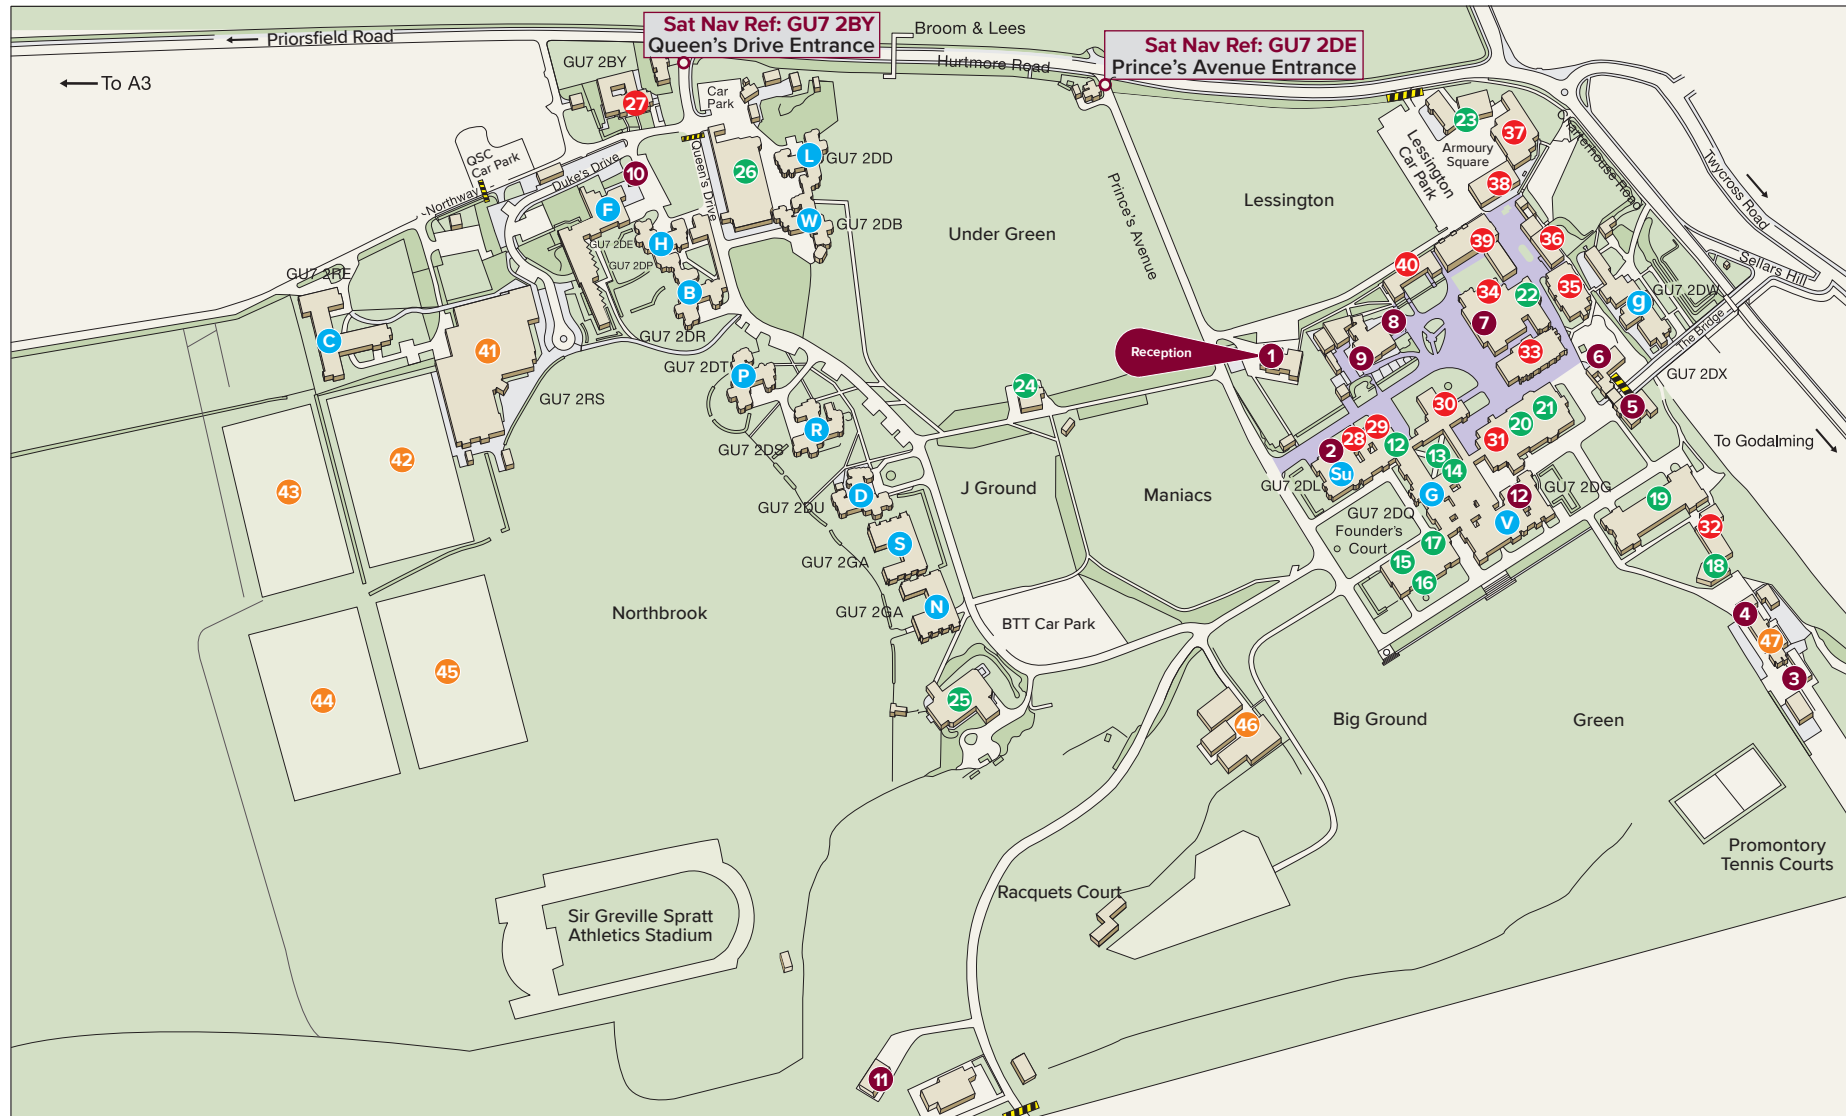

CHARTERHOUSE CAMPUS MAP 2022-23

- | | | | | |
|---|---|---|---|---|
| ● Houses | ● Administration | ● Venues | ● Pastoral & Teaching | ● Sport |
| <ul style="list-style-type: none"> B Bodeites C Chetwynd D Daviesites F Fletcherites G Gownboys 9 Girdlestoneites H Hodgsonites L Lockites N Northbrook P Pageites R Robinites S Saunderites Su Sutton V Verites W Weekites | <ul style="list-style-type: none"> 1 Reception 2 Headmaster
Director of Finance
& Strategy 3 Grounds 4 Green Cottage 5 Brooke Hall 6 The Old Bursary 7 School Shop 8 Engineer's Cottage 9 Estates Department 10 Security 11 Operations & Laundry 12 The Resource Centre | <ul style="list-style-type: none"> 12 Saunders Room 13 Scholars' Court 14 Oak: Central Café 15 Concert Hall 16 South African
Cloister 17 Founders' Chapel 18 Llewellyn Room 19 Memorial Chapel 20 Daniel Wray Room 21 Hall 22 Lecture Theatre 23 Armoury 24 Crown 25 Ben Travers Theatre 26 Central Dining Room | <ul style="list-style-type: none"> 27 Hunt Health Centre 28 HHC Hub 29 Wellbeing Centre 30 C Block 31 Library 32 RVW Music School 33 Science 34 BCR 35 Modern Languages 36 Beveridge Centre 37 John Derry
Technology Centre 38 Art Studio 39 New Science Block 40 New Block | <ul style="list-style-type: none"> 41 Queen's Sports Centre 42 Northbrook C 43 Netball and Tennis Courts 44 Northbrook B 45 Northbrook A 46 Squash & Fives Courts 47 Peter May Pavilion |
| | | | <ul style="list-style-type: none"> Barrier | <ul style="list-style-type: none"> Pedestrian Area |