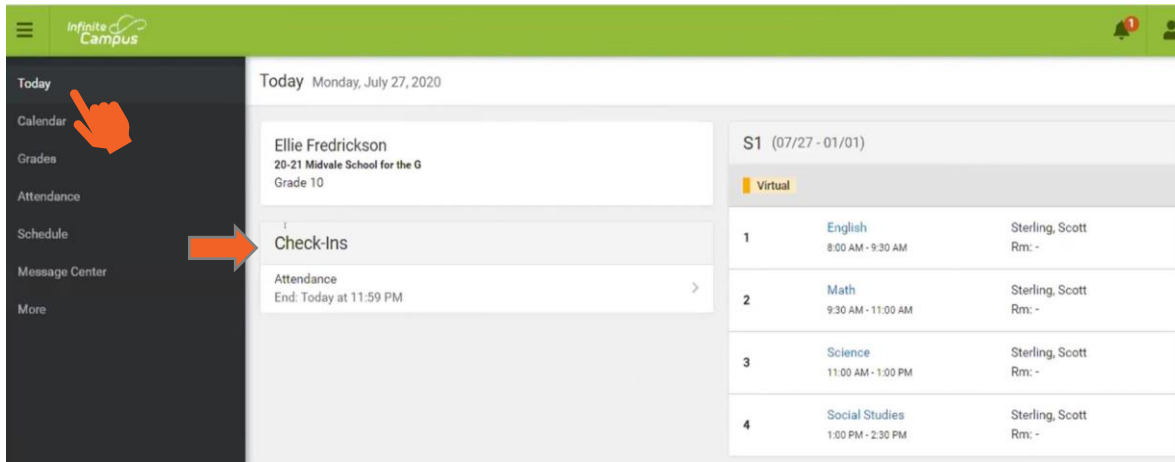

Virtual Attendance Check-In

Austin Online Academy uses Attendance Check-In system on Campus Student where you as a student will verify your attendance/participation for the day.

Click the **Today** screen to see your **Check-Ins**.

Attendance Check-Ins

You will be required to respond to an attendance Check-In on the Today screen to show that you're participating in online school. These Check-Ins will display for each online class you are scheduled in. **You must "Check-In" between 8:00 AM and 11:30 PM for each of your virtual sections each day.** To respond to a Check-In, click the Check-In on the Today screen and then click **Yes, I'm Here**.