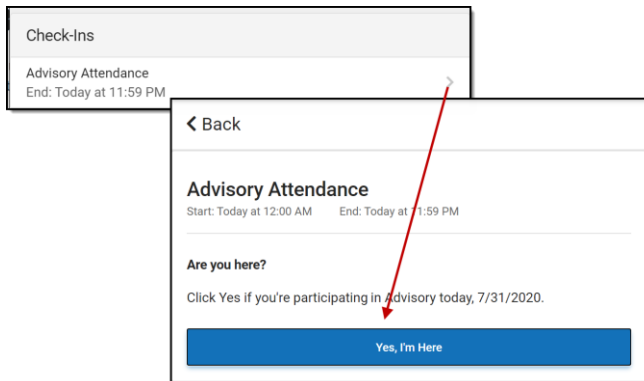

Virtual Attendance Check-In

Austin Online Academy uses Attendance Check-In system on Campus Student where you as a student will verify your attendance/participation for the day.

Click the **Today** screen to see your **Check-Ins**.

Attendance Check-Ins

You will be required to respond to an attendance Check-In on the Today screen to show that you're participating in online school. These Check-Ins will display for each online class you are scheduled in. **You must "Check-In" between 8:00 AM and 11:30 PM for each of your virtual sections each day.** To respond to a Check-In, click the Check-In on the Today screen and then click **Yes, I'm Here**.