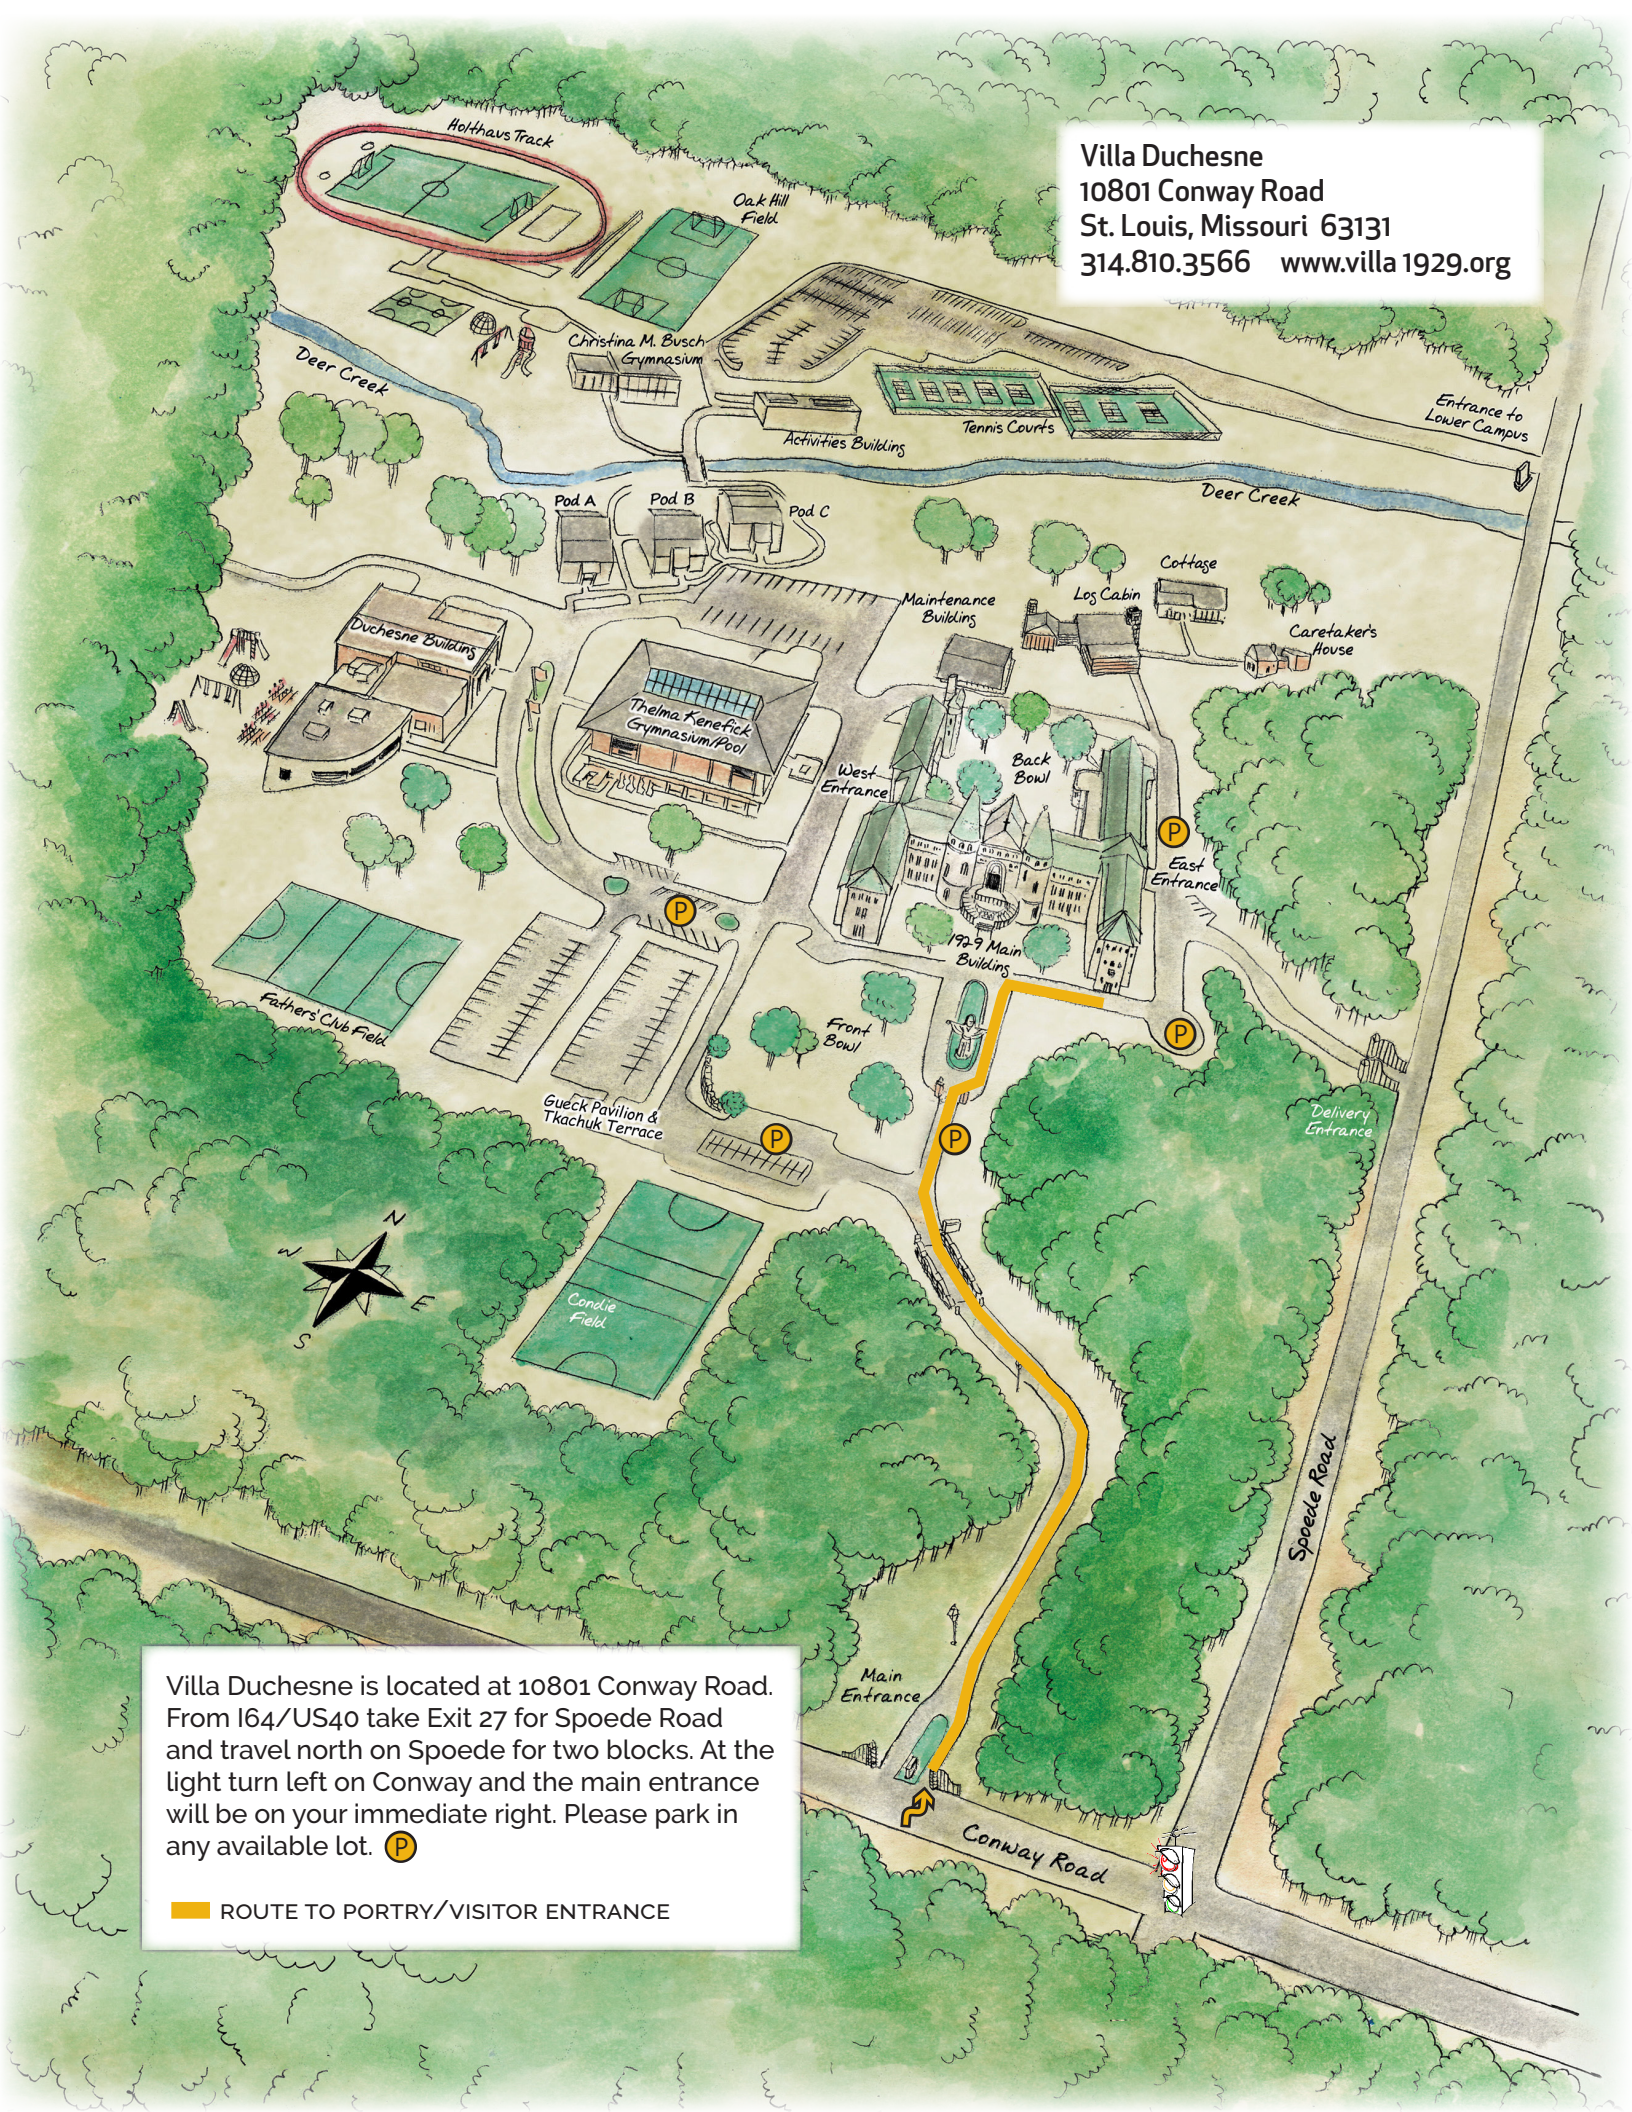

Villa Duchesne
 10801 Conway Road
 St. Louis, Missouri 63131
 314.810.3566 www.villa1929.org

Villa Duchesne is located at 10801 Conway Road. From I64/US40 take Exit 27 for Spoele Road and travel north on Spoele for two blocks. At the light turn left on Conway and the main entrance will be on your immediate right. Please park in any available lot. (P)

ROUTE TO PORTRY/VISITOR ENTRANCE