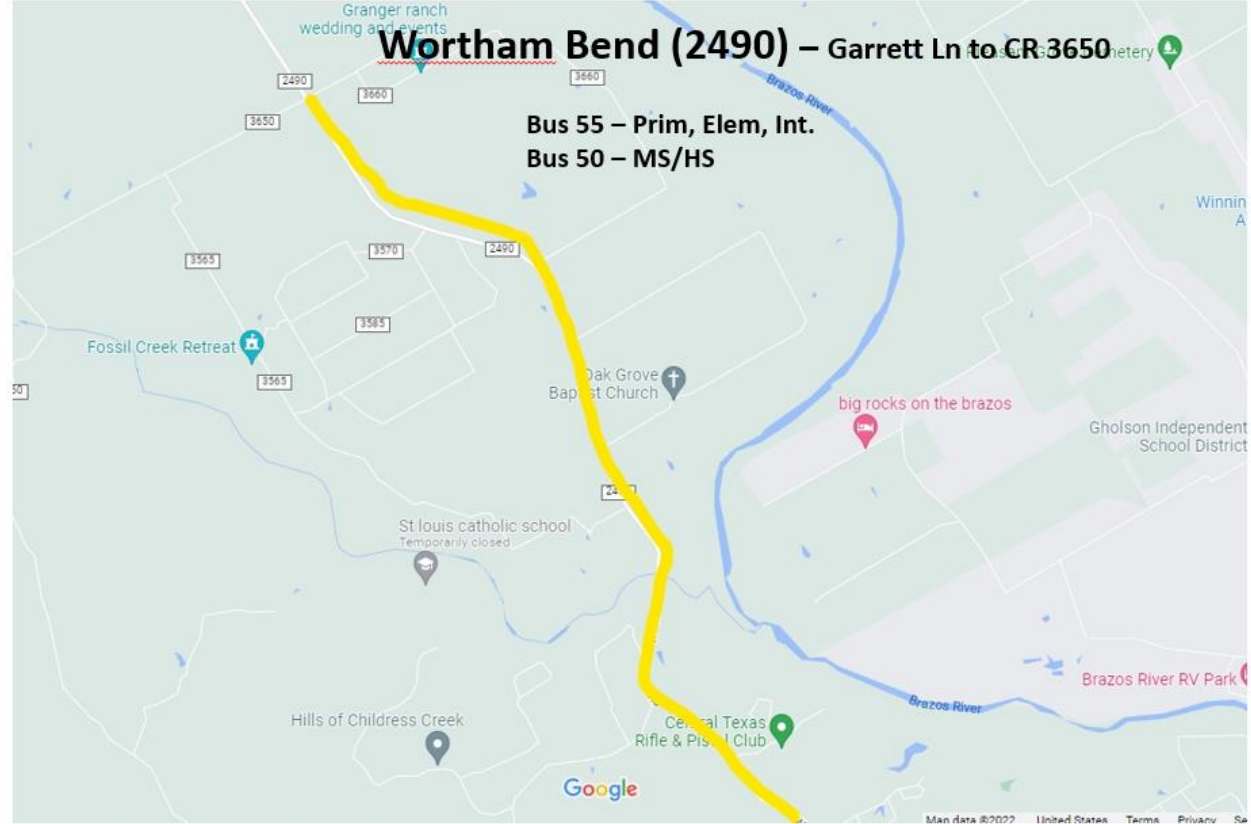

Wortham Bend (2490) – CS Highway (1637) to Ziegler Ln.

**Bus 56 – Prim, Elem, Int.
Bus 63 – MS/HS**

Wortham Bend (2490) – Garrett Ln to CR 3650

**Bus 55 – Prim, Elem, Int.
Bus 50 – MS/HS**