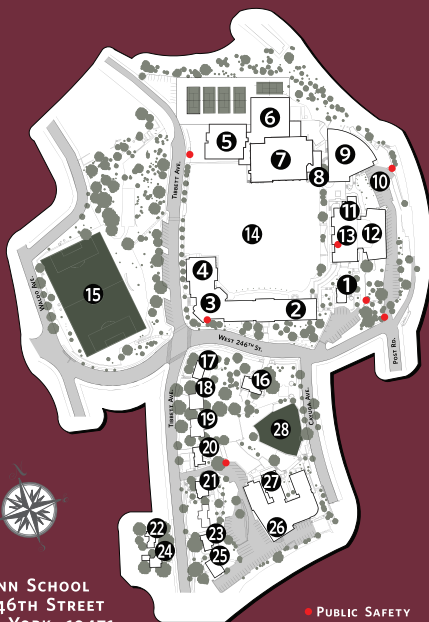

# CAMPUS DIRECTORY

• PUBLIC SAFETY

HORACE MANN SCHOOL  
231 WEST 246TH STREET  
BRONX, NEW YORK 10471  
MAIN NUMBER (718)432-4000

1. SPENCE COTTAGE - HEAD OF SCHOOL  
ADMISSIONS OFFICE, GRADES 6-12
2. TILLINGHAST HALL
3. MULLADY HALL  
MAIN ENTRANCE - VISITOR CHECK-IN
4. ALFRED GROSS THEATRE
5. LUTNICK HALL
6. JEFFREY H. LORIA FAMILY AQUATIC CENTER
7. PRETTYMAN HALL
8. FRIEDMAN HALL
9. FISHER HALL
10. OFFICE OF FACILITIES MANAGEMENT
11. OFFICES
12. ROSE HALL - MIDDLE DIVISION
13. PFORZHEIMER HALL - MIDDLE DIVISION
14. ALUMNI FIELD
15. FOUR ACRES FIELD
16. HEAD OF SCHOOL HOUSE
17. VAN SANT COTTAGE  
BUSINESS OFFICE, OFFICE OF PUBLIC SAFETY
18. 4456 TIBBETT AVENUE
19. 4448 TIBBETT AVENUE
20. KINDERGARTEN COTTAGE I
21. KINDERGARTEN COTTAGE II  
ADMISSIONS OFFICE, GRADES N-5
22. 4411 TIBBETT AVENUE
23. 4414 TIBBETT AVENUE
24. ALUMNI HOUSE & OFFICE OF DEVELOPMENT
25. COLLEGE COUNSELING HOUSE
26. LOWER DIVISION, HAZEN GYMNASIUM
27. LOWER DIVISION COMPLEX
28. GRASSHOPPER FIELD