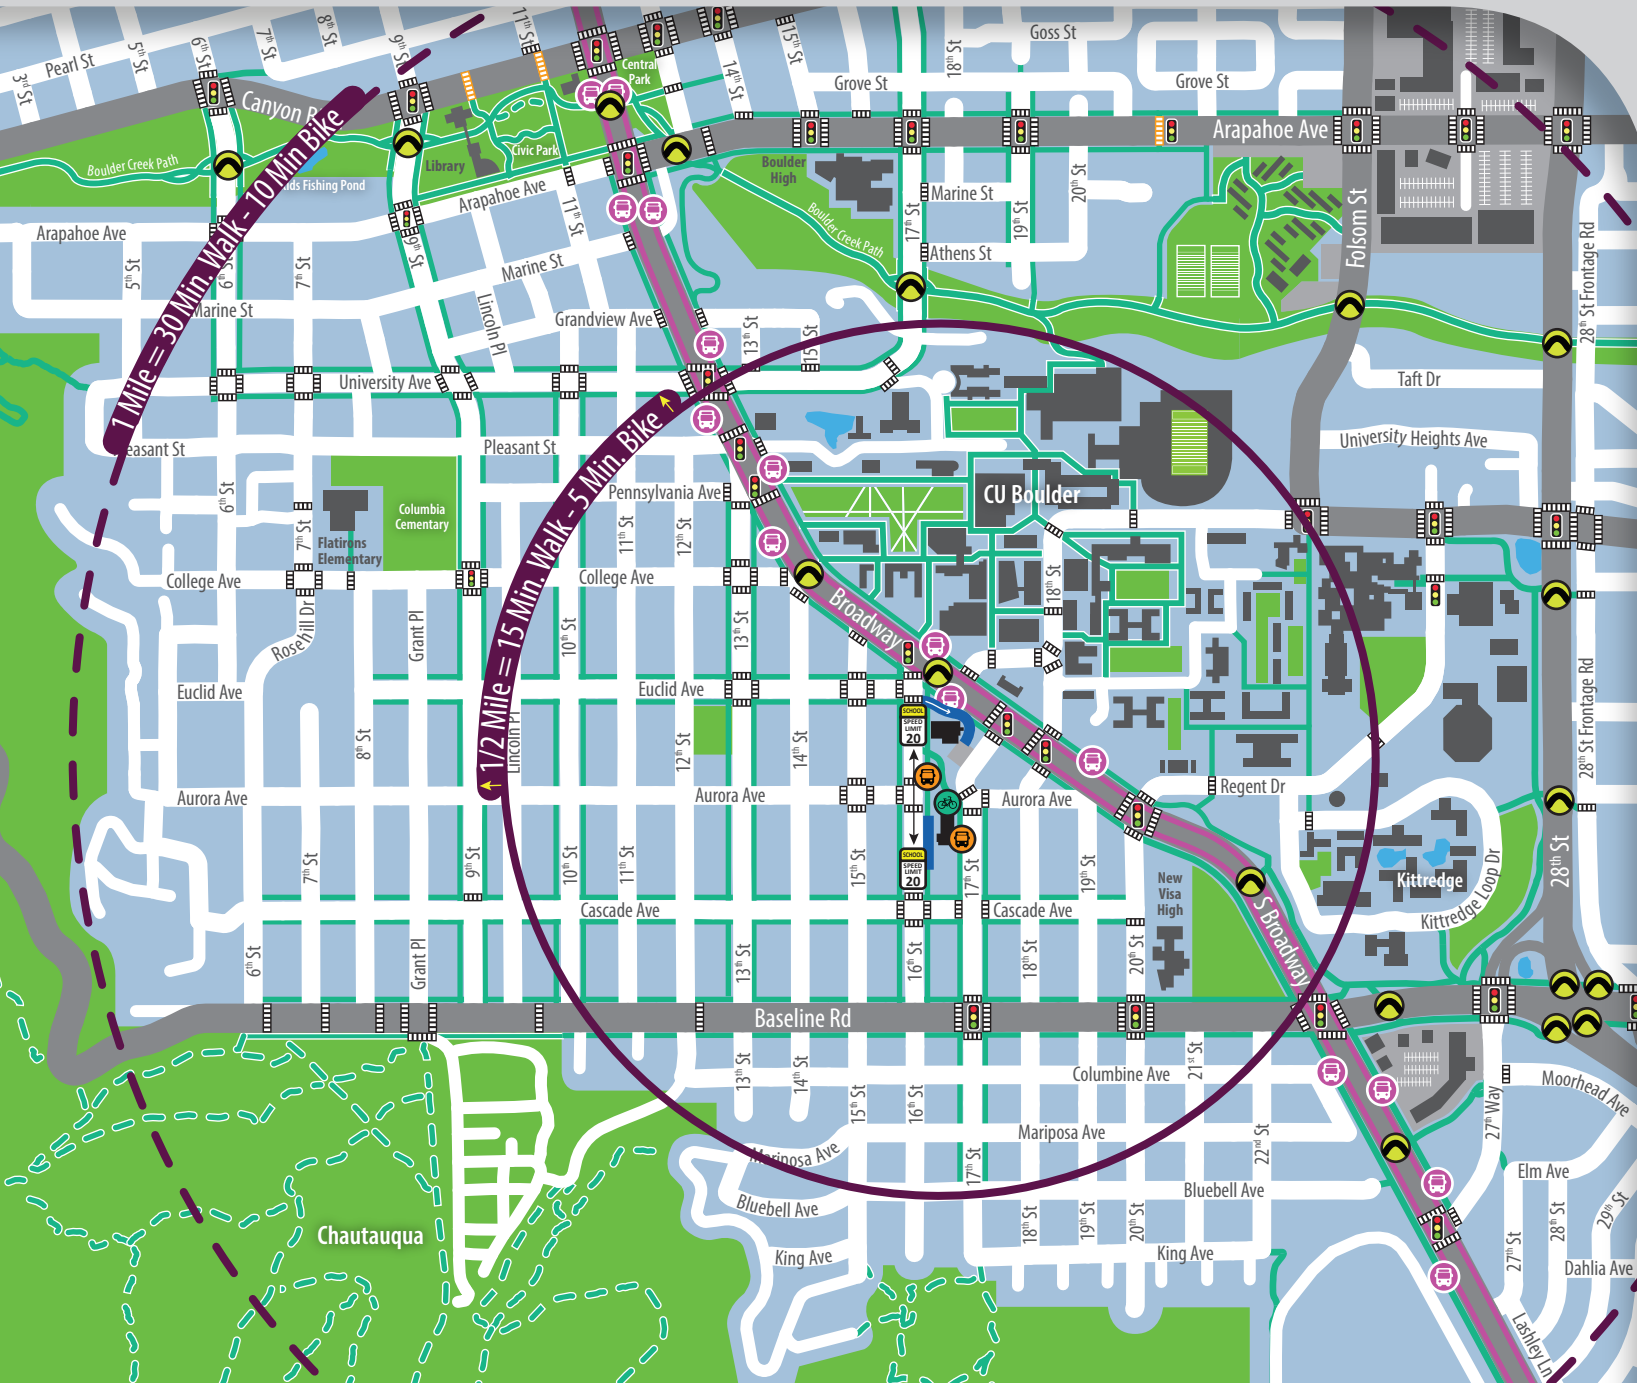

University Hill Elementary Travel Map

The 3 Block Challenge

Legend

- High Traffic Congestion & No U-Turns (Avoid)
- Park & Walk (Aim for)
- Hug n' Go
- Walk & Bike Path (Paved)
- Walk & Bike Path (Dirt)
- RTD Bus Route
- RTD Bus Stop
- Crosswalks
- Enhanced Crosswalk
- Traffic Light
- Underpass / Overpass
- Bike Parking
- School Bus Drop Off
- School Slow Zone (20mph)
- University Hill Elementary

Questions about student transportation?
Email: saferroutes@BVSD.org | Phone: 720-561-5120