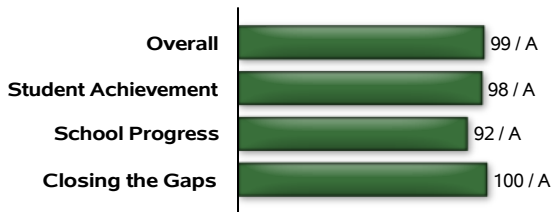

State accountability ratings are based on three domains: Student Achievement, School Progress, and Closing the Gaps. The graph below provides summary results for WESTLAKE ACADEMY. Scores are scaled from 0 to 100 to align with letter grades.