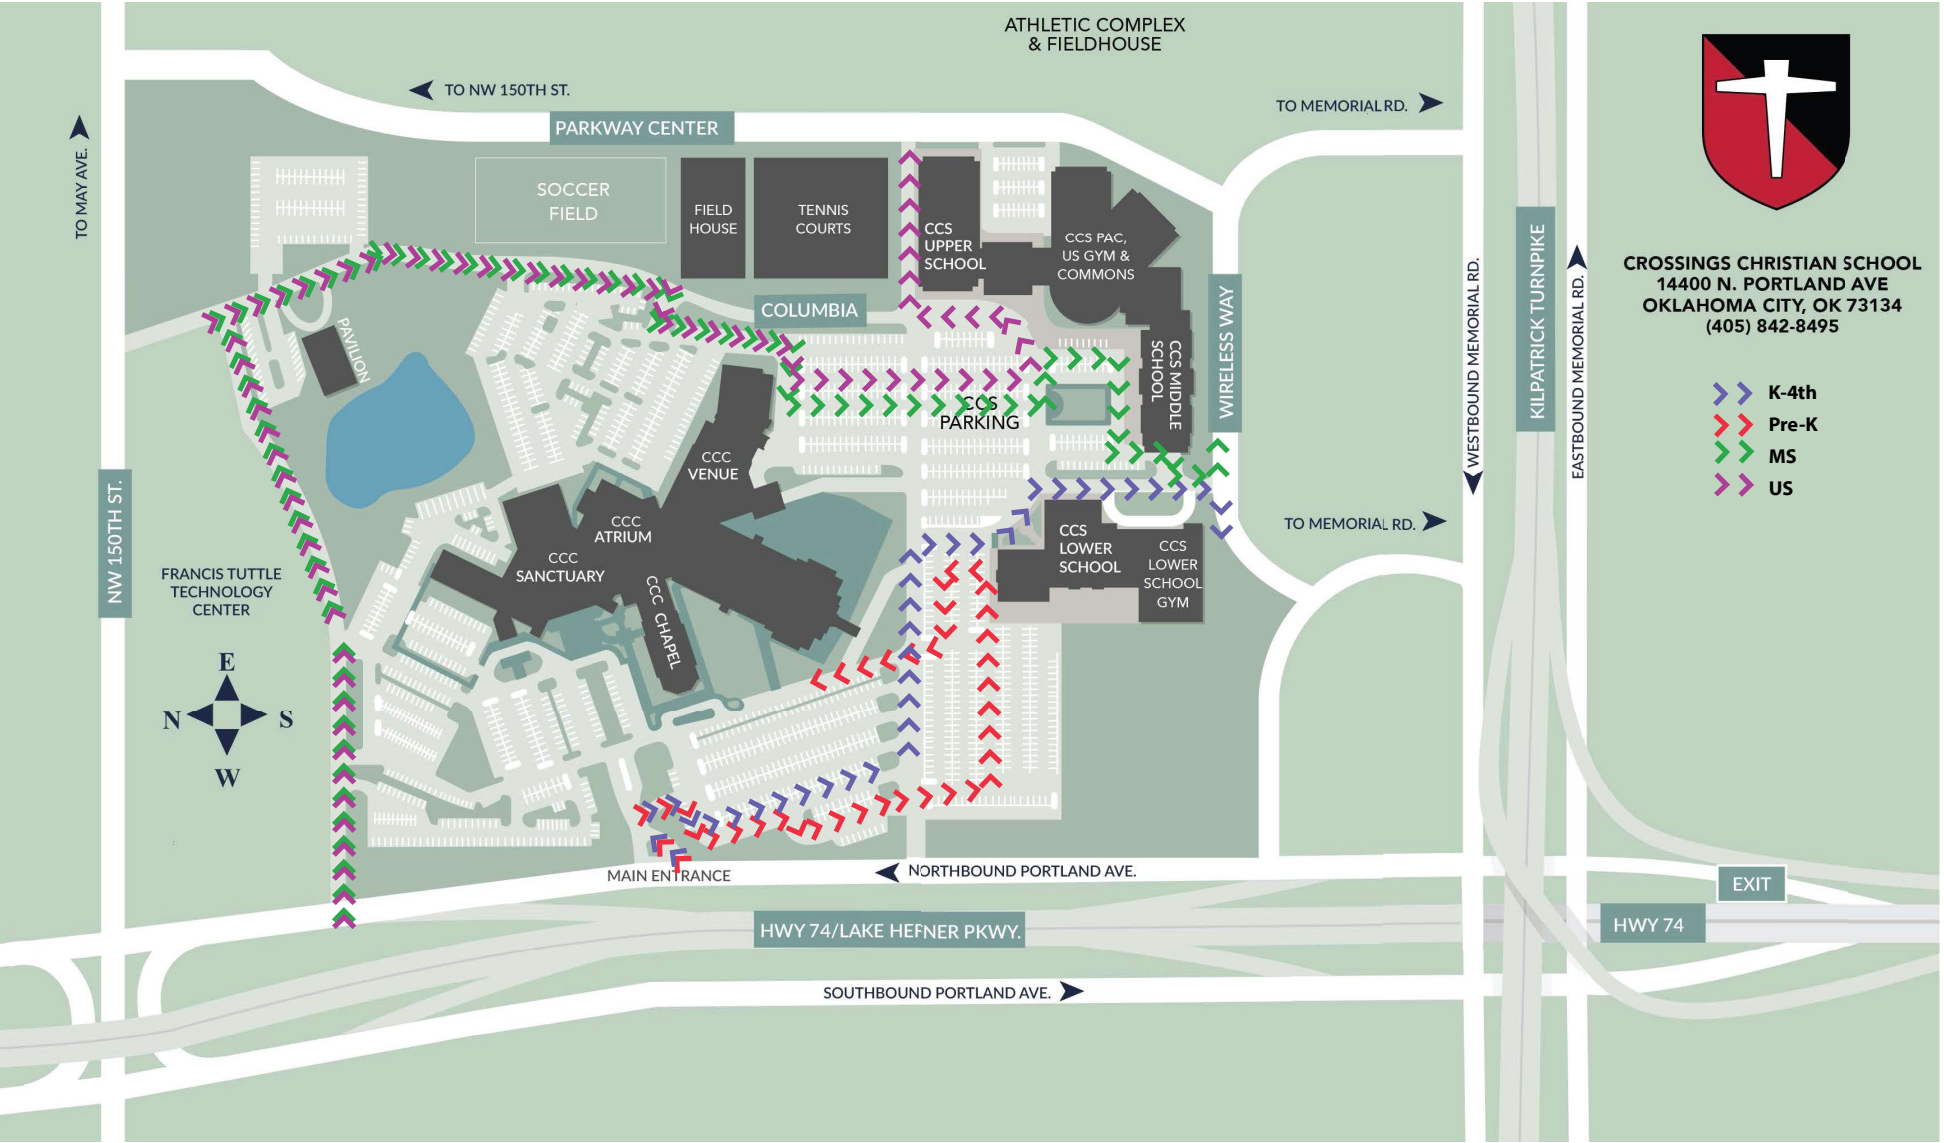

ALL SCHOOLS DROP-OFF

CROSSINGS CHRISTIAN SCHOOL
 14400 N. PORTLAND AVE
 OKLAHOMA CITY, OK 73134
 (405) 842-8495

- K-4th
- Pre-K
- MS
- US