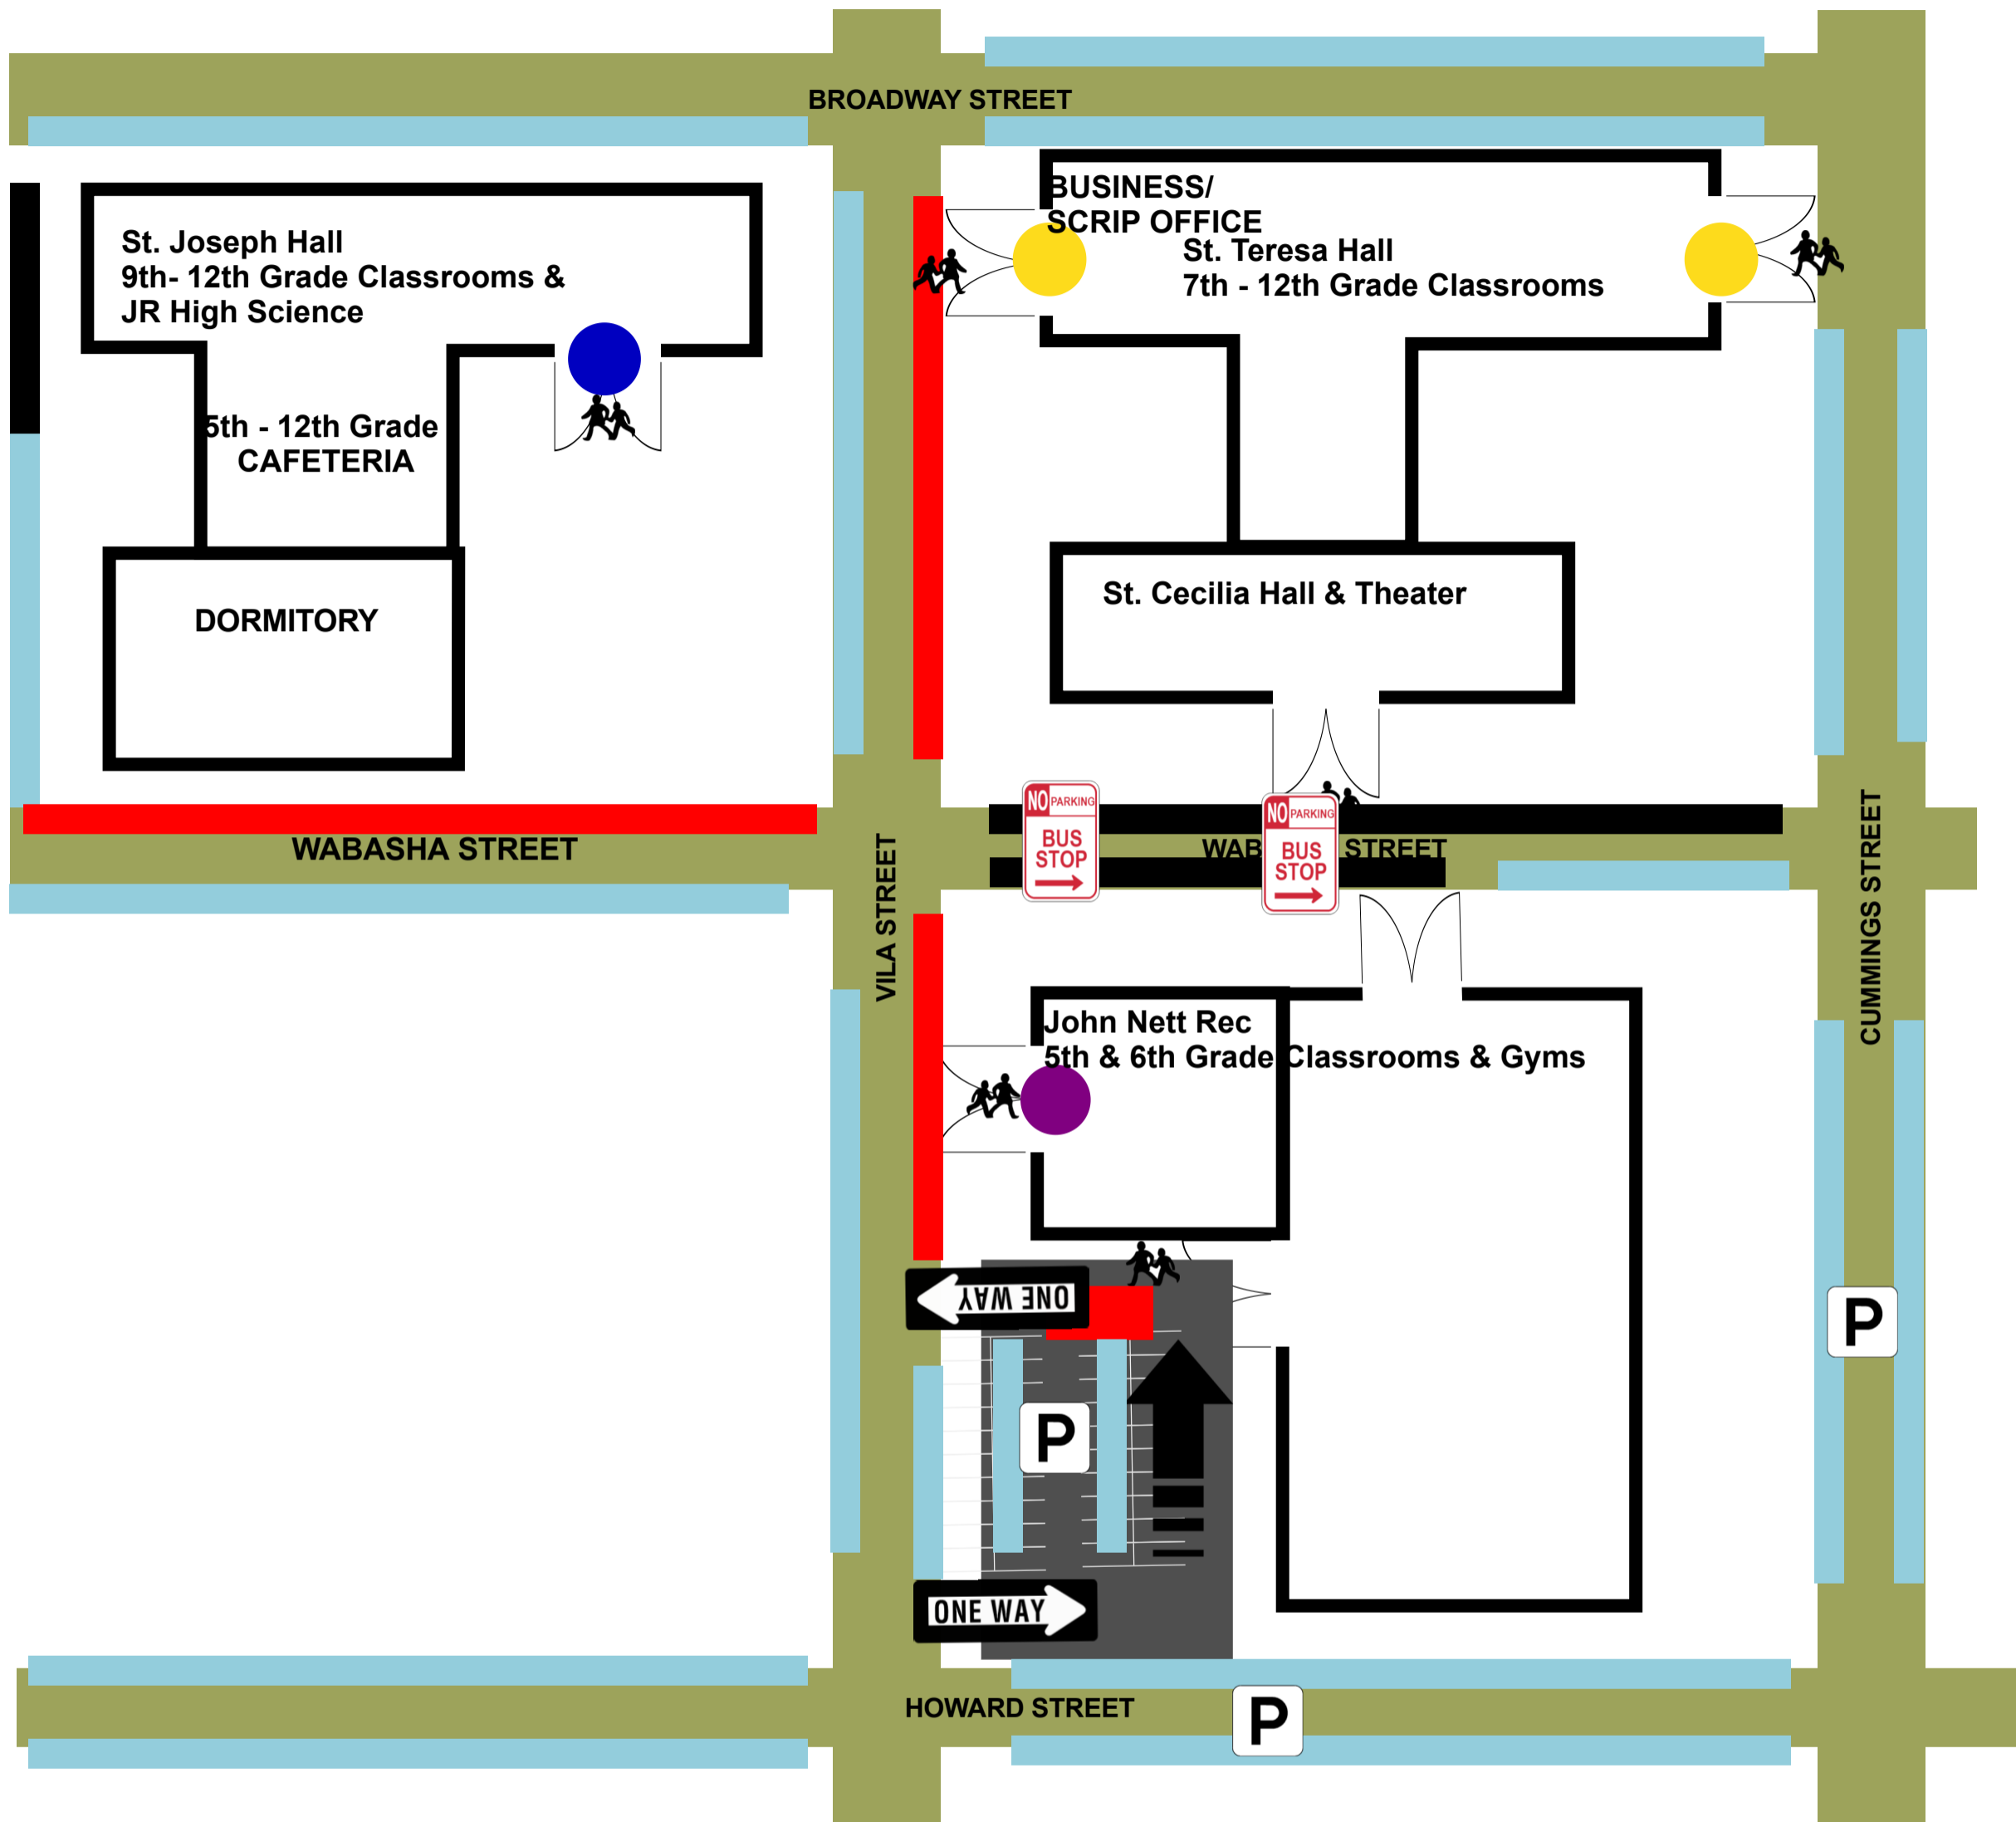

2022-23 ST. TERESA CAMPUS STUDENT ENTRY/PARKING MAP

-  Faculty/Staff/Student/WATA Preferred Areas for Parking
-  Student Pick up and Drop Off Only
-  No parking
-  5th & 6th Grade Entry and Exit
Open from 7-8 am
-  JH & HS Entry and Exit
Open from 7 -8 am
-  HS Entry and Exit
Open from 7 - 8:45 am