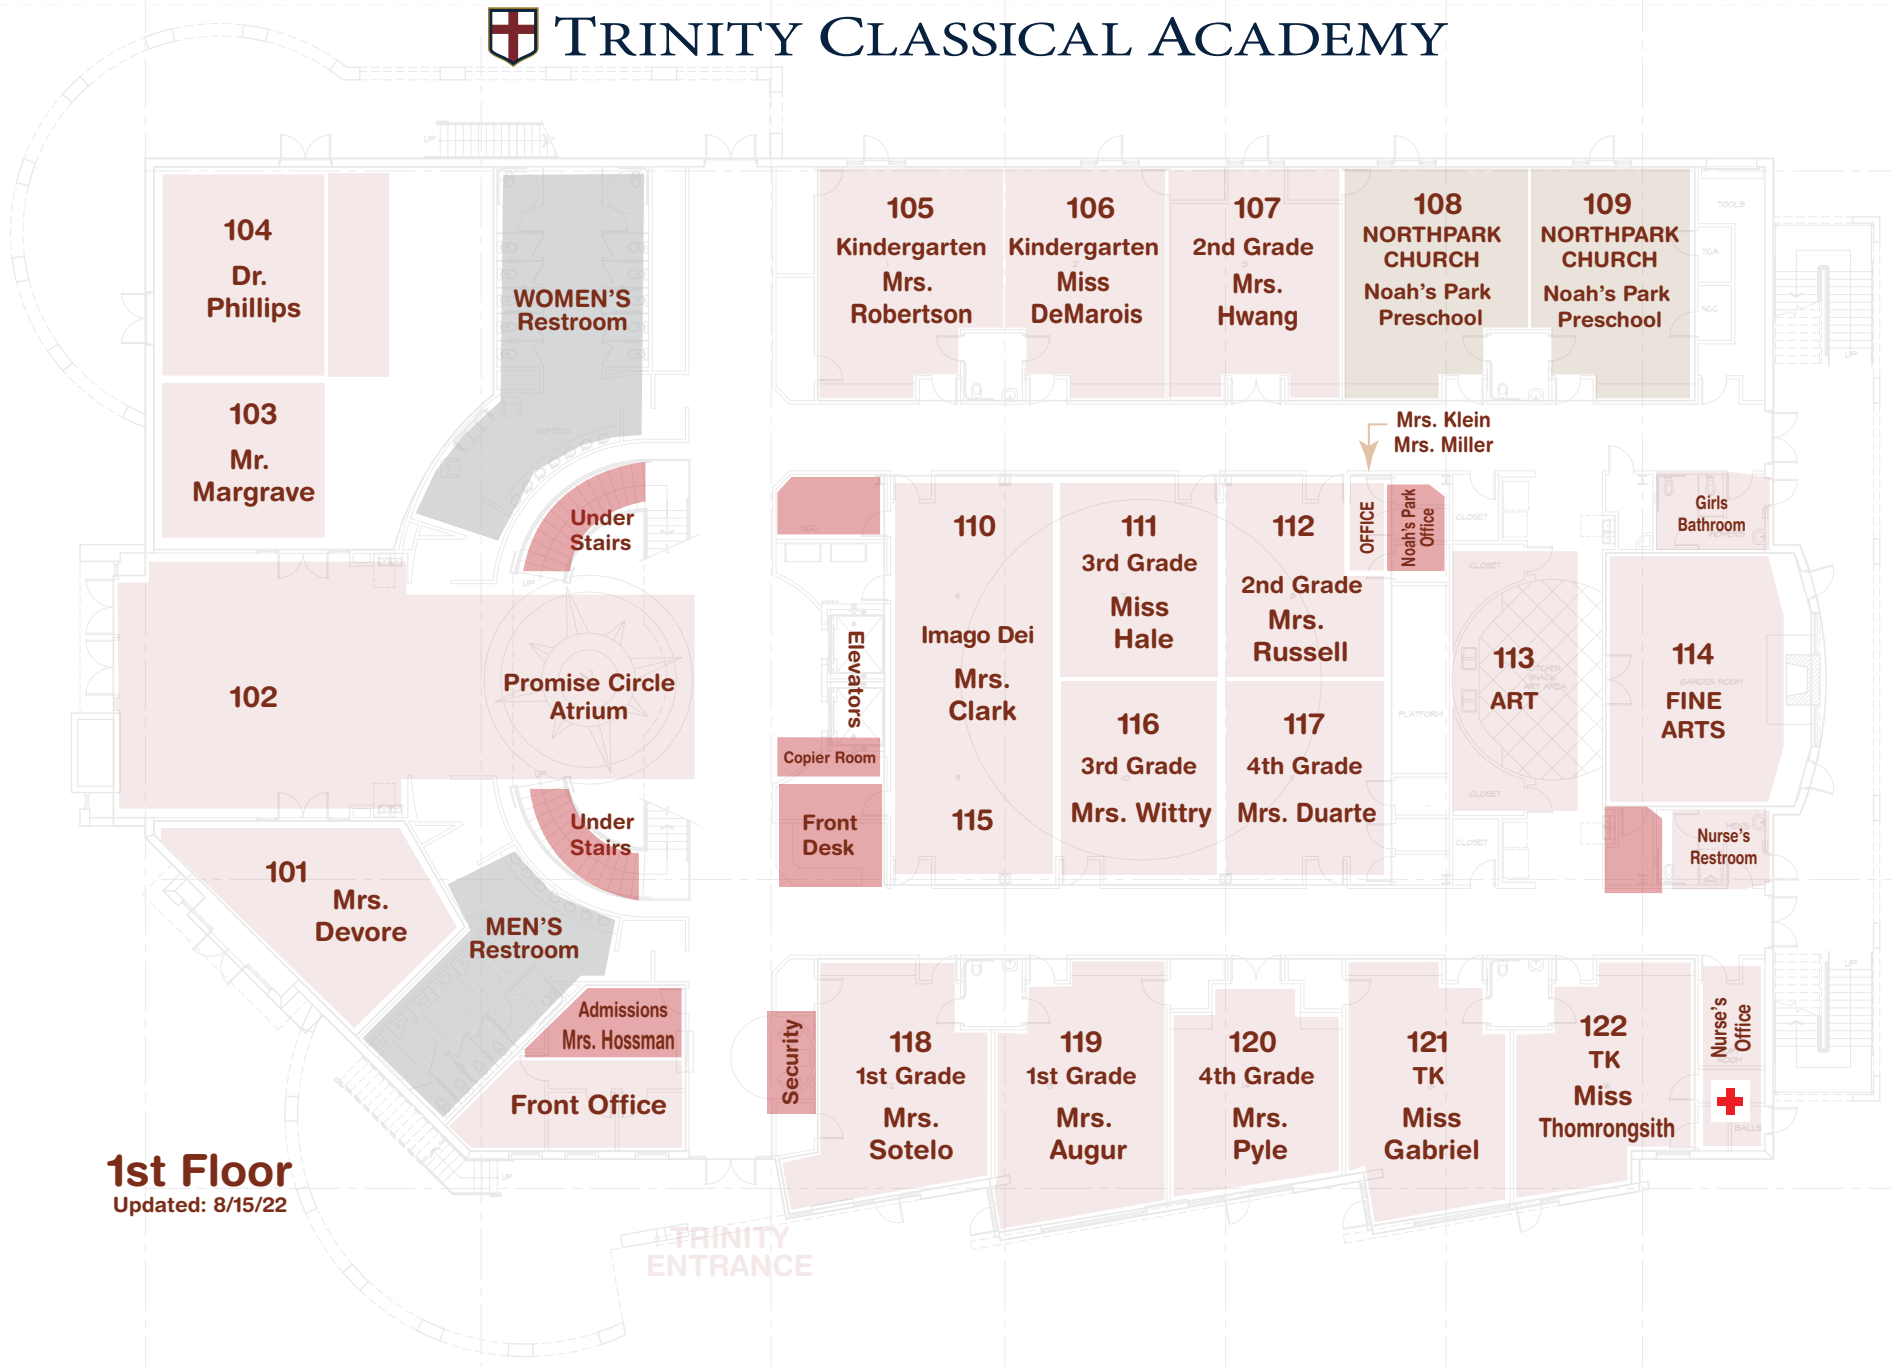

TRINITY CLASSICAL ACADEMY

1st Floor
Updated: 8/15/22

104
Dr. Phillips

103
Mr. Margrave

102

101
Mrs. Devore

WOMEN'S Restroom

Under Stairs

Promise Circle Atrium

Under Stairs

MEN'S Restroom

Admissions
Mrs. Hossman

Front Office

105
Kindergarten
Mrs. Robertson

106
Kindergarten
Miss DeMarois

107
2nd Grade
Mrs. Hwang

TRINITY ENTRANCE