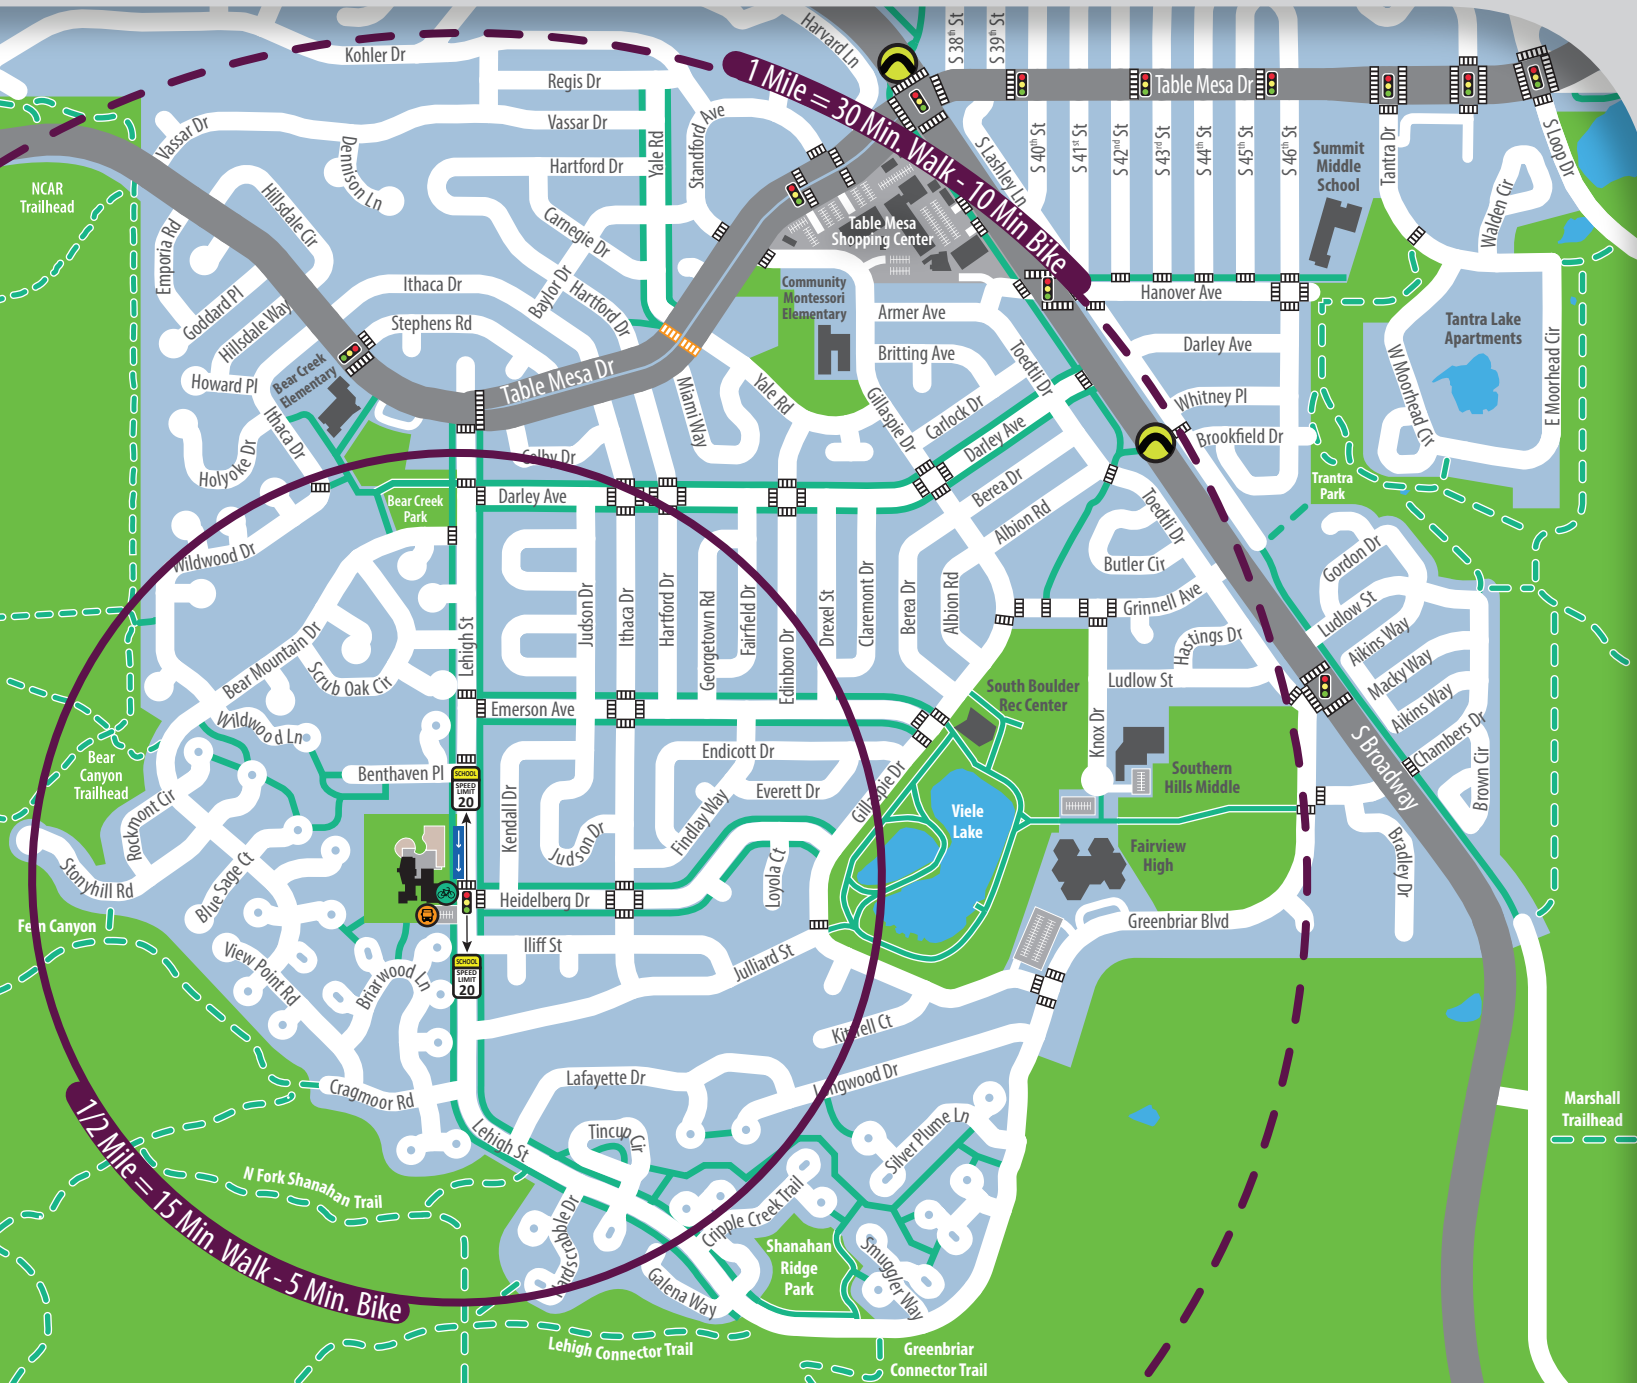

Mesa Elementary Travel Map

The 3 Block Challenge

Legend

-  High Traffic Congestion & No U-Turns (Avoid)
-  Park & Walk (Aim for)
-  Walk & Bike Path (Paved)
-  Walk & Bike Path (Dirt)
-  Crosswalks
-  Enhanced Crosswalk
-  Hug n' Go
-  Traffic Light
-  Underpass / Overpass
-  Bike Parking
-  School Bus Drop Off
-  School Slow Zone (20mph)
-  Mesa Elementary

Questions about student transportation?

Email: saferroutes@BVSD.org | Phone: 720-561-5120