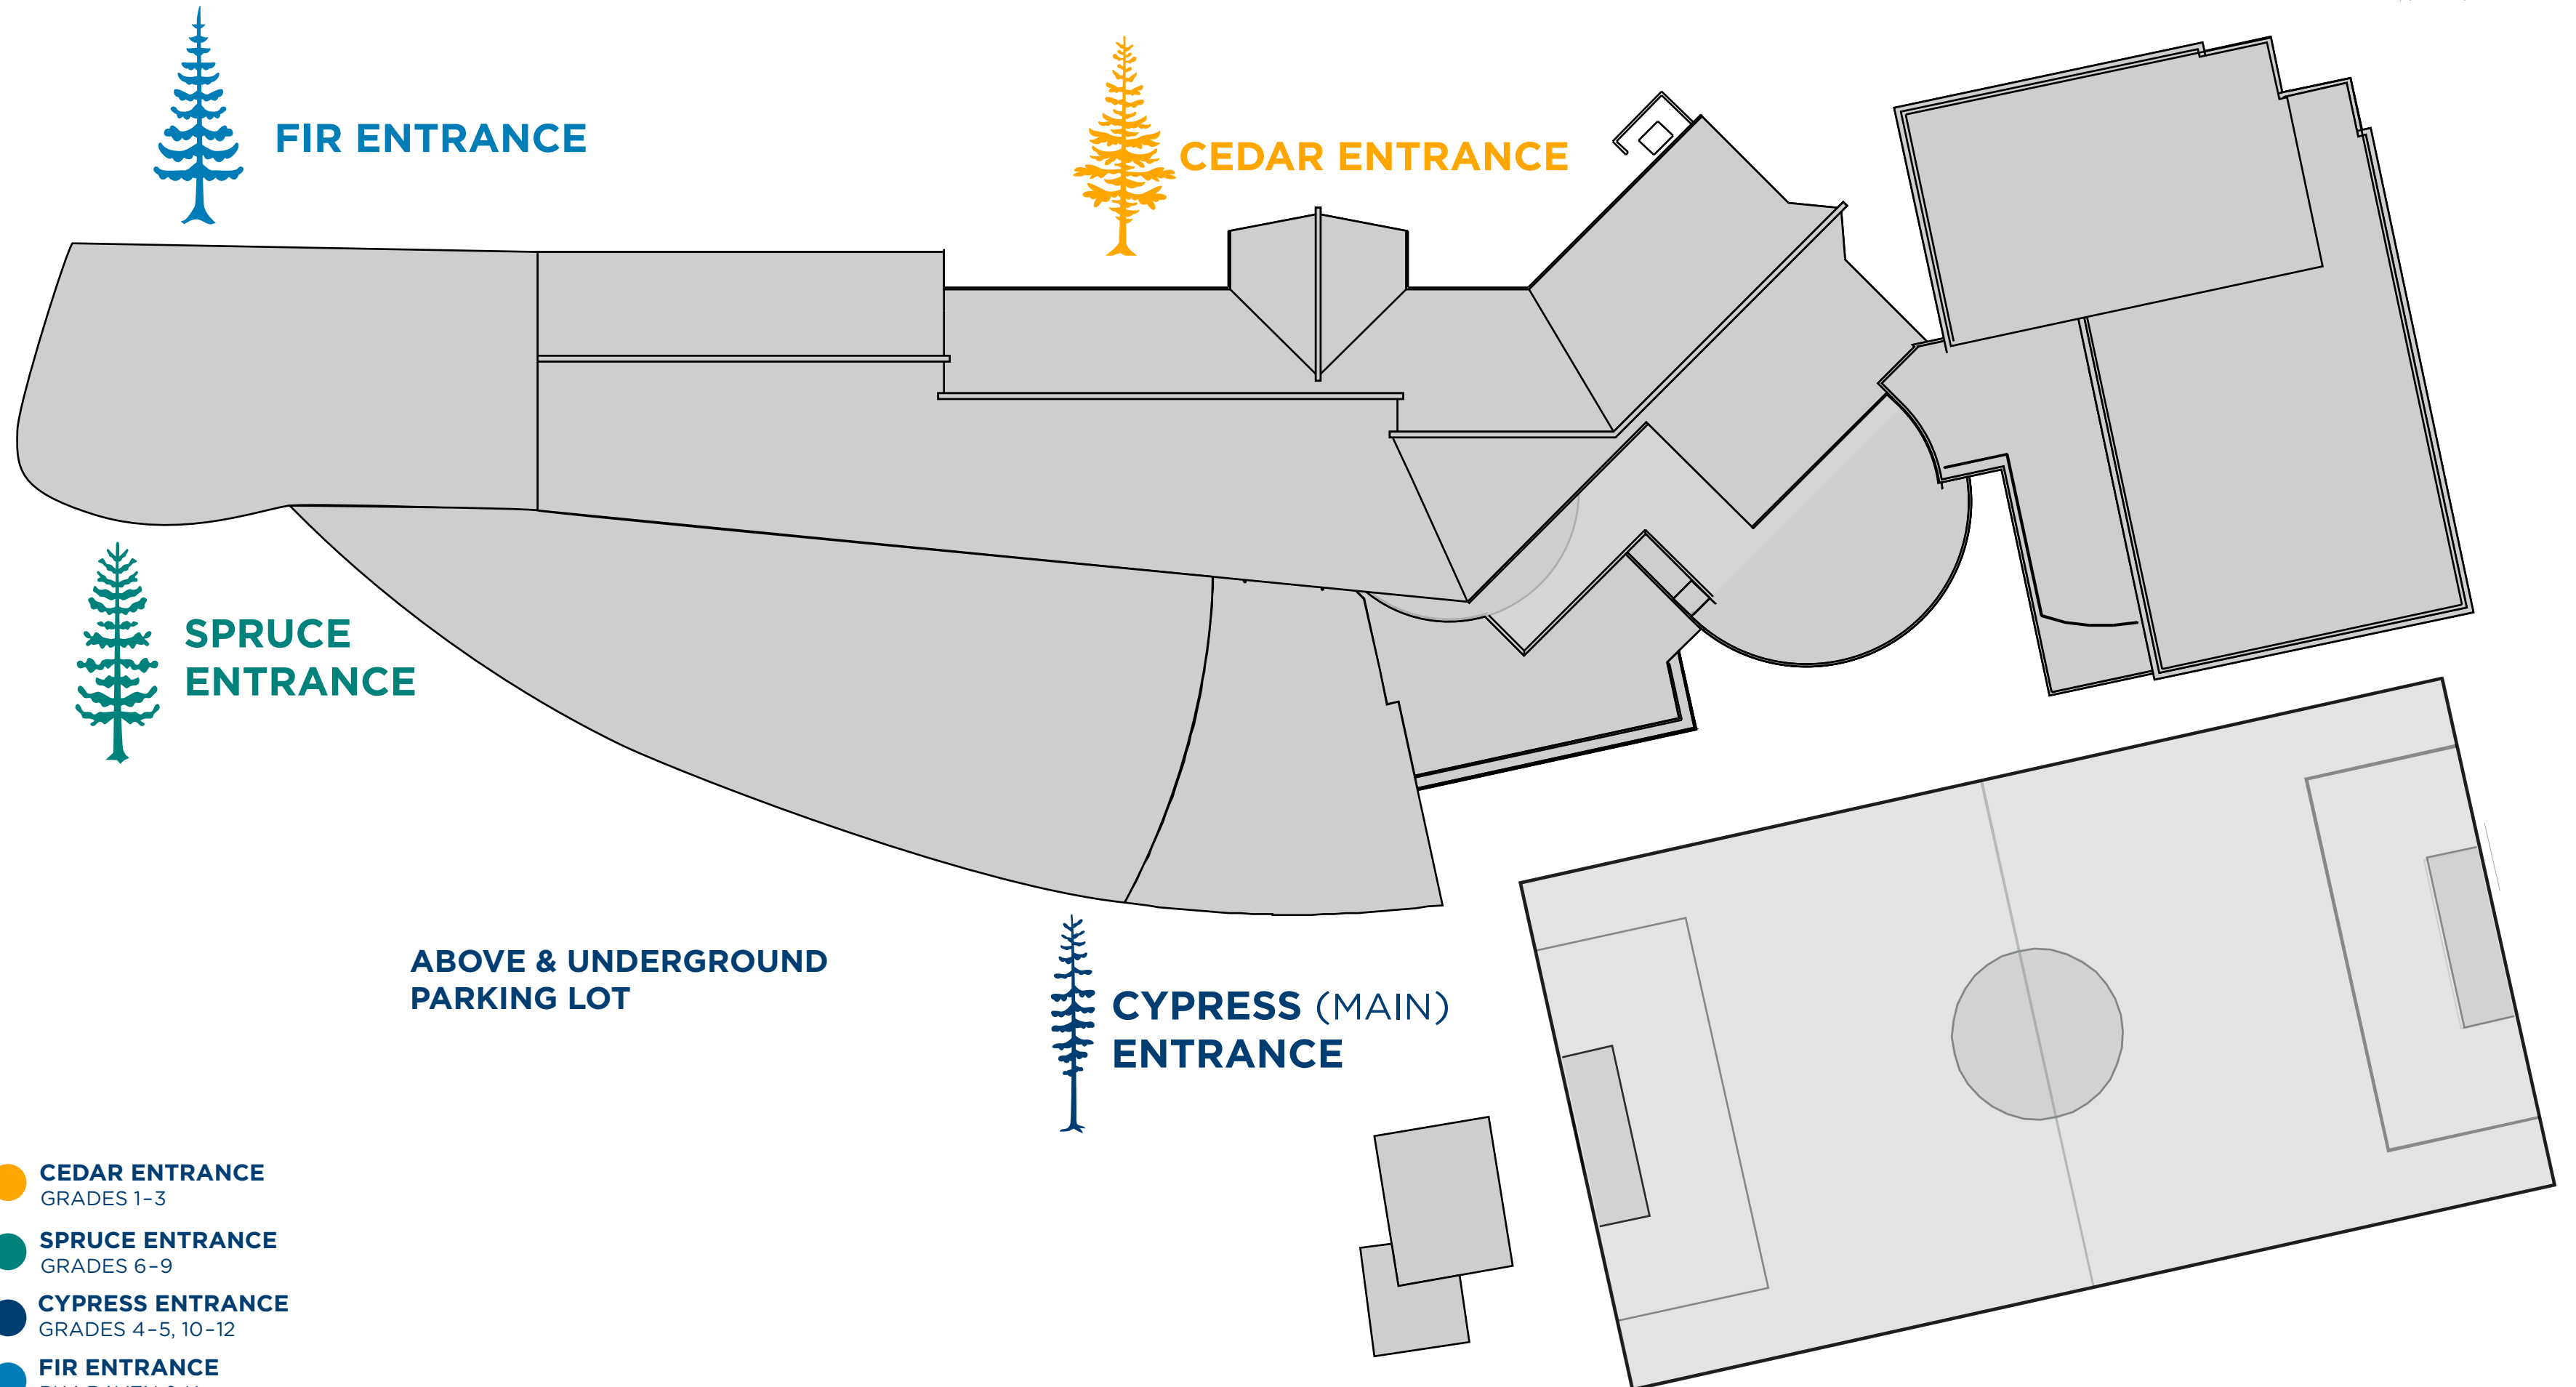

MULGRAVE ENTRANCE MAP

-  **CEDAR ENTRANCE**
GRADES 1-3
-  **SPRUCE ENTRANCE**
GRADES 6-9
-  **CYPRESS ENTRANCE**
GRADES 4-5, 10-12
-  **FIR ENTRANCE**
PK4 RAVEN & K