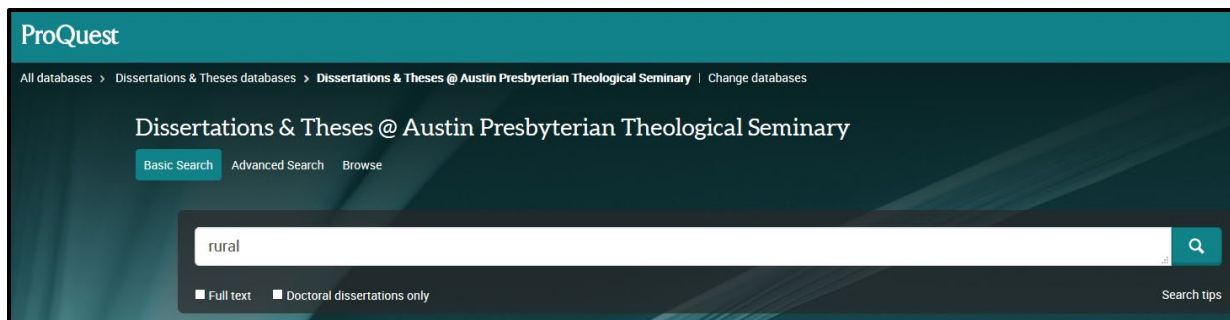

When you find a project of interest, you can view an abstract, preview, or the full text online. You also have the option of purchasing a print copy.