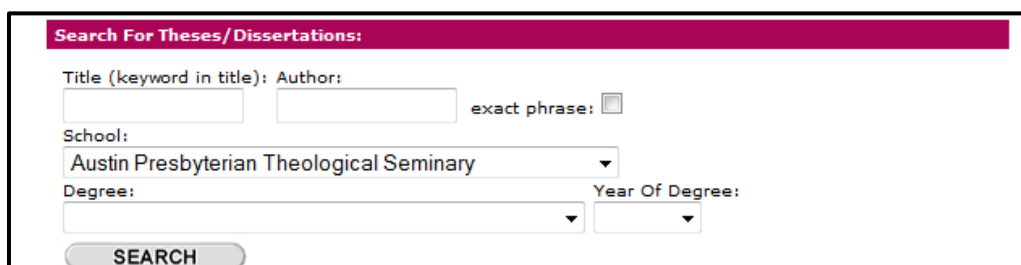

You will only be able to access abstract information about the projects through TREN, but you are also given the option of purchasing a paper or electronic copy of the project.

Print copies of projects

Print copies of DMin Projects are generally submitted to the library and can be found on the 2nd floor. Projects are cataloged in SophiSearch and can be searched [using this link](#) (also found under the Databases for Dissertations tab on the Research Tools page as discussed above). Additional search terms can be added to refine your results.

If you have questions, please contact us at library@austinseminary.edu.