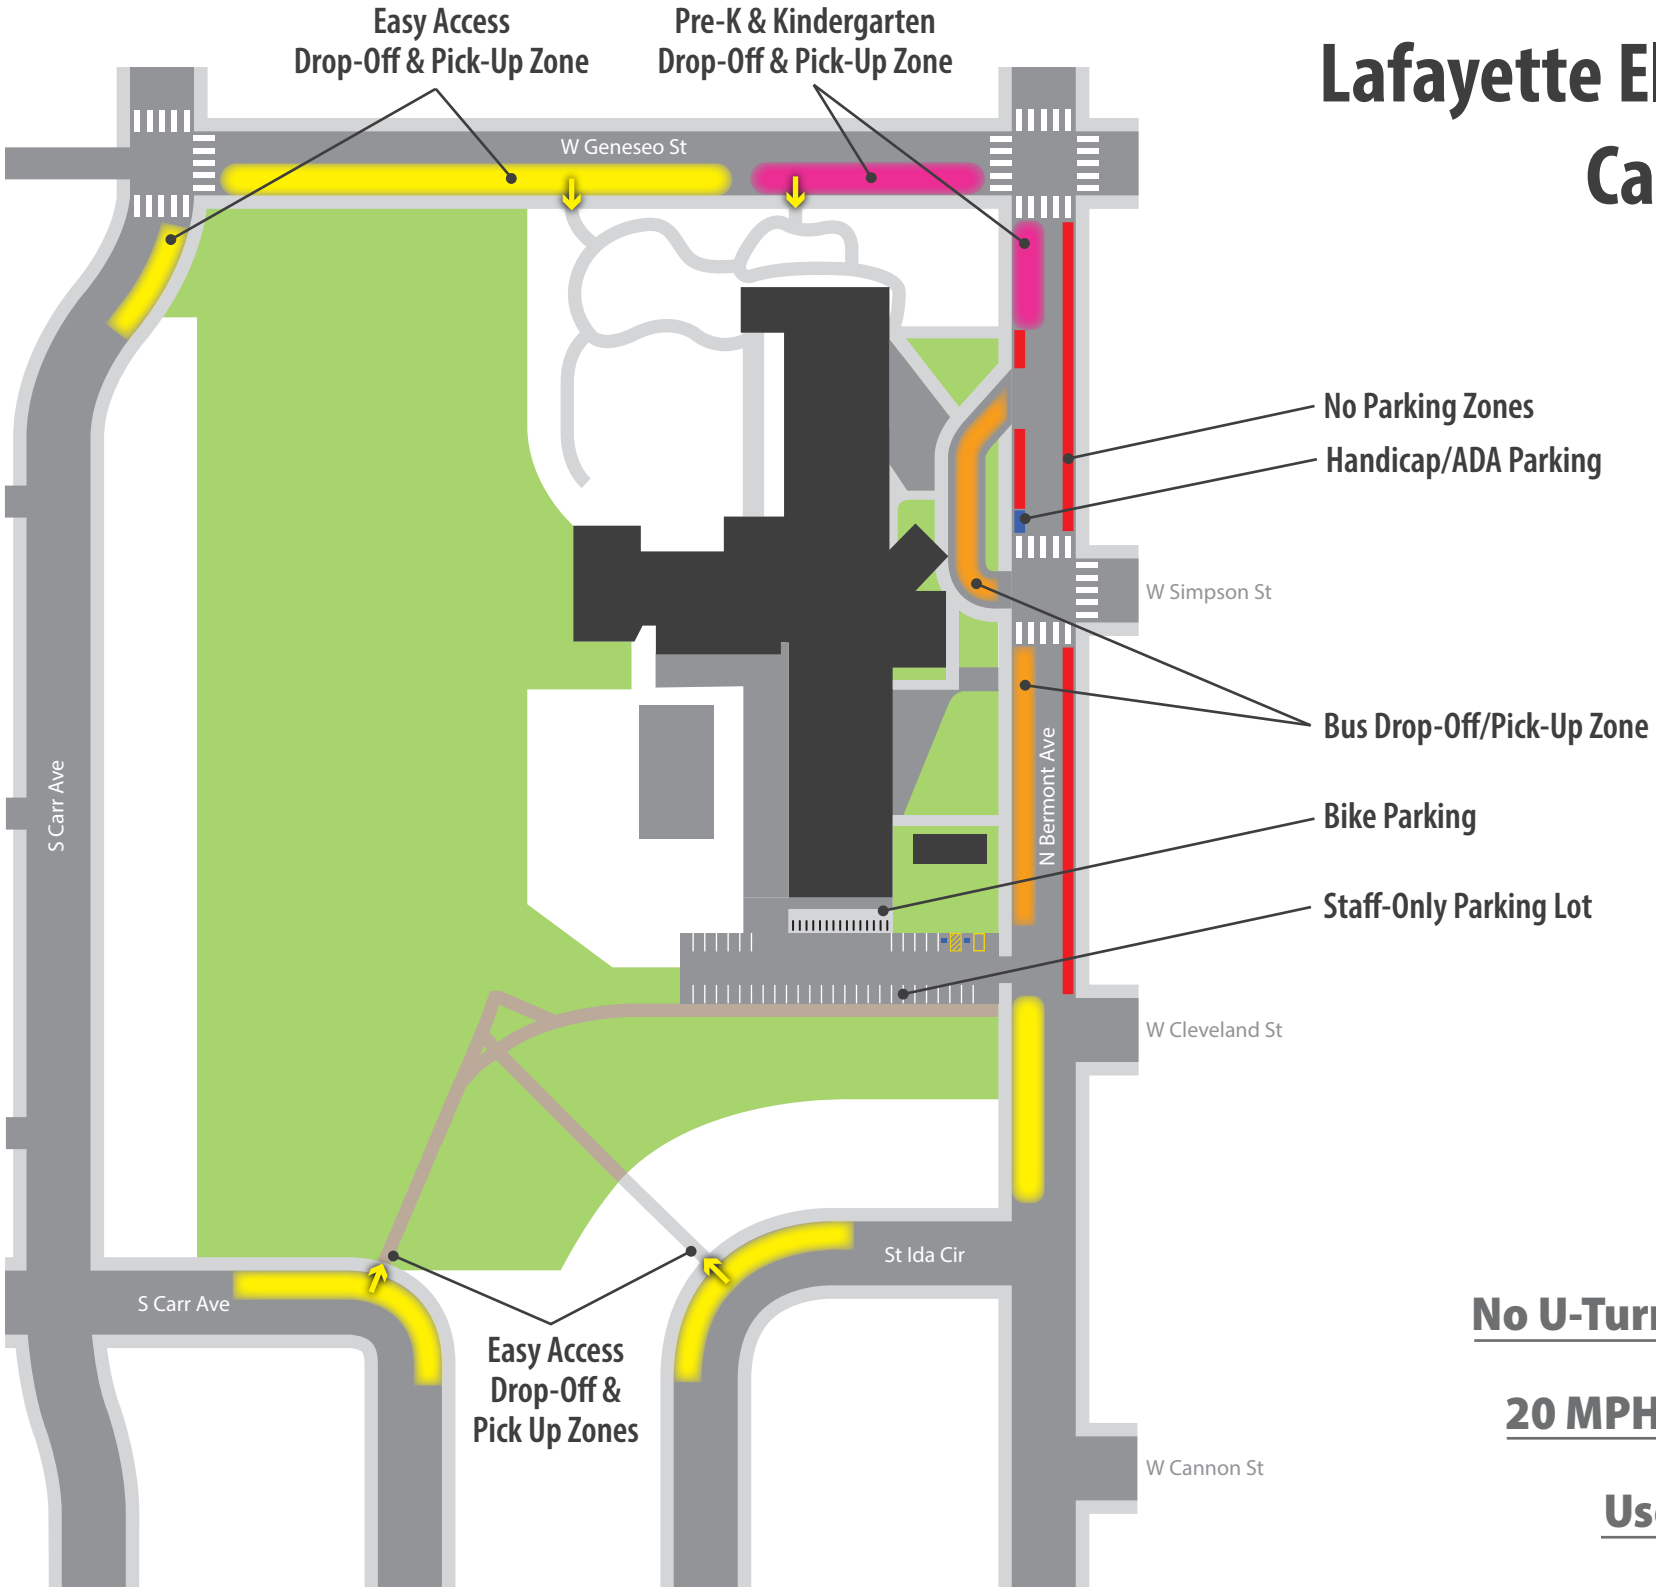

Lafayette Elementary Travel Map

Legend

- High Traffic Congestion & No U-Turns (Avoid)
- Park & Walk (Aim for)
- Walk & Bike Path (Paved)
- Walk & Bike Path (Dirt)
- Crosswalks
- Enhanced Crosswalk
- Traffic Light
- Underpass / Overpass
- Bike Parking
- School Bus Drop Off
- School Slow Zone (20mph)
- Lafayette Elementary

Questions about student transportation?

Email: saferoutes@BVSD.org | Phone: 720-561-5120

Lafayette Elementary Campus Map

No U-Turns Anywhere

20 MPH Speed Limit

Use Crosswalks