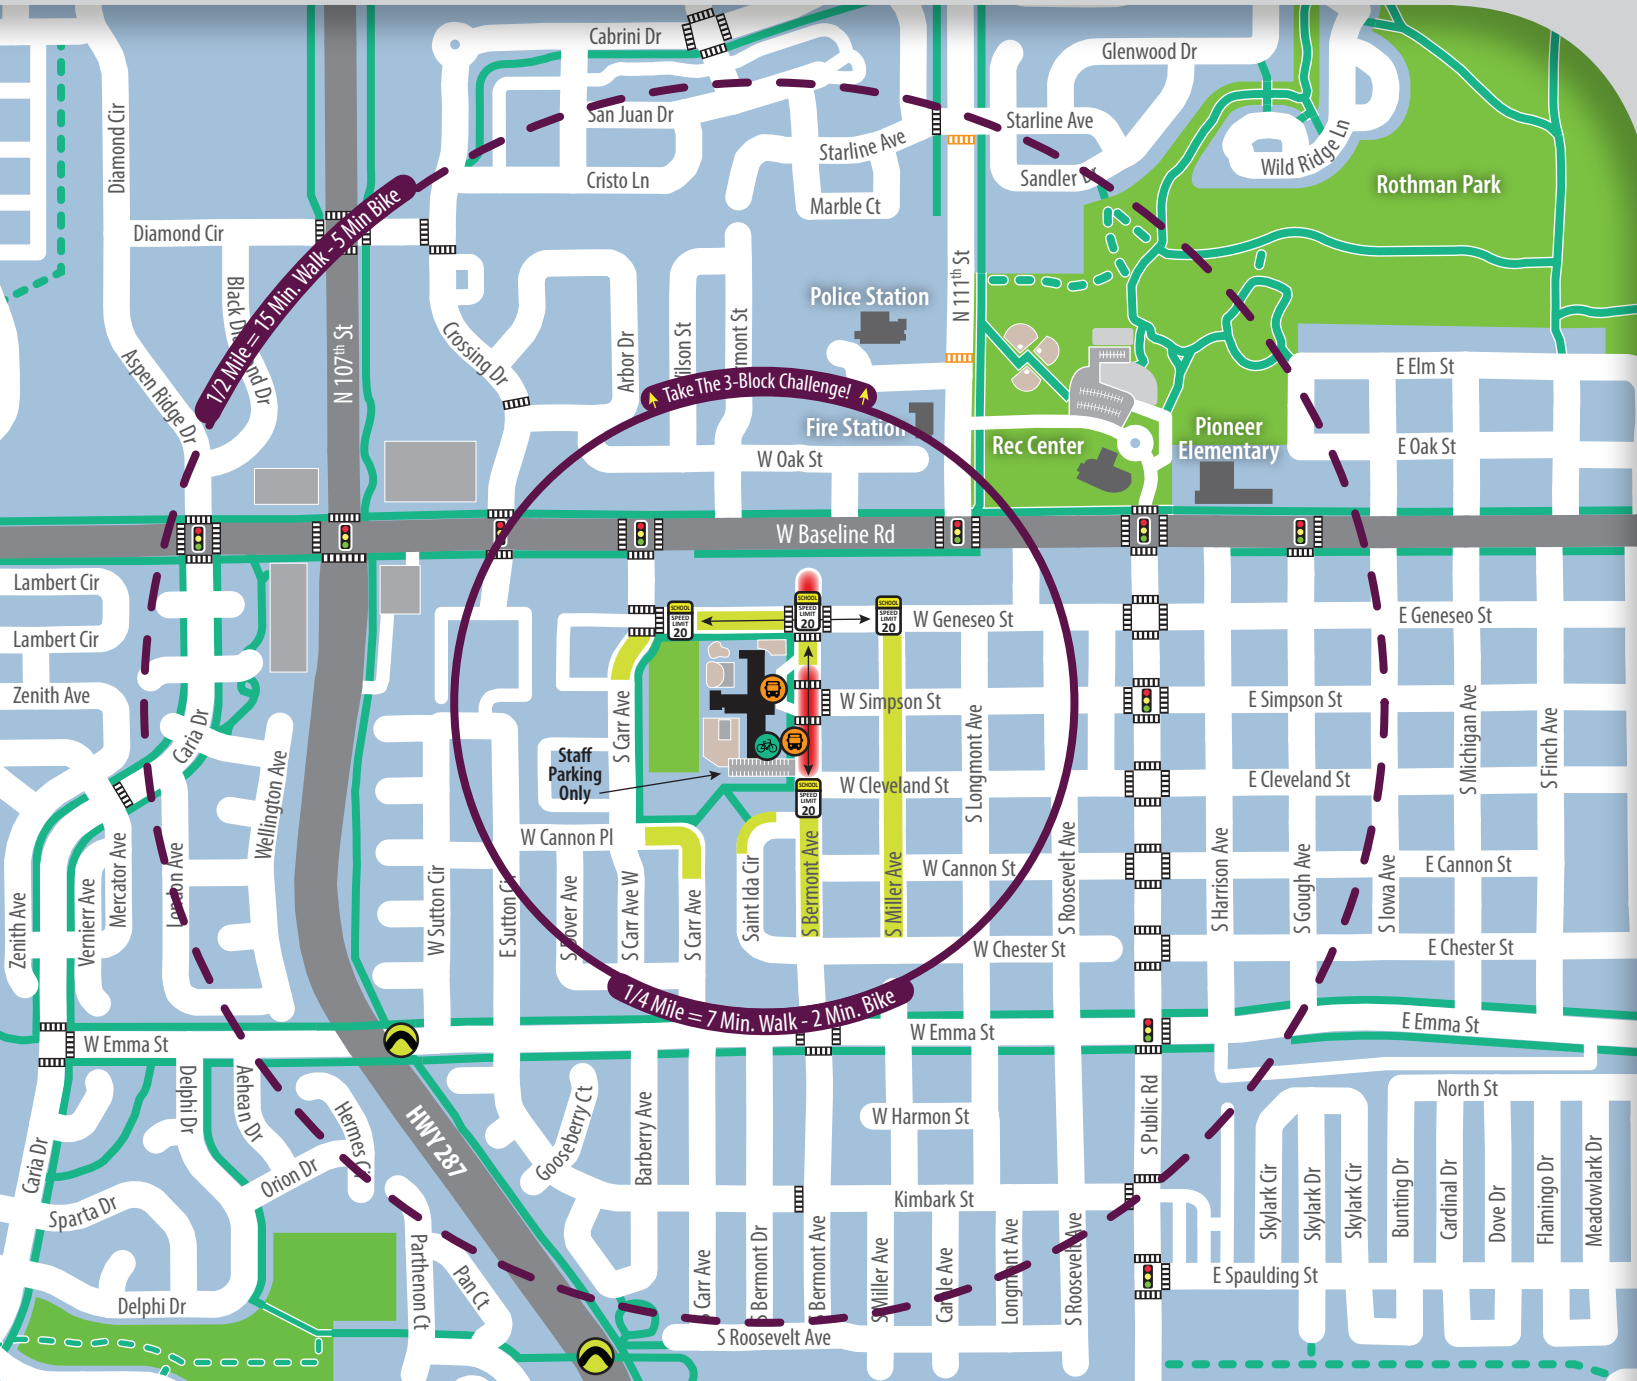

Lafayette Elementary Travel Map

Legend

- High Traffic Congestion & No U-Turns (Avoid)
- Park & Walk (Aim for)
- Walk & Bike Path (Paved)
- Walk & Bike Path (Dirt)
- Crosswalks
- Enhanced Crosswalk
- Traffic Light
- Underpass / Overpass
- Bike Parking
- School Bus Drop Off
- School Slow Zone (20mph)
- Lafayette Elementary

Questions about student transportation?

Email: saferoutes@BVSD.org | Phone: 720-561-5120

Lafayette Elementary Campus Map

No U-Turns Anywhere

20 MPH Speed Limit

Use Crosswalks