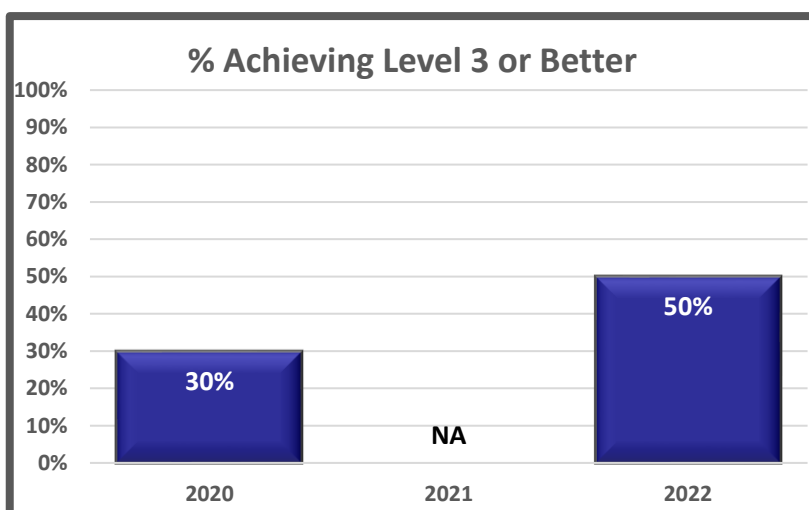

Advanced Placement Chemistry Exam Results

Year	% Achieving Level 3 or Better
2022	50%
2021	NA
2020	30%